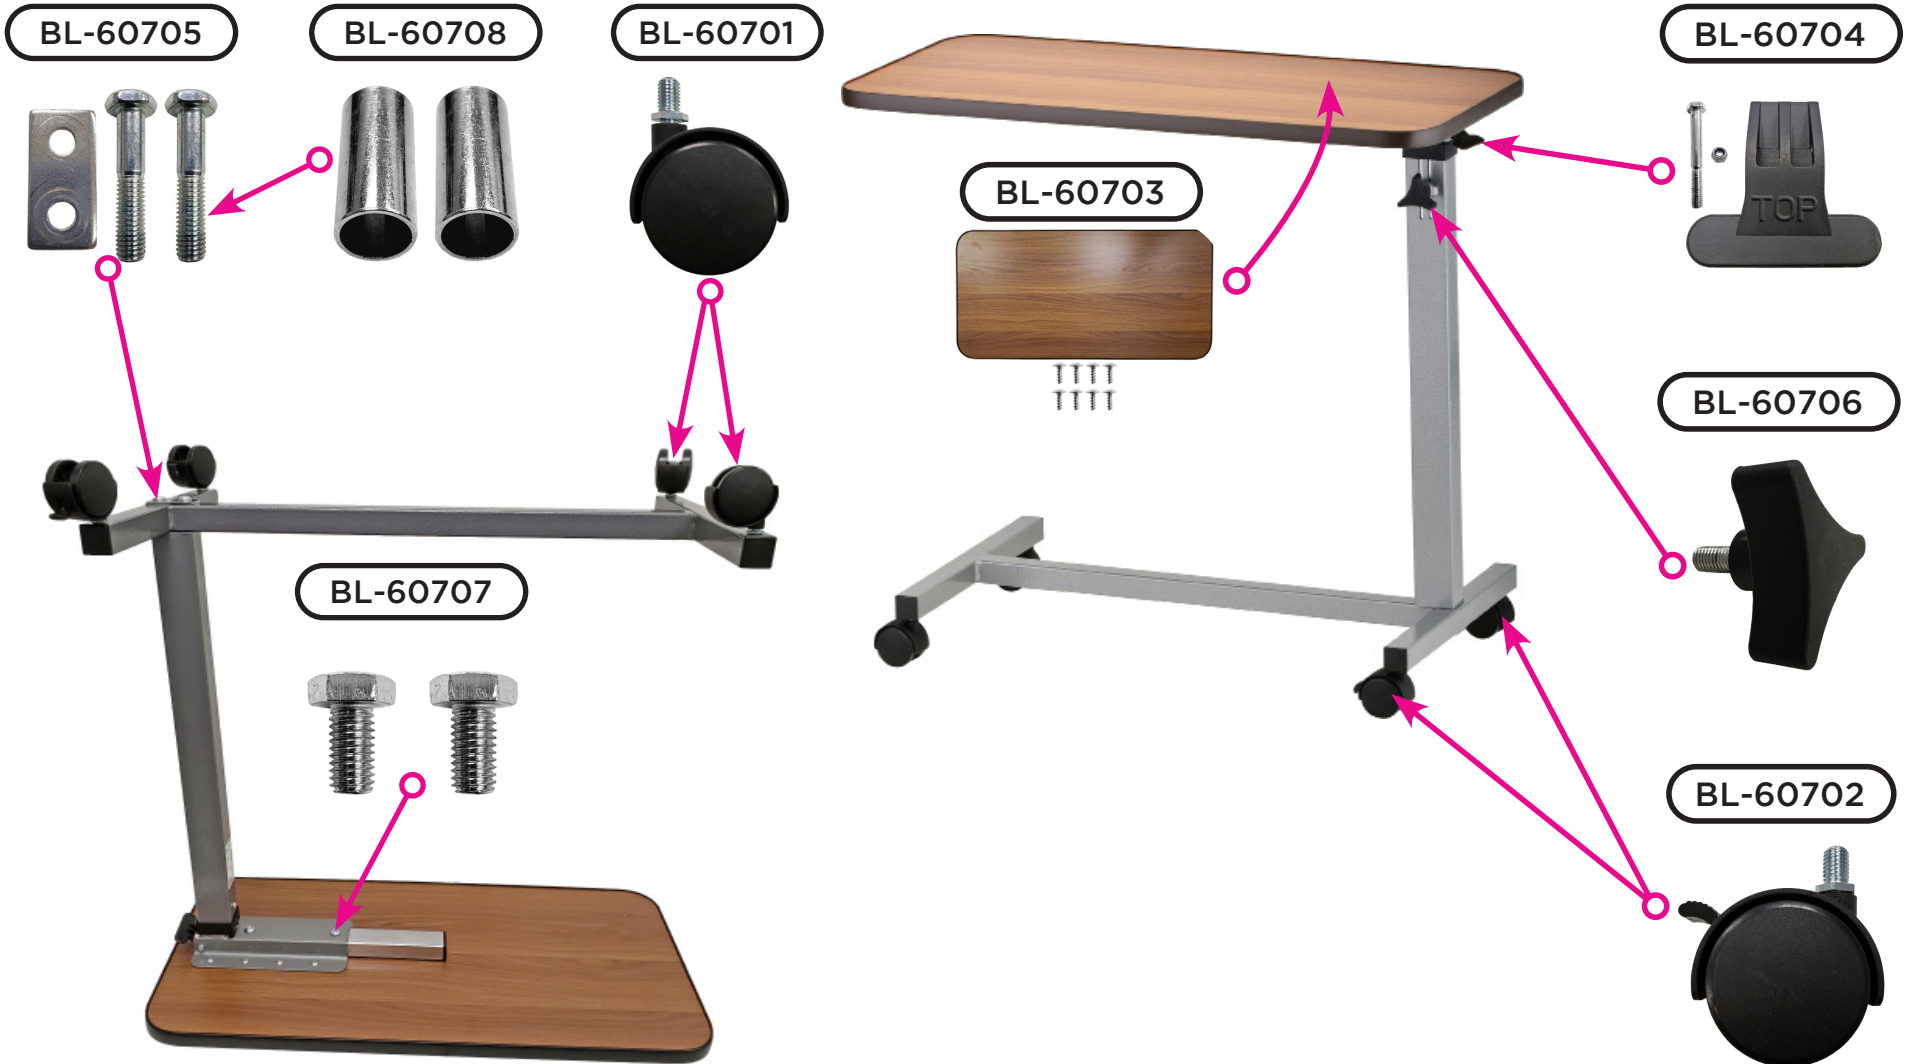

nova

6070

Parts Breakdown
For models: 6070
OVERBED TABLE NON-TILT
Serial # Starting "BL"

CARE • QUALITY • INNOVATION

THE NOVA PROMISE

Revised on April 13, 2021

CONTACT US!
We're here to help

 info@novajoy.com

 1 800 557 6682

novajoy.com

Parts Breakdown 6070 - OVERBED TABLE

	Item # 6070	
	OVERBED TABLE NON-TILT	
	SERIAL # BEGINNING WITH "BL"	
ITEM #	DESCRIPTION	UOM
BL-60708	BOLT SLEEVE FOR H BASE	PAIR
BL-60706	KNOB FOR COLUMN	EACH
BL-60704	LEVER W/SCREW & NUT	EACH
BL-60707	SCREW SET FOR MOUNTING BRACKET	SET
BL-60705	SCREW SET W/ METAL PLATE	SET
BL-60703	TABLE TOP W/ SCREWS	EACH
BL-60701	WHEEL	EACH
BL-60702	WHEEL W/LOCK	EACH