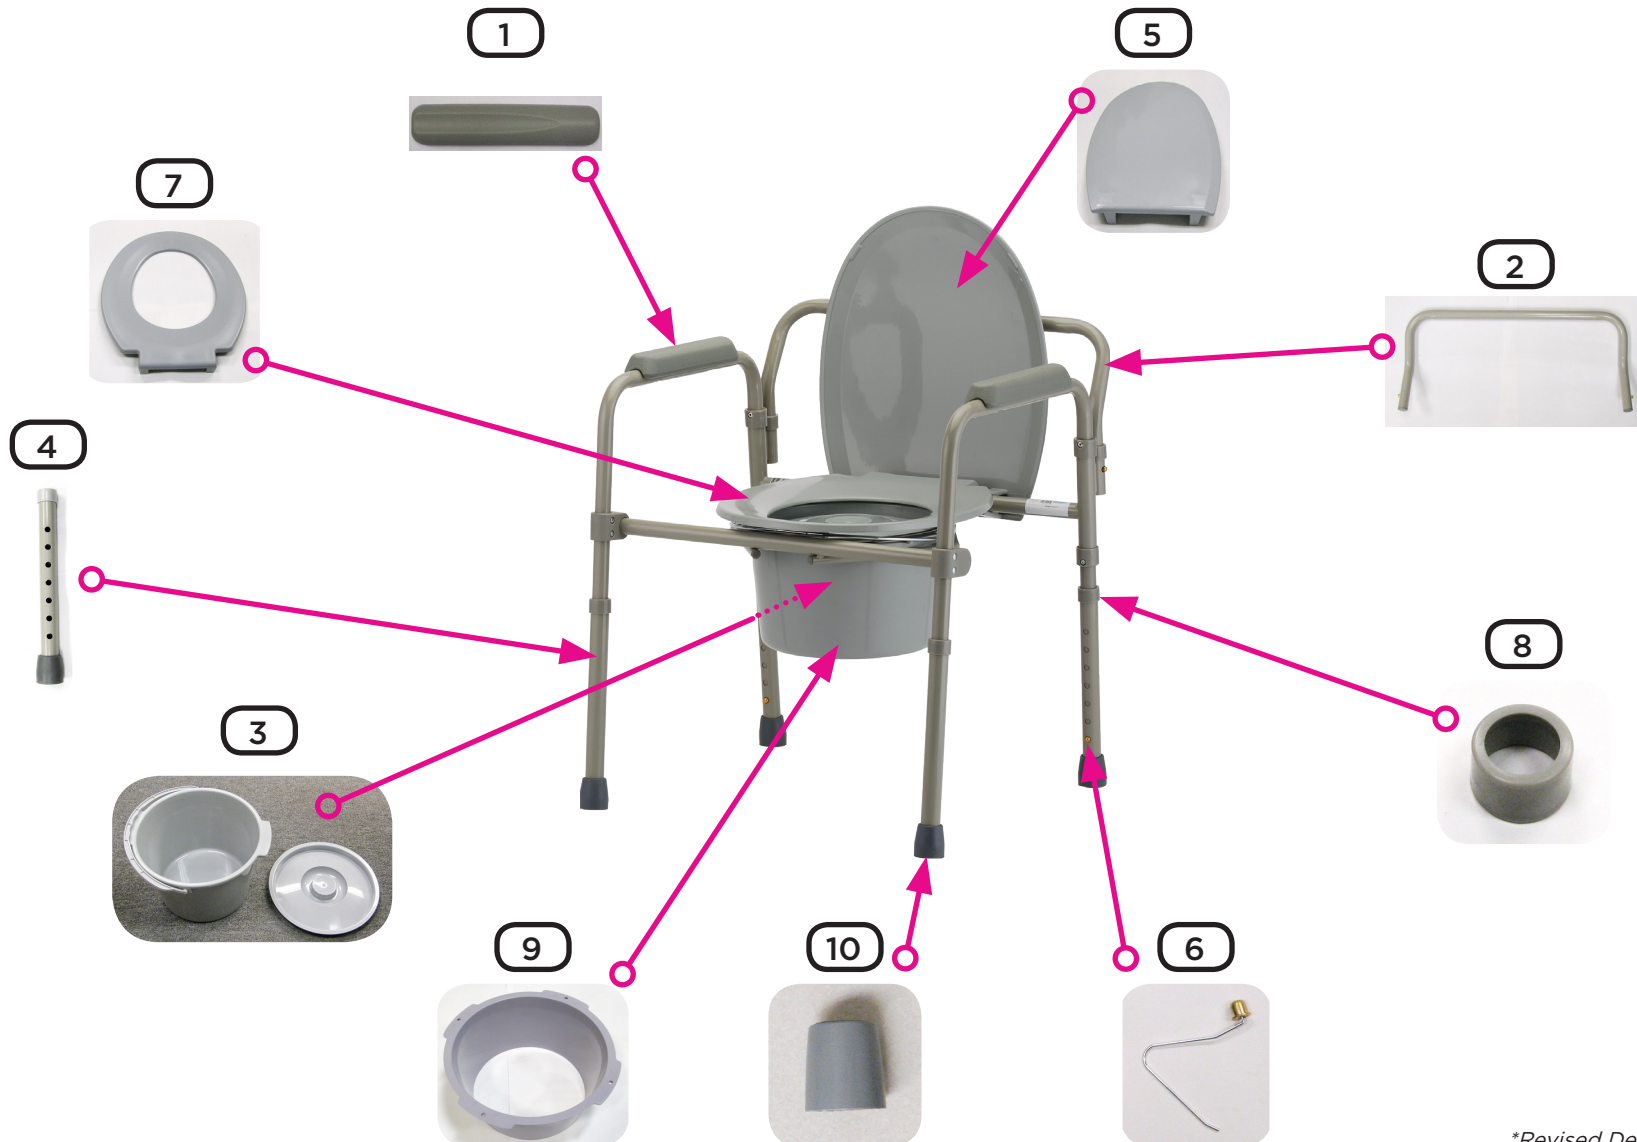

Parts Breakdown 8700 - Folding Bedside Commode

		ITEM # 8700
		FOLDING BEDSIDE COMMODE
		SERIAL # BEGINNING WITH "XI"
#	ITEM	DESCRIPTION
1	X84504	ARM PAD FOR 8450/8700
2	XI-87004	BACK FOR 8700
3	XI-87001	BUCKET & LID FOR 8700
4	X84503	LEG FOR 8450/8700
5	X8700L	LID FOR 8700 (SERIAL# START WI
6	X84501	PUSH BUTTON FOR 8450/8700 LEG
7	X8700S	SEAT FOR 8700
8	XI-87006	SILENCER FOR 8450/8700
9	8450S	SPLASH GUARD FOR 8450/8700
10	X84505	TIP FOR 8450/8700 LEG

		ITEM # 8700
		FOLDING BEDSIDE COMMODE
		SERIAL # BEGINNING WITH "HF & SC"
#	ITEM	DESCRIPTION
1	SC-87005	ARM PAD & SCREWS FOR 8450/8700
2	SC-870001	BACK REST FOR 8700
3	SC-870004	BUCKET & LID FOR 8700
4	SC-87006	LEG FOR 8450/8700
5	SC-870003	LID FOR 8700/8900W
6	SC-858207	PUSH BUTTON FOR 8450/8700/8582/8583/8900/8901
7	SC-870002	SEAT FOR 8700/8900W
8	SC-858209	SILENCER SMALL
9	8450S	SPLASH GUARD FOR 8450/8700
10	X84505	TIP FOR 8450/8700 LEG

		ITEM # 8700
		FOLDING BEDSIDE COMMODE
		SERIAL # BEGINNING WITH "BL"
#	ITEM	DESCRIPTION
1	SC-87005	ARM PAD & SCREWS FOR 8450/8700
2	BL-870001	BACK REST FOR 8700
3	8450B	BUCKET & LID FOR 8700
4	BL-845001	LEG FOR 8450/8700
5	X8700L	LID FOR 8700/8900W
6	SC-858207	PUSH BUTTON FOR 8450/8700/8582/8583/8900/8901
7	X8700S	SEAT FOR 8700/8900W
8	SC-858209	SILENCER SMALL
9	8450S	SPLASH GUARD FOR 8450/8700
10	X84505	TIP FOR 8450/8700 LEG