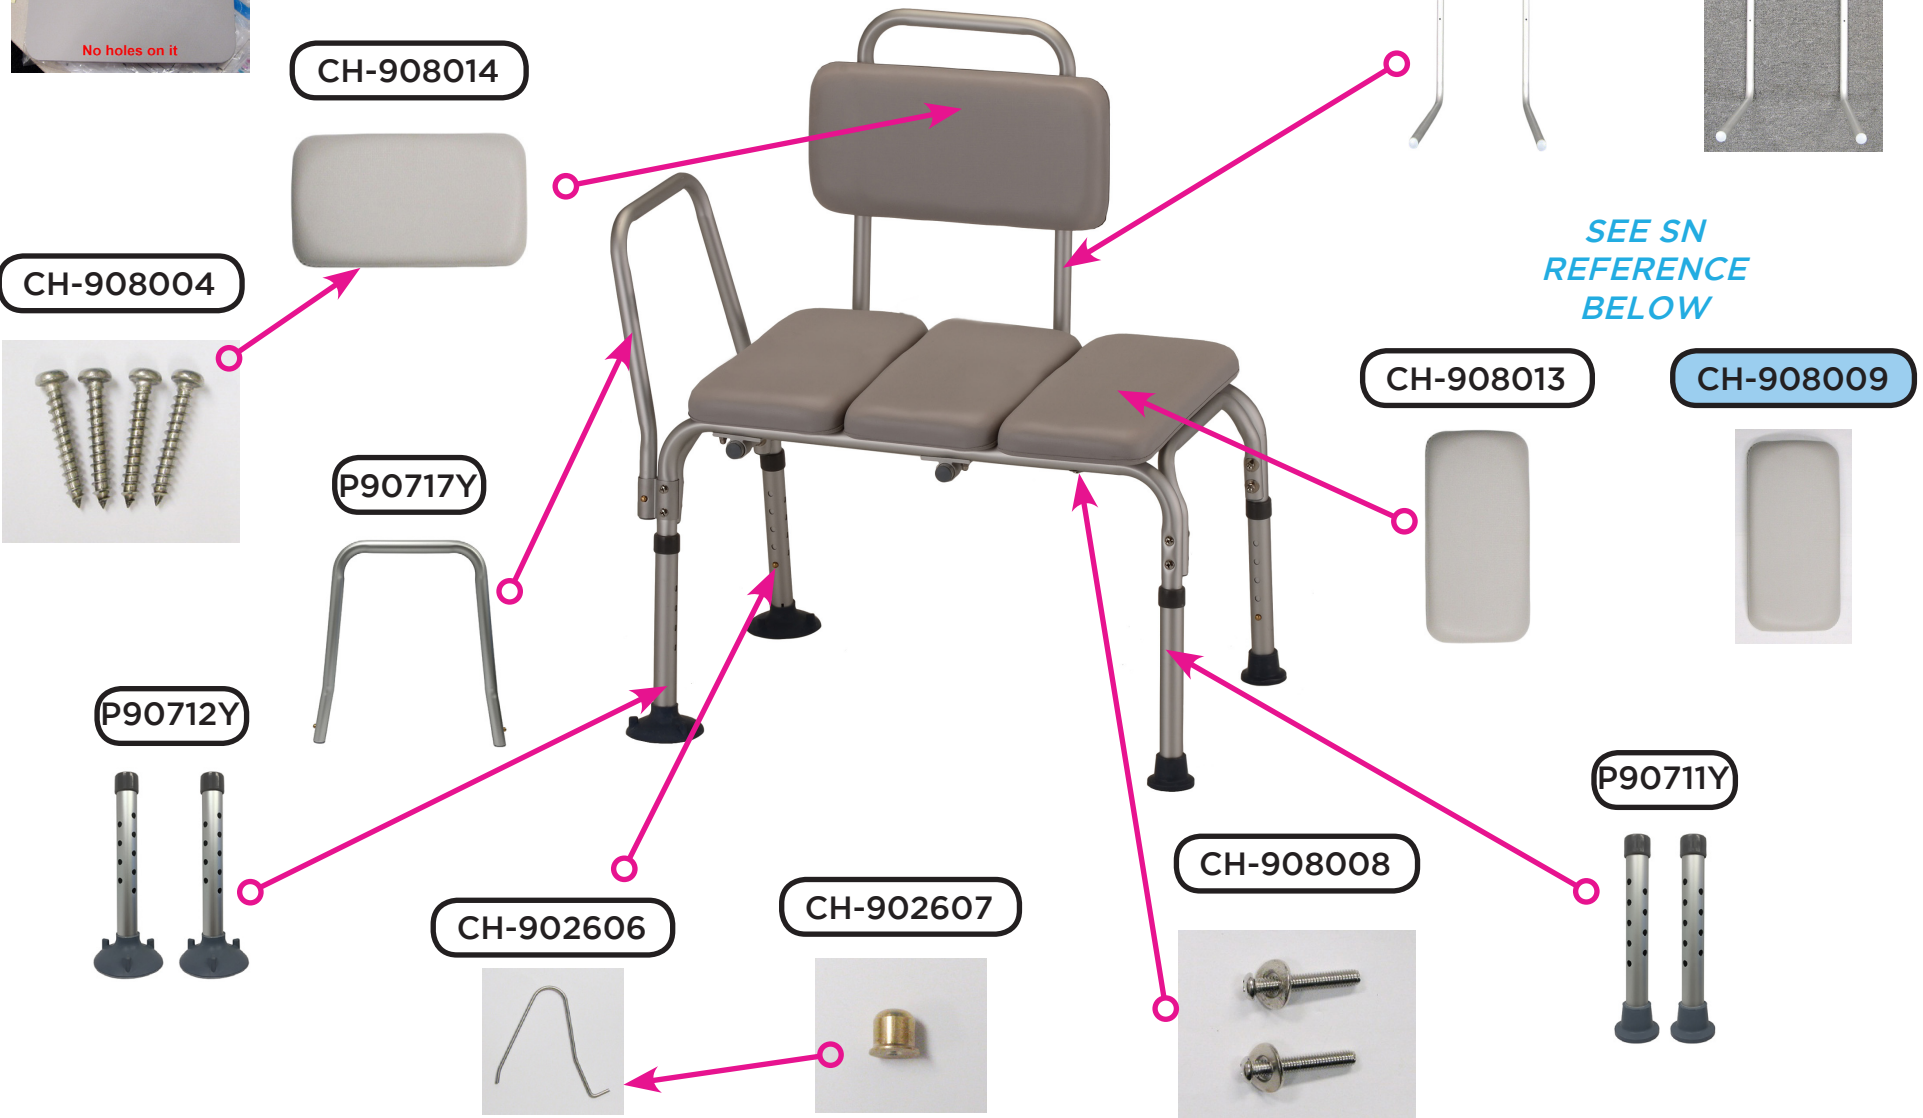

# Item # 9080 Padded Transfer Bench

CH-908005

SEE SN  
REFERENCE  
BELOW

CH-908014

CH-908004

P90717Y

P90712Y

CH-902606

	Item Number 9080	
	<b>Padded Transfer Bench</b>	
	SERIAL # BEGINNING WITH "CH"	
ITEM NUMBER	DESCRIPTION	UOM
CH-908005	BACK PADDED <i>SEE SN REFERENCE BELOW</i>	EACH
CH-908014	BACK PADDED	EACH
P90711Y	LEGS W/ SMALL SUCTION TIP	PAIR
P90712Y	LEGS W/ LARGE SUCTION TIP	PAIR
CH-902607	PUSH PIN	EACH
CH-908004	SCREW FOR BACK (4 PCS)	SET
CH-908008	SCREW & WASHER FOR SEAT	PAIR
P90717Y	SEAT HANDLE	EACH
CH-908009	SEAT PADDED <i>SEE SN REFERENCE BELOW</i>	EACH
CH-908013	SEAT PADDED	EACH
CH-902606	SPRING FOR PUSH PIN	EACH
CH-908003	TUBE FOR BACK <i>SEE SN REFERENCE BELOW</i>	EACH
CH-908012	TUBE FOR BACK	EACH