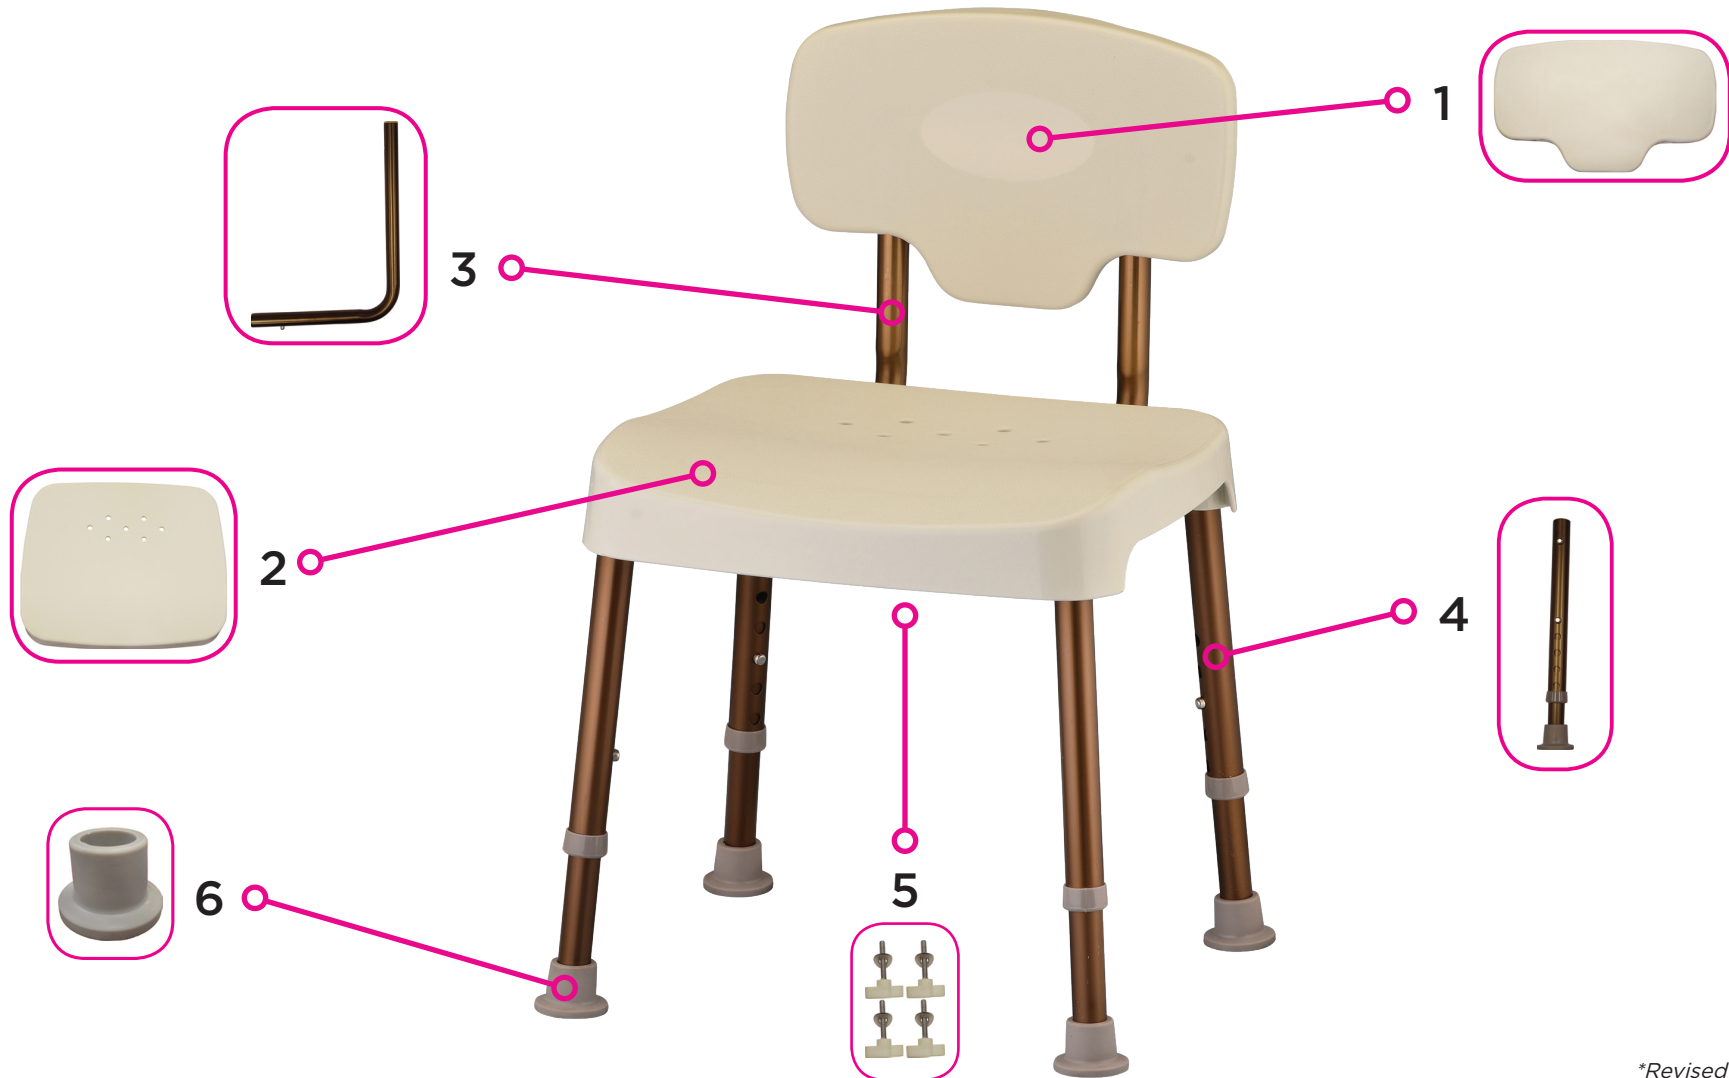

Parts Breakdown 9131 & 9131-R - Bath Seat with Back

		Item # 9131 & 9131-R
		Bath Seat with Back
		SERIAL # BEGINNING WITH "SH"
#	ITEM #	DESCRIPTION
1	SH-913101	BACKREST FOR 9131/9131-R
2	SH-913102	SEAT FOR 9131/9131-R
3	SH-913103	TUBE (L-SHAPED) FOR 9131/9131-R
4	SH-913104	LEG FOR 9131/9131-R
5	SH-913105	KNOB (SET) WITH WASHERS FOR 9131/9131-R
6	SH-913106	TIP FOR LEG FOR 9131/9131-R