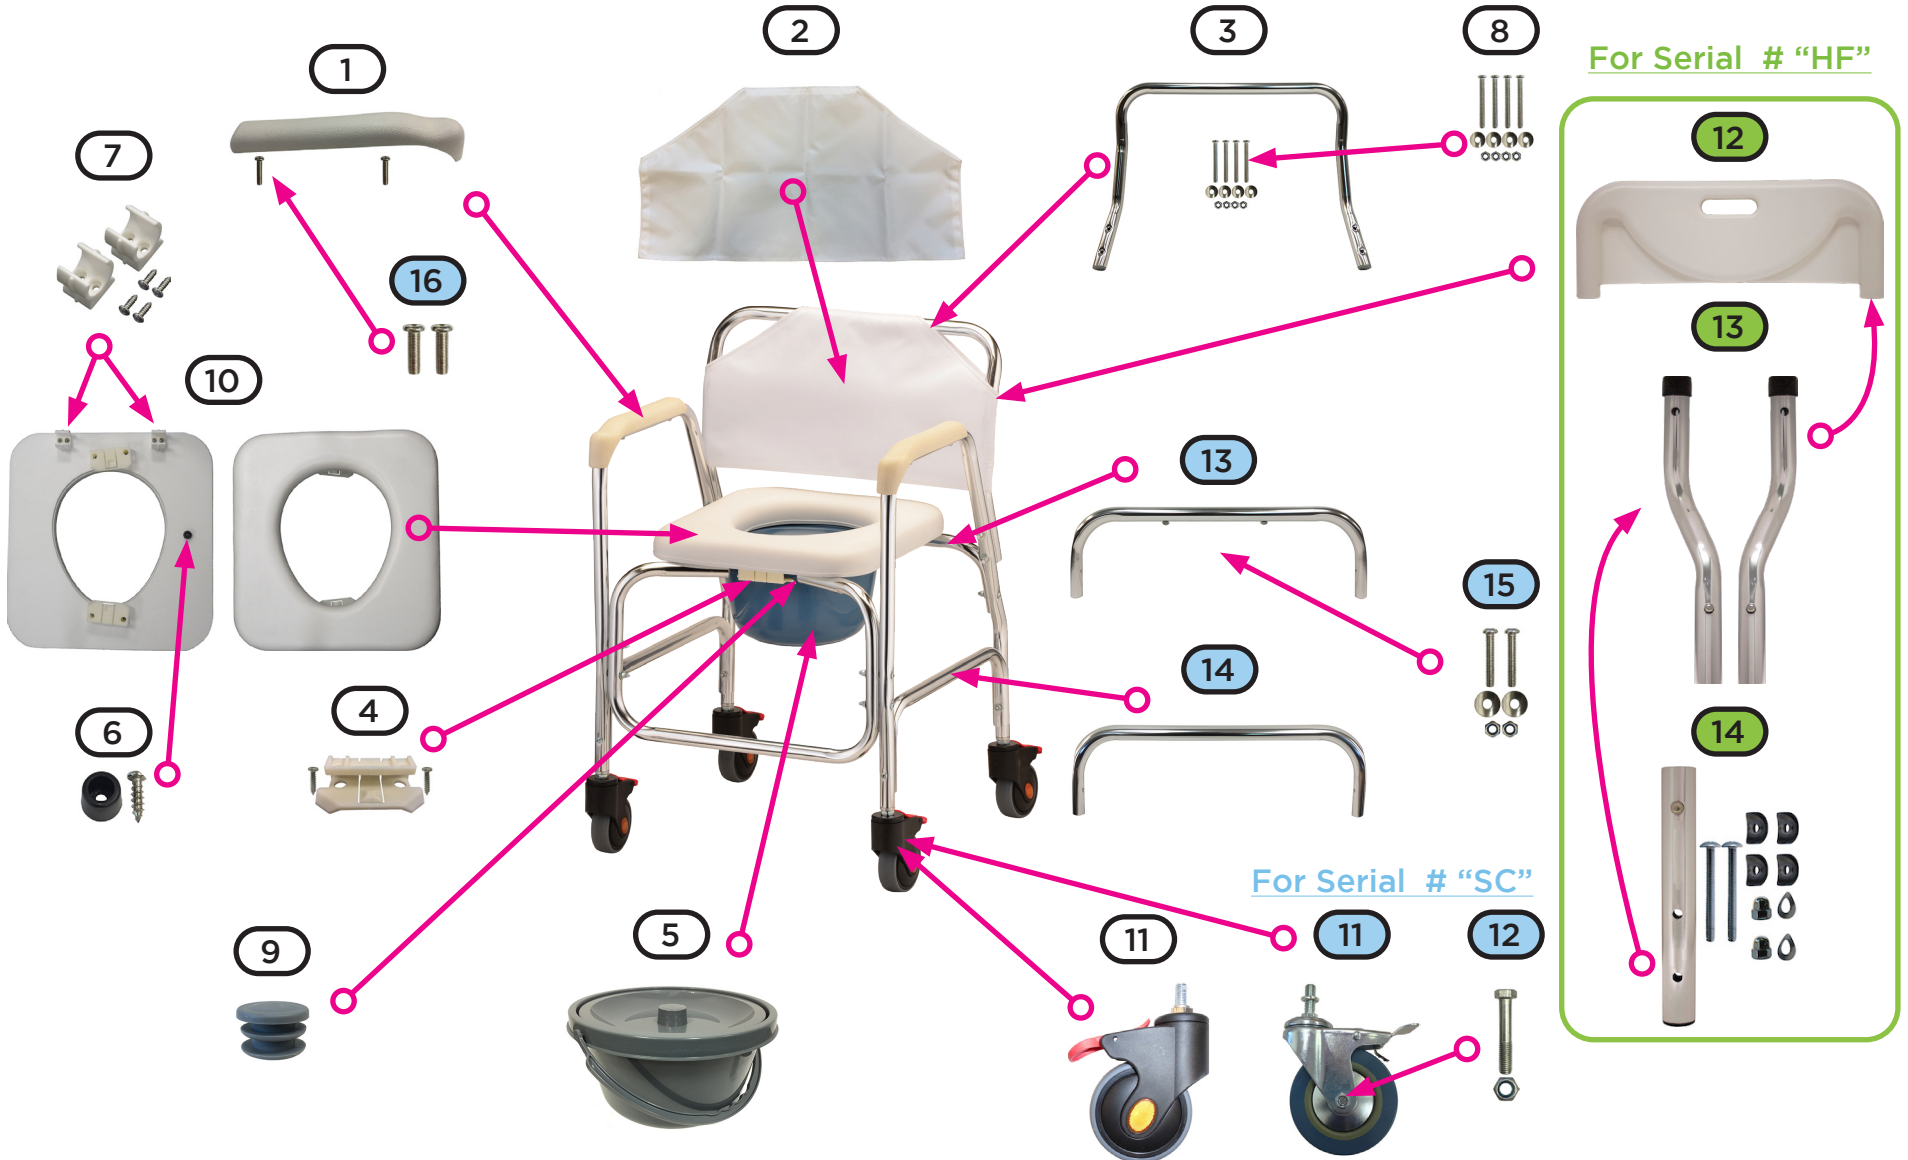

Parts Breakdown 8800 - Shower Chair/Commode

		ITEM # 8800
		COMMODE/ SHOWER CHAIR W/ WHEELS
		SERIAL # BEGINNING WITH "HF"
#	ITEM	DESCRIPTION
1	HF-88004	ARM PAD AND SCREWS
2	P88001	BACK UPHOLSTERY
3	HF-88005	BACKREST AND SCREWS
4	HF-88006	BRACKET
5	SC-88001	BUCKET & LID
6	SC-88005	BUMPER & SCREW FOR SEAT
7	HF-88003	CLAMP SET FOR SEAT
8	SC-88010	HARDWARE LONG SCREW
9	SC-88011	PLUG FOR FRAME
10	HF-88002	SEAT PADDED
11	HF-88001	WHEEL WITH FORK
12	HF-880107	BACK LOWER TUBING
13	HF-88007	TUBING (PAIR) FOR BACK
14	HF-88008	BACK LOWER TUBING

		ITEM # 8800
		COMMODE/ SHOWER CHAIR W/ WHEELS
		SERIAL # BEGINNING WITH "SC"
#	ITEM	DESCRIPTION
1	SC-88012	ARM PAD & SCREWS
2	P88001	BACK UPHOLSTERY
3	SC-88009	BACKREST & HARDWARE
4	SC-88002	BRACKET FOR BUCKET
5	SC-88001	BUCKET & LID
6	SC-88005	BUMPER & SCREW FOR SEAT
7	SC-88004	CLAMP & SCREW FOR SEAT
8	SC-88010	HARDWARE LONG SCREW
9	SC-88011	PLUG FOR FRAME
10	SC-88003	SEAT COMPLETE
11	SC-88006	WHEEL ASSEMBLY
12	SC-88008	AXLE & NUT FOR WHEEL
13	SC-88014	FRAME REAR FOR SEAT
14	SC-88015	FRAME SIDE
15	SC-88016	HARDWARE SHORT SCREW
16	SC-88013	SCREW (PAIR) FOR ARM

		ITEM # 8800
		COMMODE/ SHOWER CHAIR W/ WHEELS
		SERIAL # BEGINNING WITH "NT"
#	ITEM	DESCRIPTION
1	P88004	ARM REST
2	P88001	BACK UPHOLSTERY
3	P88003	BACK AND HARDWARE
4	P8809	PAIL HOLDER
5	P89001	BUCKET WITH LID
7	P88002	SEAT CLAMP
8	P8800BH	HARDWARE FOR BACK
10	P88011	PADDED SEAT
11	P8800WR	WHEEL SWIVEL