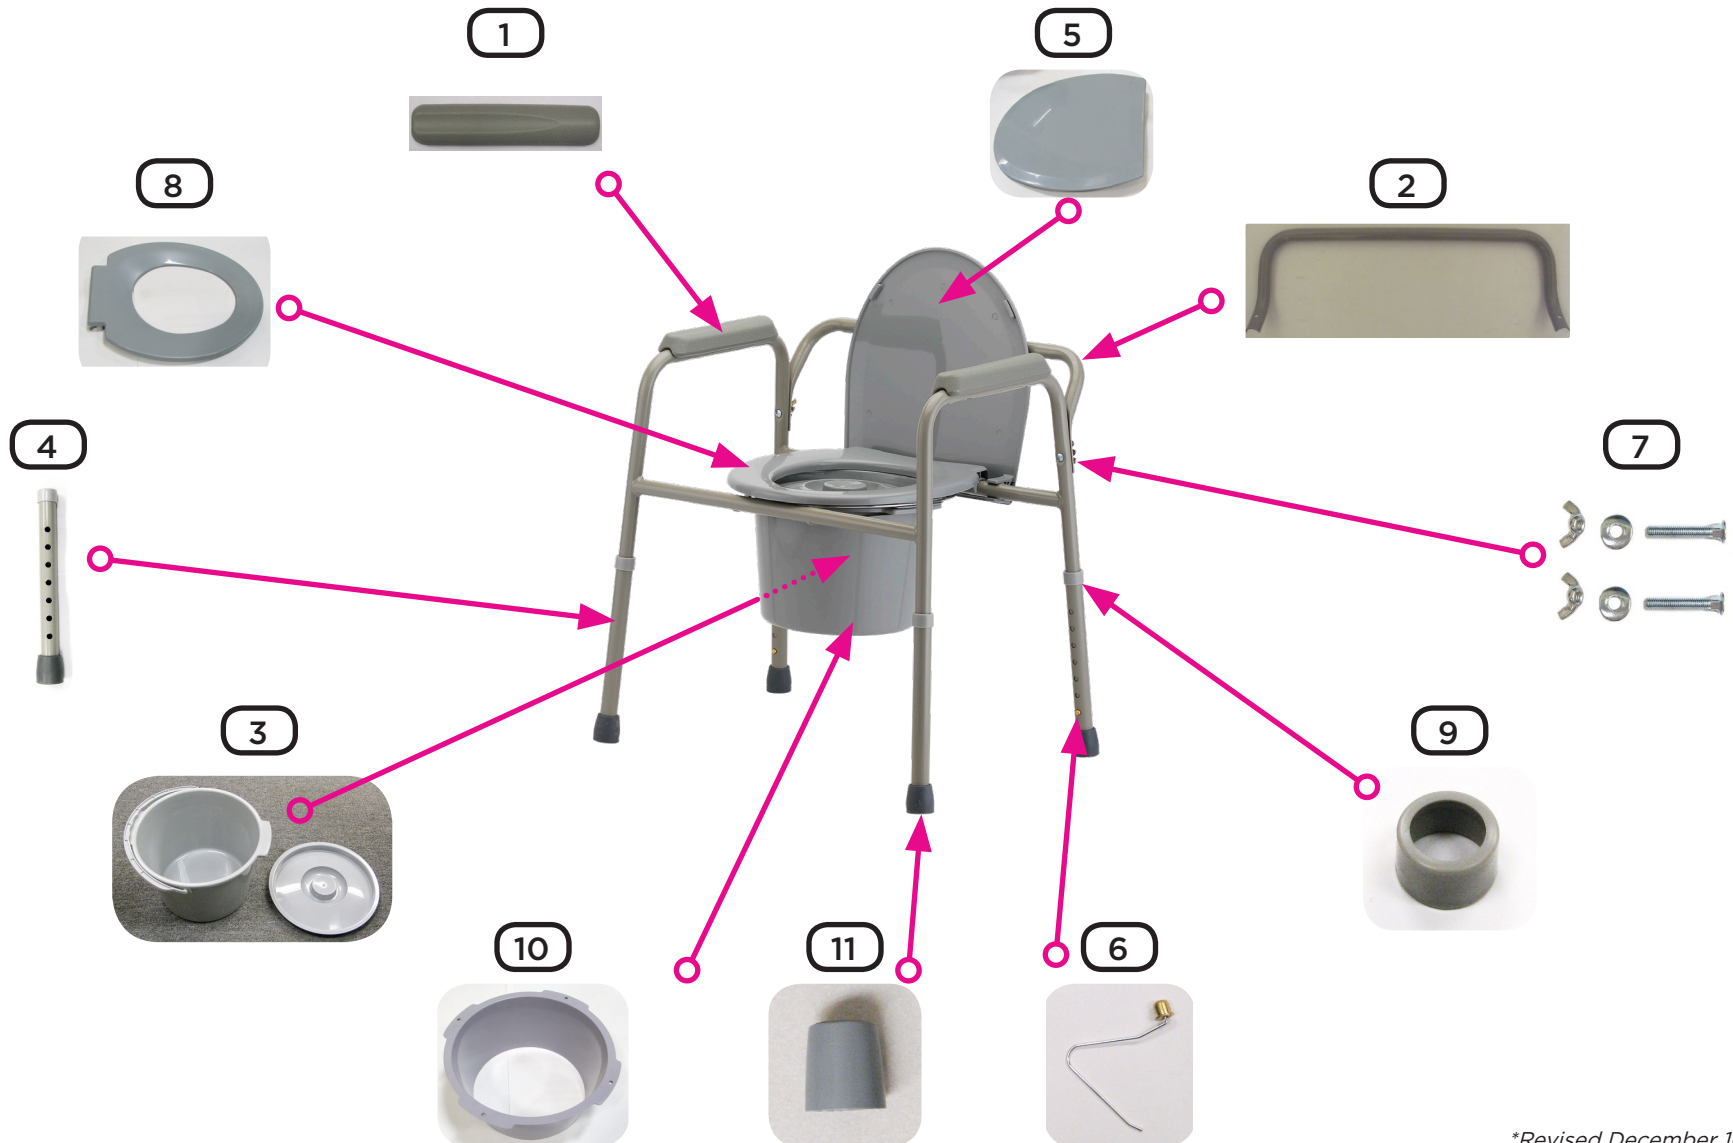

Parts Breakdown 8450 - Bedside Commode

		ITEM # 8450
		BEDSIDE COMMUNE
		SERIAL # BEGINNING WITH "XI"
#	ITEM	DESCRIPTION
1	X84504	ARM PAD FOR 8450/8700
2	X84502	BACK FOR 8450
3	8450B	BUCKET W/LID: 8450/8700
4	X84503	LEG FOR 8450/8700
5	X8450L	LID FOR 8450
6	X84501	PUSH BUTTON FOR 8450/8700 LEG
7	X-84505	SCREW & WING NUT W/WASHER
8	X8450A	SEAT FOR 8450
9	XI-87006	SILENCER FOR 8450/8700
10	8450S	SPLASH GUARD FOR 8450/8700
11	X84505	TIP FOR 8450/8700 LEG

		ITEM # 8450
		BEDSIDE COMMUNE
		SERIAL # BEGINNING WITH "HF & SC"
#	ITEM	DESCRIPTION
1	SC-87005	ARM PAD & SCREWS FOR 8450/8700
2	SC-845001	BACK REST FOR 8450
3	8450B	BUCKET WITH LID
4	SC-87006	LEG FOR 8450/8700
5	SC-845003	LID FOR 8450
6	SC-858207	PUSH BUTTON FOR 8450/8700/8582/8583/8900/8901
7	X-84505 (PAIR)	SCREW & WING NUT W/WASHER
8	SC-845002	SEAT FOR 8450
9	SC-858209	SILENCER SMALL (SEE NOTES)
10	8450S	SPLASH GUARD FOR 8450/8700
11	X84505	TIP FOR 8450/8700 LEG

ITEM # 8450

BEDSIDE COMMODE

SERIAL # BEGINNING WITH "BL"

#	ITEM	DESCRIPTION
1	SC-87005	ARM PAD & SCREWS FOR 8450/8700
2	X84502	BACK REST FOR 8450
3	8450B	BUCKET WITH LID
4	BL-845001	LEG FOR 8450/8700
5	X8450L	LID FOR 8450
6	X84501	PUSH BUTTON FOR 8450/8700/8582/8583/8900/8901
7	X-84505 (PAIR)	SCREW & WING NUT W/WASHER
8	X8450A	SEAT FOR 8450
9	XI-87006	SILENCER SMALL (SEE NOTES)
10	8450S	SPLASH GUARD FOR 8450/8700
11	X84505	TIP FOR 8450/8700 LEG