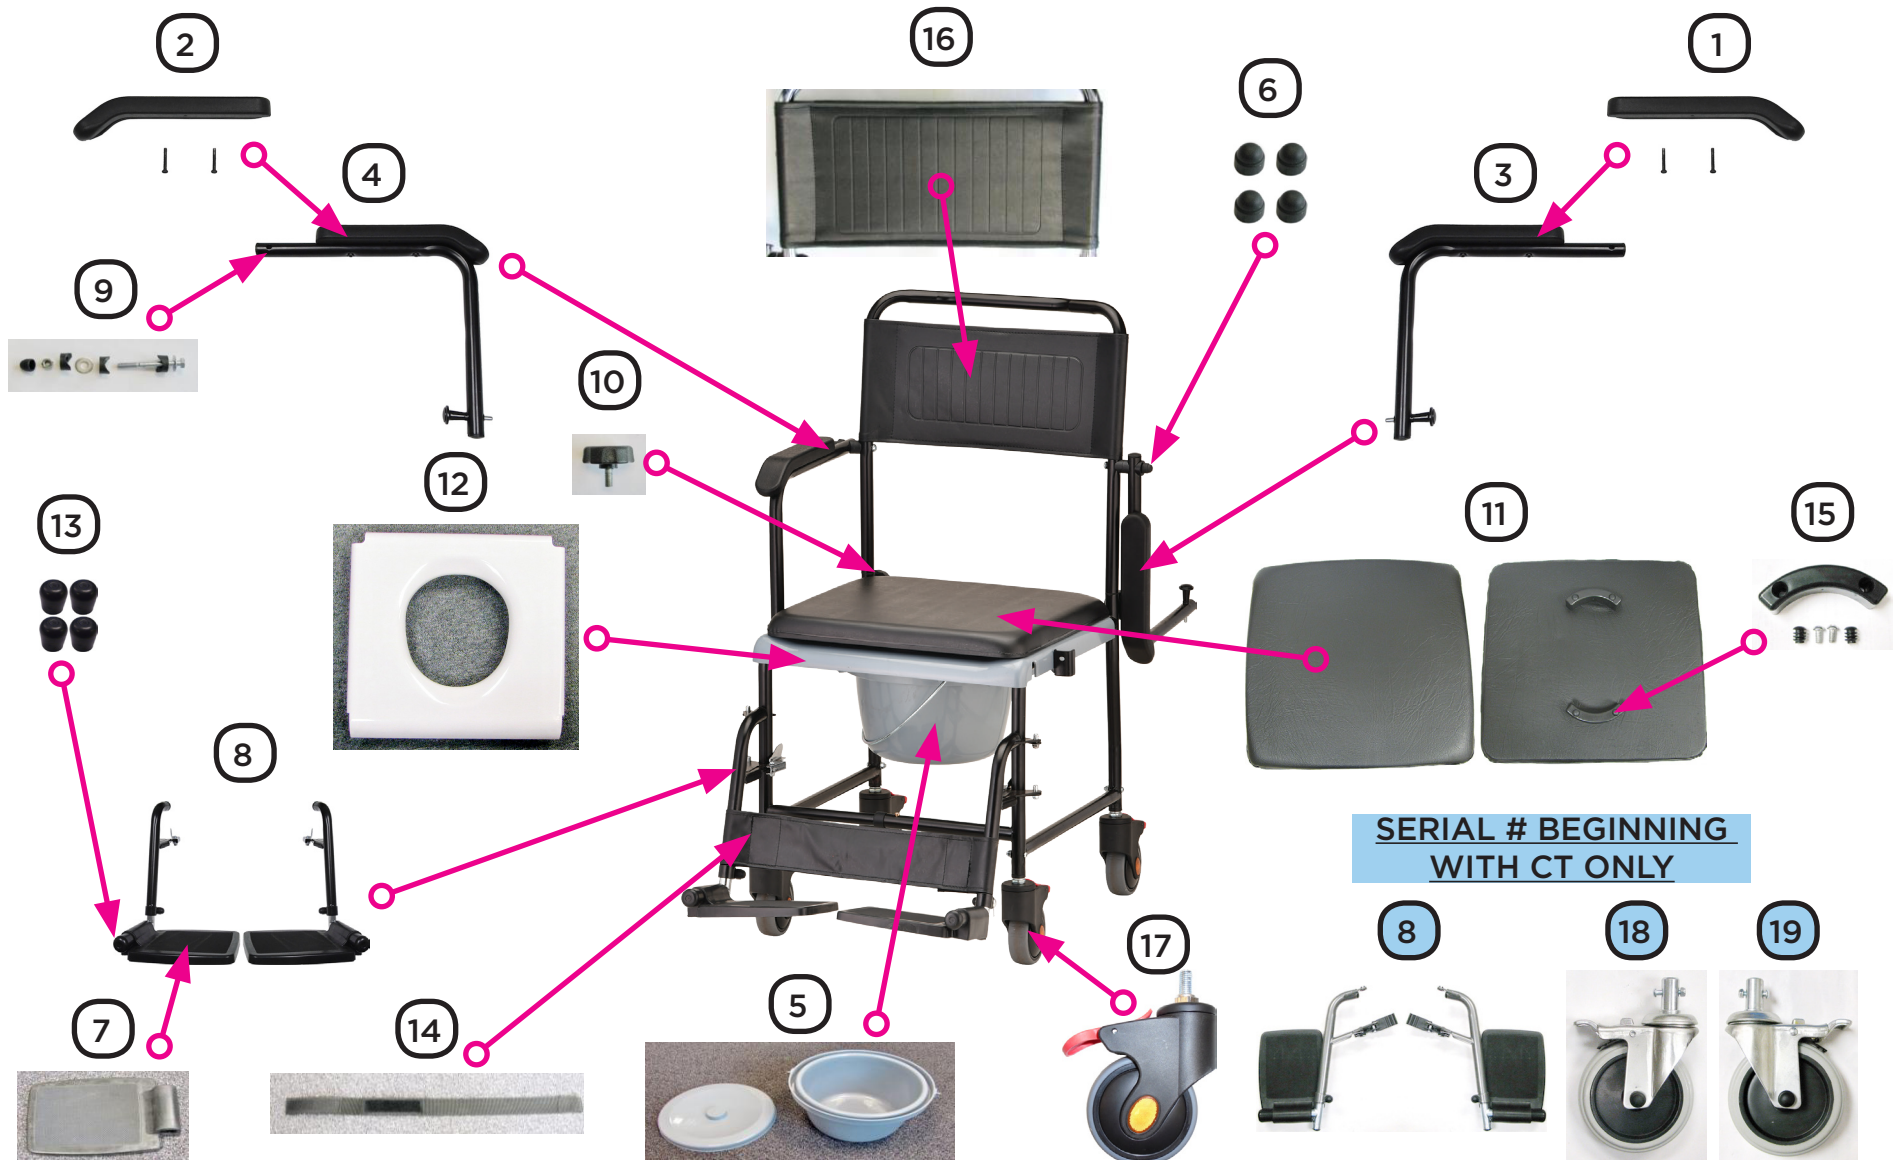

Parts Breakdown

8805 - Drop Arm Commode Transport Chair w/ Wheels

**ITEM # 8805****DROP ARM COMMUNE TRANSPORT CHAIR W/ WHEELS****SERIAL # BEGINNING WITH "HF"**

#	ITEM	DESCRIPTION
1	HF-880503	ARM PAD LEFT FOR 8805
2	HF-880504	ARM PAD RIGHT FOR 8805
3	HF-880501	ARM REST LEFT FOR 8805
4	HF-880502	ARM REST RIGHT FOR 8805
5	CT-880509	BUCKET WITH LID FOR 8805
6	CT-880511	COVER FOR AXLE, FOOT REST AND ARM REST SCREW (4PCS)
7	CT-880513	FOOT PLATE FOR 8805 (PAIR)
8	HF-880506	FOOT REST FOR 8805 (PAIR)
9	CT-880503	SCREW SET FOR ARM ASSEMBLY 8805
10	CT-880510	SCREW WITH KNOB FOR BACK 8805
11	CT-880507	SEAT PAD FOR 8805
12	CT-880508	SEAT PLASTIC FOR 8805
13	CT-880519	SILENCER FOR FOOT REST (4PCS)
14	CT-880518	STRAP FOR FOOT REST 8805
15	CT-880520	SUPPORT FOR SEAT PAD 8805
16	CT-880506	UPHOLSTERY BACKREST FOR 8805
17	HF-88001	WHEEL W/ FORK FOR 8800

		ITEM # 8805
		DROP ARM COMMODE TRANSPORT CHAIR W/ WHEELS
		SERIAL # BEGINNING WITH "CT"
#	ITEM	DESCRIPTION
1	CT-880501	ARM ASSEMBLY LEFT FOR 8805
2	CT-880502	ARM ASSEMBLY RIGHT FOR 8805
3	CT-880504	ARM PAD LEFT FOR 8805
4	CT-880505	ARM PAD RIGHT FOR 8805
5	CT-880509	BUCKET WITH LID FOR 8805
6	CT-880511	COVER FOR AXLE, FOOT REST AND ARM REST SCREW (4PCS)
7	CT-880513	FOOT PLATE FOR 8805 (PAIR)
8	CT-880512	FOOT REST FOR 8805 (PAIR)
10	CT-880503	SCREW SET FOR ARM ASSEMBLY 8805
11	CT-880510	SCREW WITH KNOB FOR BACK 8805
12	CT-880507	SEAT PAD FOR 8805
13	CT-880508	SEAT PLASTIC FOR 8805
14	CT-880519	SILENCER FOR FOOT REST (4PCS)
15	CT-880518	STRAP FOR FOOT REST 8805
16	CT-880520	SUPPORT FOR SEAT PAD 8805
17	CT-880506	UPHOLSTERY BACKREST FOR 8805
18	CT-880514	WHEEL W/ BRAKE FRONT & REAR LEFT
19	CT-880515	WHEEL W/ BRAKE FRONT & REAR RIGHT