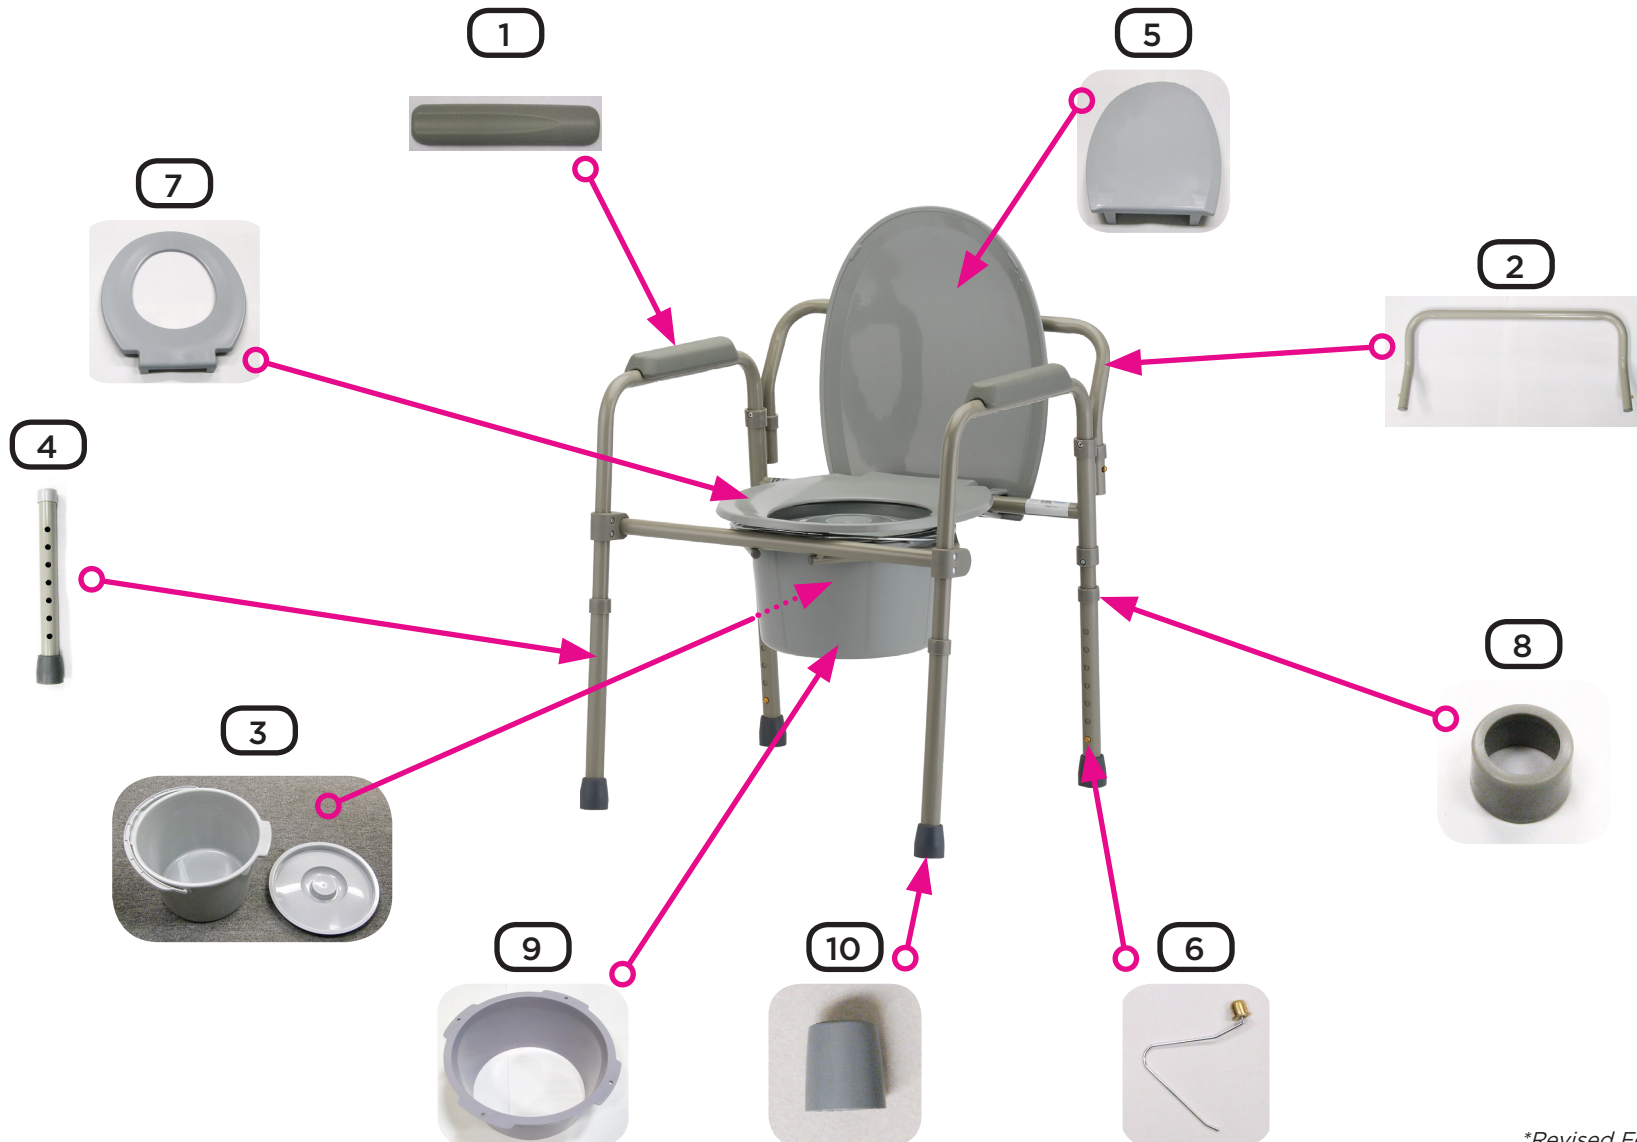

Parts Breakdown 8700 - Folding Bedside Commode

		ITEM # 8700
		FOLDING BEDSIDE COMMODE
		SERIAL # BEGINNING WITH "XI"
#	ITEM	DESCRIPTION
1	X84504	ARM PAD FOR 8450/8700
2	XI-87004	BACK FOR 8700
3	XI-87001	BUCKET & LID FOR 8700
4	X84503	LEG FOR 8450/8700
5	X8700L	LID FOR 8700 (SERIAL# START WI
6	X84501	PUSH BUTTON FOR 8450/8700 LEG
7	X8700S	SEAT FOR 8700
8	XI-87006	SILENCER FOR 8450/8700
9	8450S	SPLASH GUARD FOR 8450/8700
10	X84505	TIP FOR 8450/8700 LEG

		ITEM # 8700
		FOLDING BEDSIDE COMMODE
		SERIAL # BEGINNING WITH "HF & SC"
#	ITEM	DESCRIPTION
1	SC-87005	ARM PAD & SCREWS FOR 8450/8700
2	SC-870001	BACK REST FOR 8700
3	SC-870004	BUCKET & LID FOR 8700
4	SC-87006	LEG FOR 8450/8700
5	SC-870003	LID FOR 8700/8900W
6	SC-858207	PUSH BUTTON FOR 8450/8700/8582/8583/8900/8901
7	SC-870002	SEAT FOR 8700/8900W
8	SC-858209	SILENCER SMALL
9	8450S	SPLASH GUARD FOR 8450/8700
10	X84505	TIP FOR 8450/8700 LEG