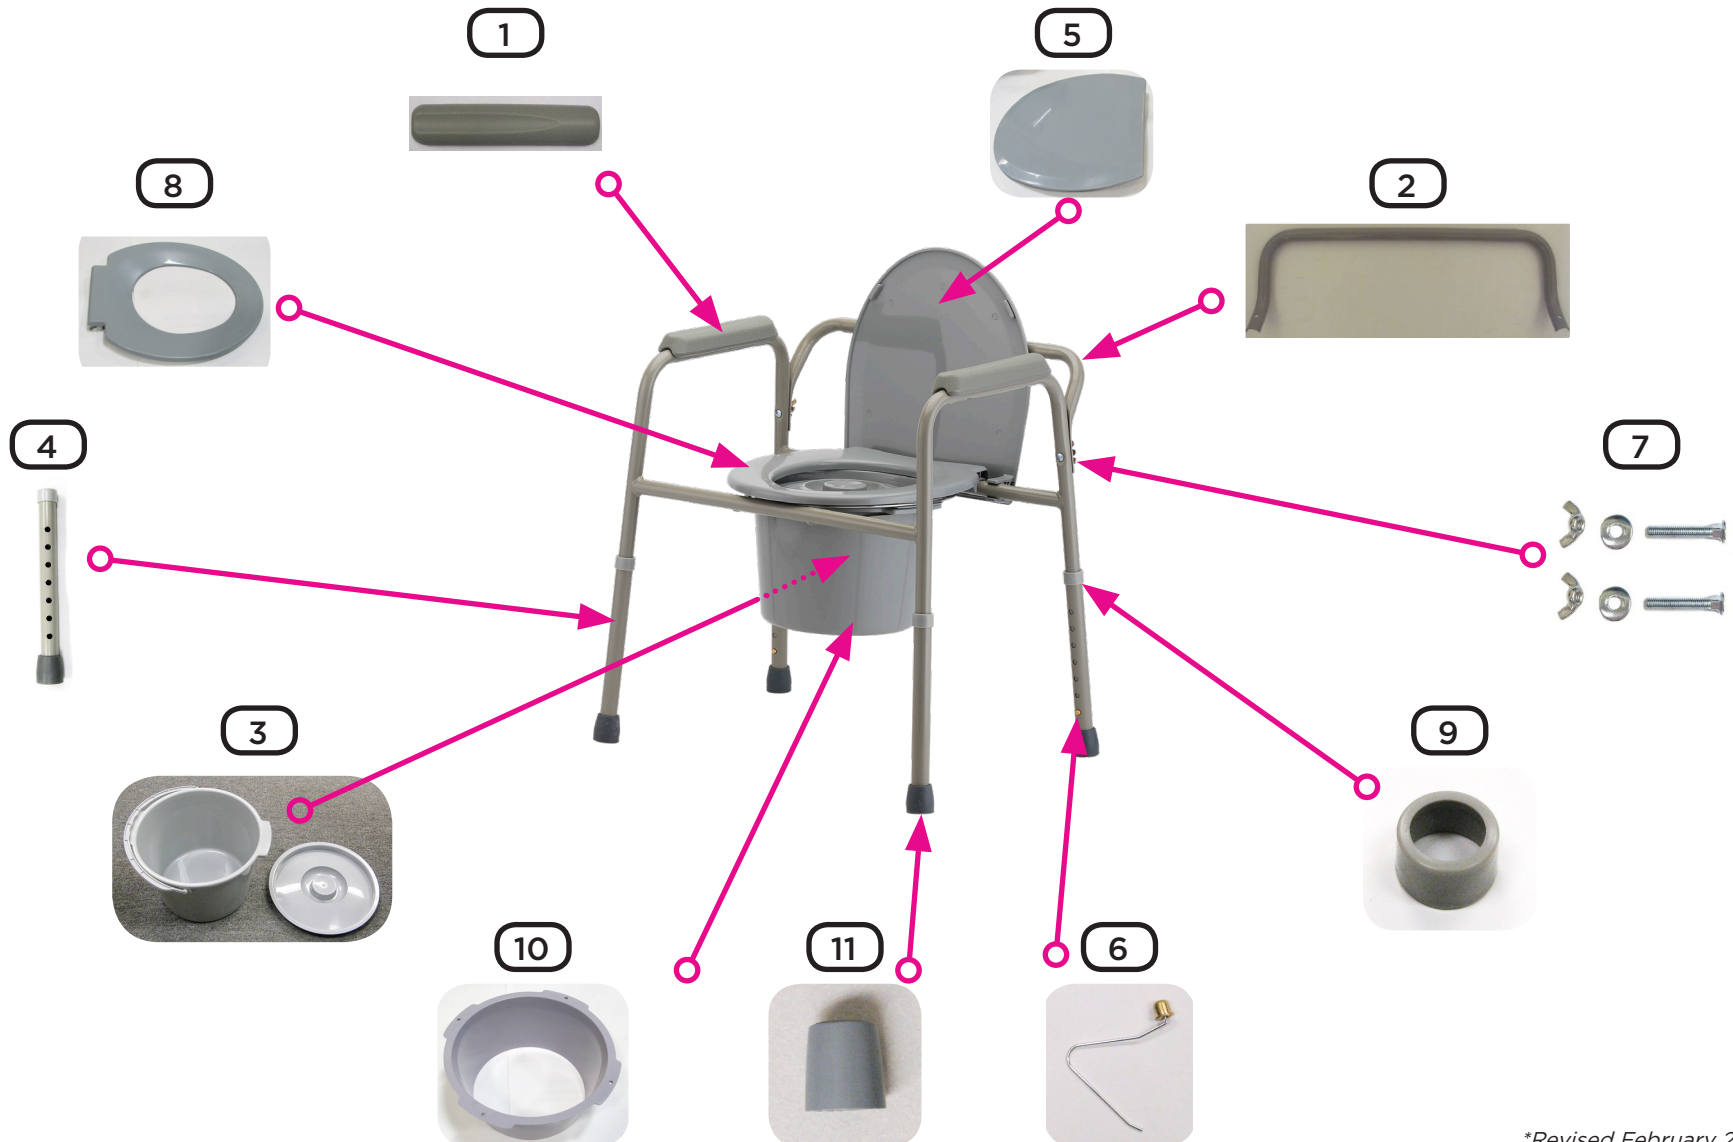

Parts Breakdown 8450 - Bedside Commode

		ITEM # 8450
		BEDSIDE COMMODE
		SERIAL # BEGINNING WITH "XI"
#	ITEM	DESCRIPTION
1	X84504	ARM PAD FOR 8450/8700
2	X84502	BACK FOR 8450
3	8450B	BUCKET W/LID: 8450/8700
4	X84503	LEG FOR 8450/8700
5	X8450L	LID FOR 8450
6	X84501	PUSH BUTTON FOR 8450/8700 LEG
7	X-84505	SCREW & WING NUT W/WASHER
8	X8450A	SEAT FOR 8450
9	XI-87006	SILENCER FOR 8450/8700
10	8450S	SPLASH GUARD FOR 8450/8700
11	X84505	TIP FOR 8450/8700 LEG

		ITEM # 8450
		BEDSIDE COMMODE
		SERIAL # BEGINNING WITH "HF & SC"
#	ITEM	DESCRIPTION
1	SC-87005	ARM PAD & SCREWS FOR 8450/8700
2	SC-845001	BACK REST FOR 8450
3	8450B	BUCKET WITH LID
4	SC-87006	LEG FOR 8450/8700
5	SC-845003	LID FOR 8450
6	SC-858207	PUSH BUTTON FOR 8450/8700/8582/8583/8900/8901
7	X-84505 (PAIR)	SCREW & WING NUT W/WASHER
8	SC-845002	SEAT FOR 8450
9	SC-858209	SILENCER SMALL (SEE NOTES)
10	8450S	SPLASH GUARD FOR 8450/8700
11	X84505	TIP FOR 8450/8700 LEG