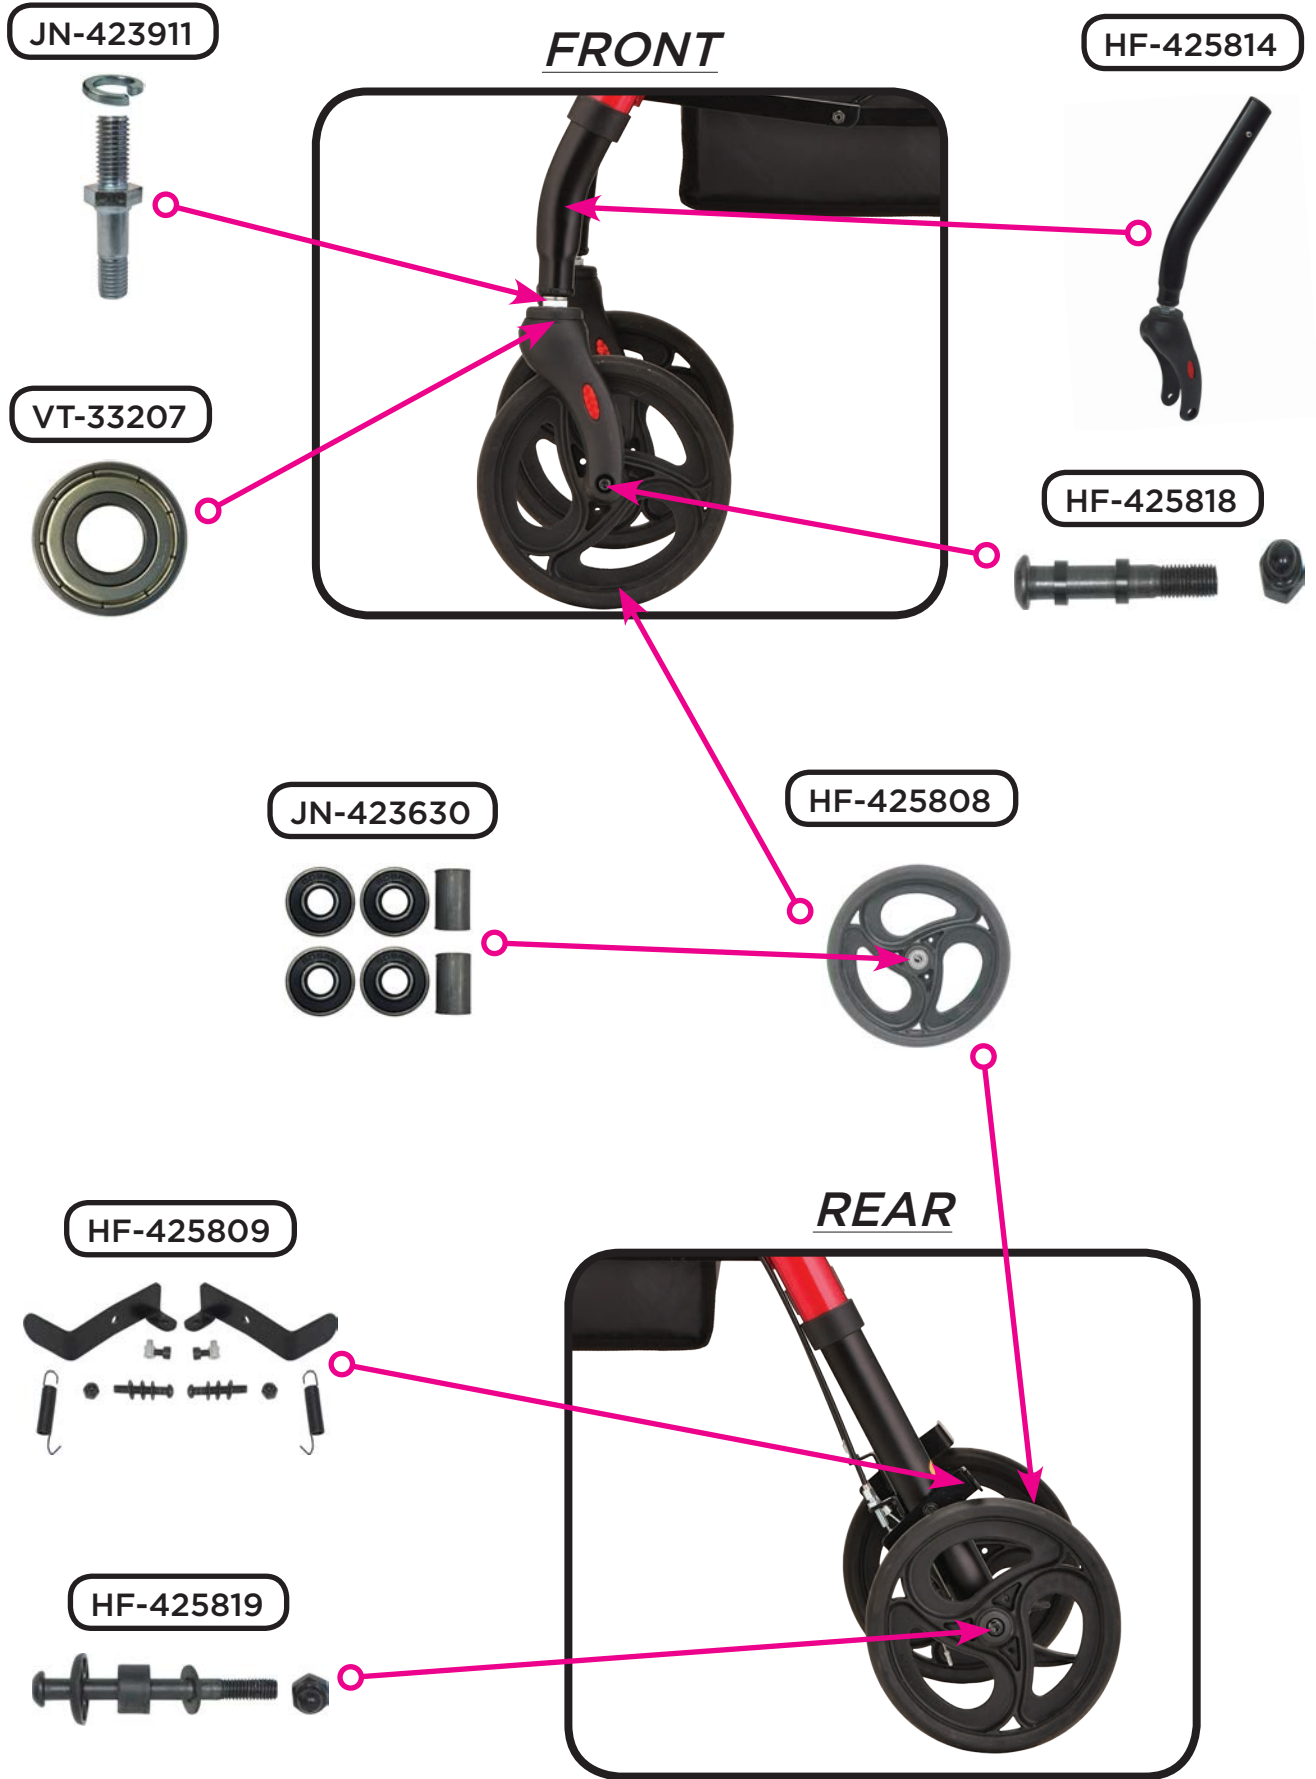

Fork & Wheel Assembly