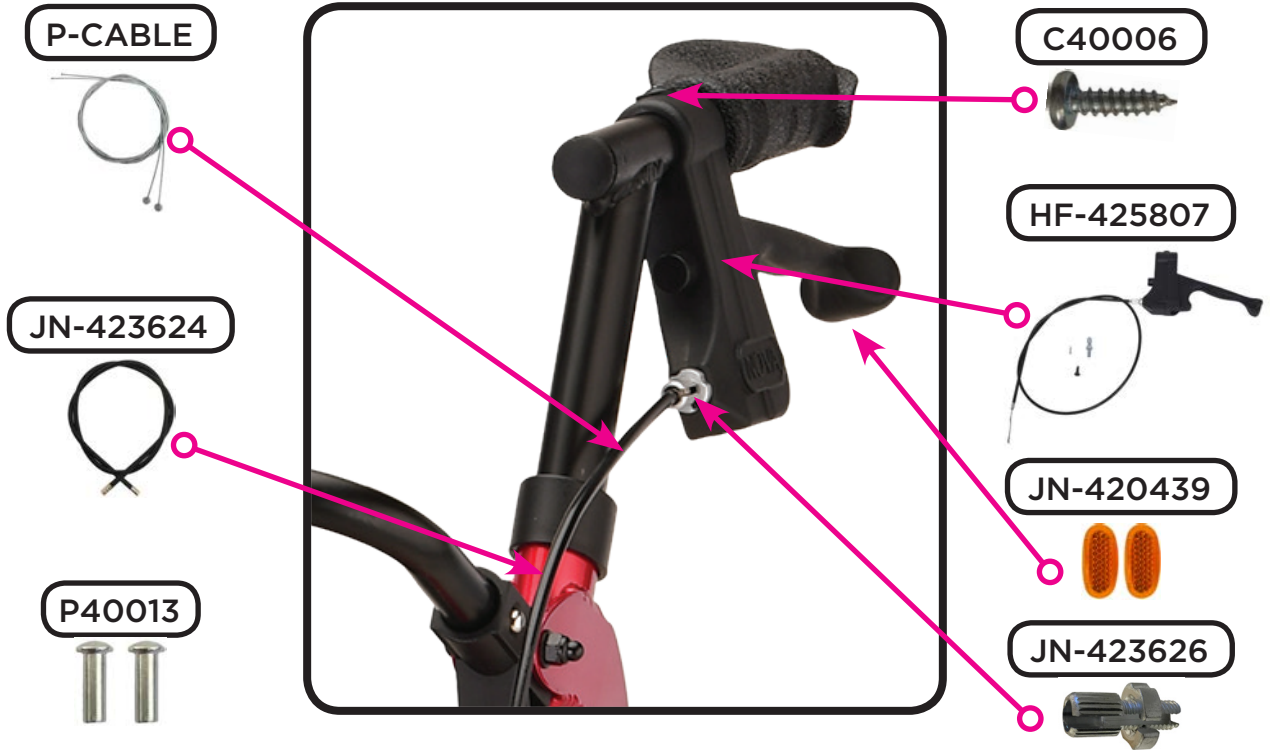

Hand Brake Mechanism