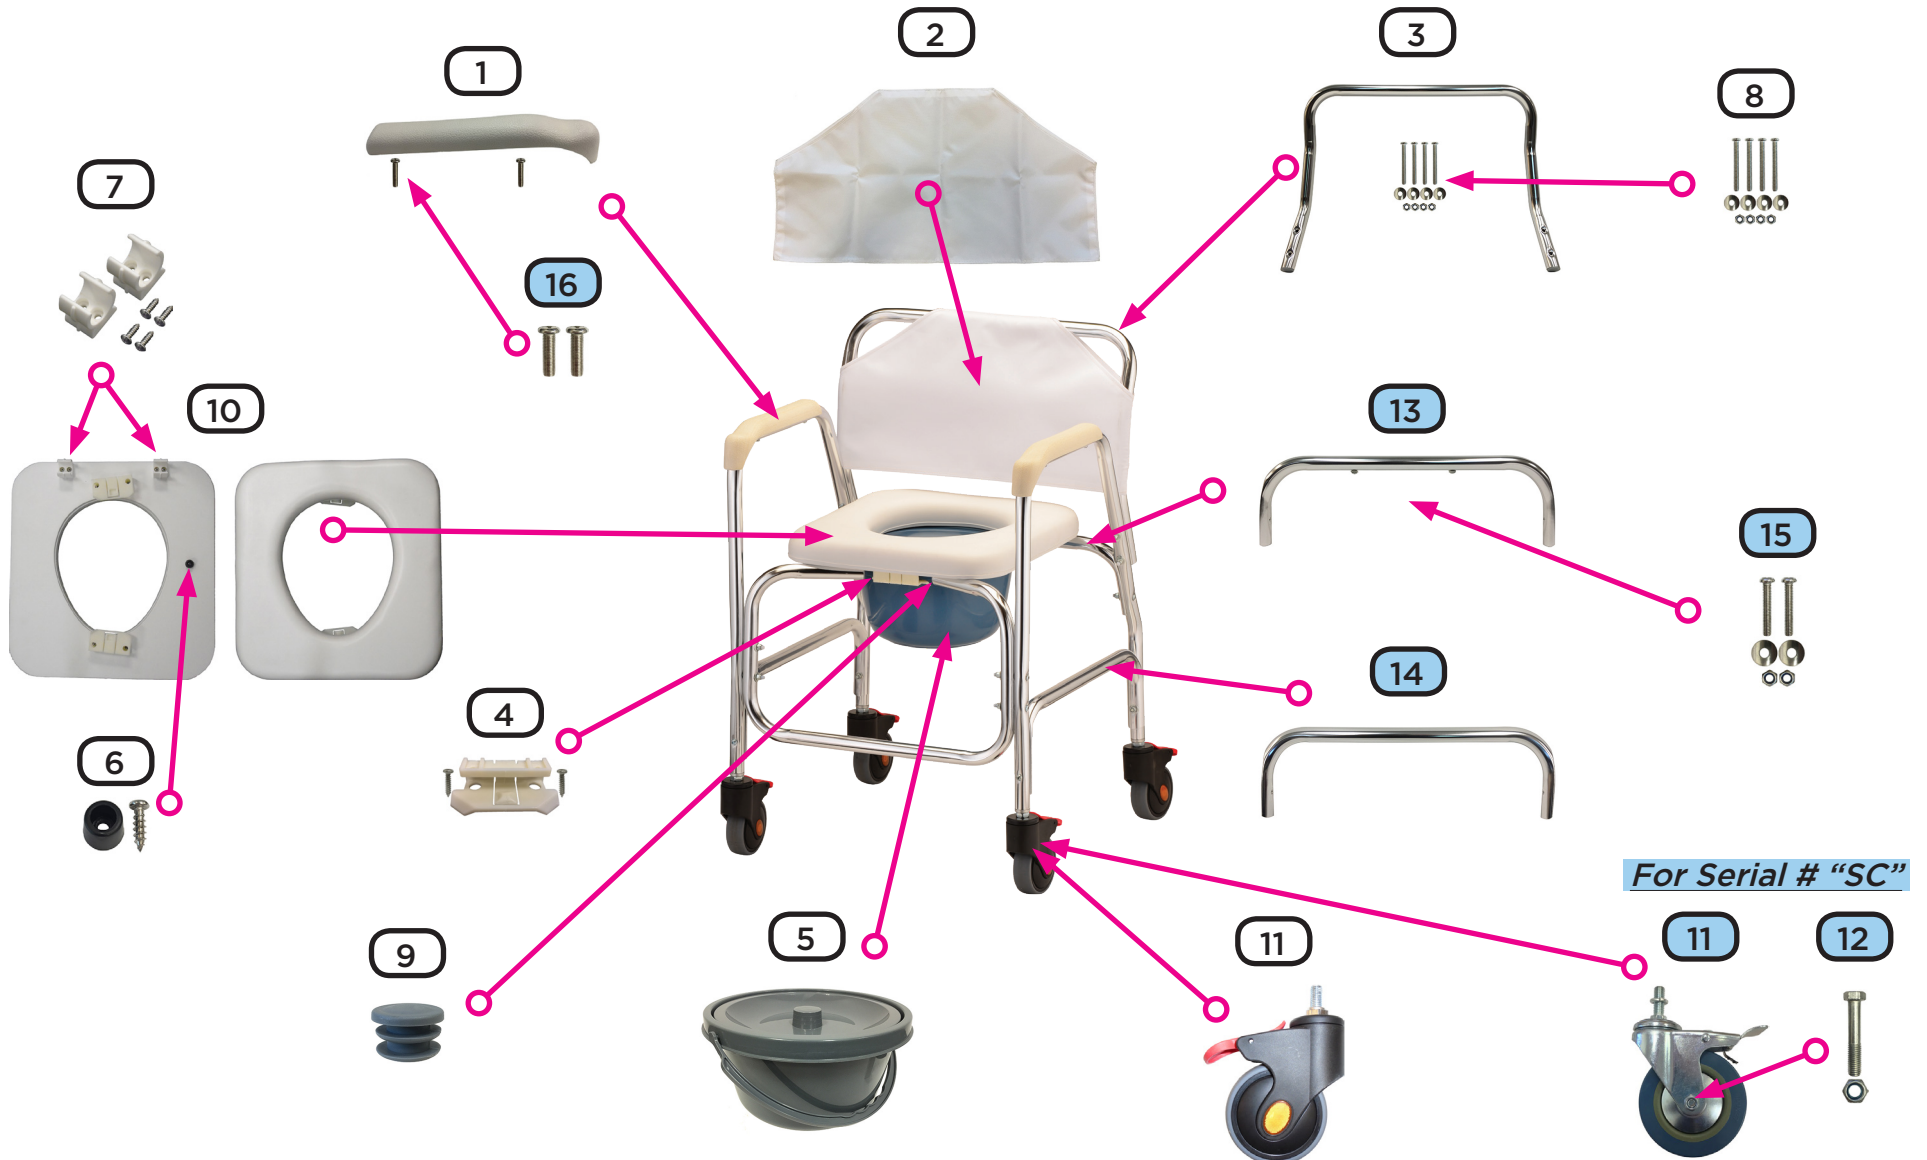

Parts Breakdown 8800 - Shower Chair/Commode

		ITEM # 8800
		COMMODE/ SHOWER CHAIR W/ WHEELS
		SERIAL # BEGINNING WITH "HF"
#	ITEM	DESCRIPTION
1	HF-88004	ARM PAD AND SCREWS FOR 8800 SN: HF
2	P88001	BACK UPHOLSTERY FOR 8800
3	HF-88005	BACKREST AND SCREWS FOR 8800 SN: HF
4	HF-88006	BRACKET FOR 8800 BUCKET SN: HF
5	SC-88001	BUCKET & LID-8800/8582/8900/89
6	SC-88005	BUMPER & SCREW FOR 8800 SEAT
7	HF-88003	CLAMP SET FOR SEAT FOR 8800
8	SC-88010	HARDWARE LONG SCREW FOR 8800
9	SC-88011	PLUG FOR 8800/8900/8901 FRAME
10	HF-88002	SEAT PADDED FOR 8800
11	HF-88001	WHEEL WITH FORK FOR 8800

		ITEM # 8800
		COMMODE/ SHOWER CHAIR W/ WHEELS
		SERIAL # BEGINNING WITH "SC"
#	ITEM	DESCRIPTION
1	SC-88012	ARM PAD & SCREWS FOR 8800/8200
2	P88001	BACK UPHOLSTERY FOR 8800
3	SC-88009	BACKREST & HARDWARE FOR 8800
4	SC-88002	BRACKET FOR 8800 BUCKET
5	SC-88001	BUCKET & LID-8800/8582/8900/89
6	SC-88005	BUMPER & SCREW FOR 8800 SEAT
7	SC-88004	CLAMP & SCREW FOR SEAT
8	SC-88010	HARDWARE LONG SCREW FOR 8800
9	SC-88011	PLUG FOR 8800/8900/8901 FRAME
10	SC-88003	SEAT COMPLETE FOR 8800
11	SC-88006	WHEEL ASSEMBLY FOR 8800
12	SC-88008	AXLE & NUT FOR 8800 WHEEL
13	SC-88014	FRAME REAR FOR 8800 SEAT
14	SC-88015	FRAME SIDE FOR 8800
15	SC-88016	HARDWARE SHORT SCREW FOR 8800
16	SC-88013	SCREW (PAIR) FOR 8800/8582 ARM

		ITEM # 8800
		COMMODE/ SHOWER CHAIR W/ WHEELS
		SERIAL # BEGINNING WITH "NT"
#	ITEM	DESCRIPTION
1	P88004	ARM REST FOR 8800 (INCLUDES 2
2	P88001	BACK UPHOLSTERY FOR 8800
3	P88003	BACK AND HARDWARE FOR 8800
4	P8809	PAIL HOLDER FOR 8800/8801
5	P89001	BUCKET WITH LID FOR 8900/8801/
7	P88002	SEAT CLAMP FOR 8800/8801
8	P8800BH	HARDWARE FOR 8800 BACK
10	P88011	PADDED SEAT FOR 8800/8801
11	P8800WR	WHEEL FOR 8800 & 8801 - SWIVEL