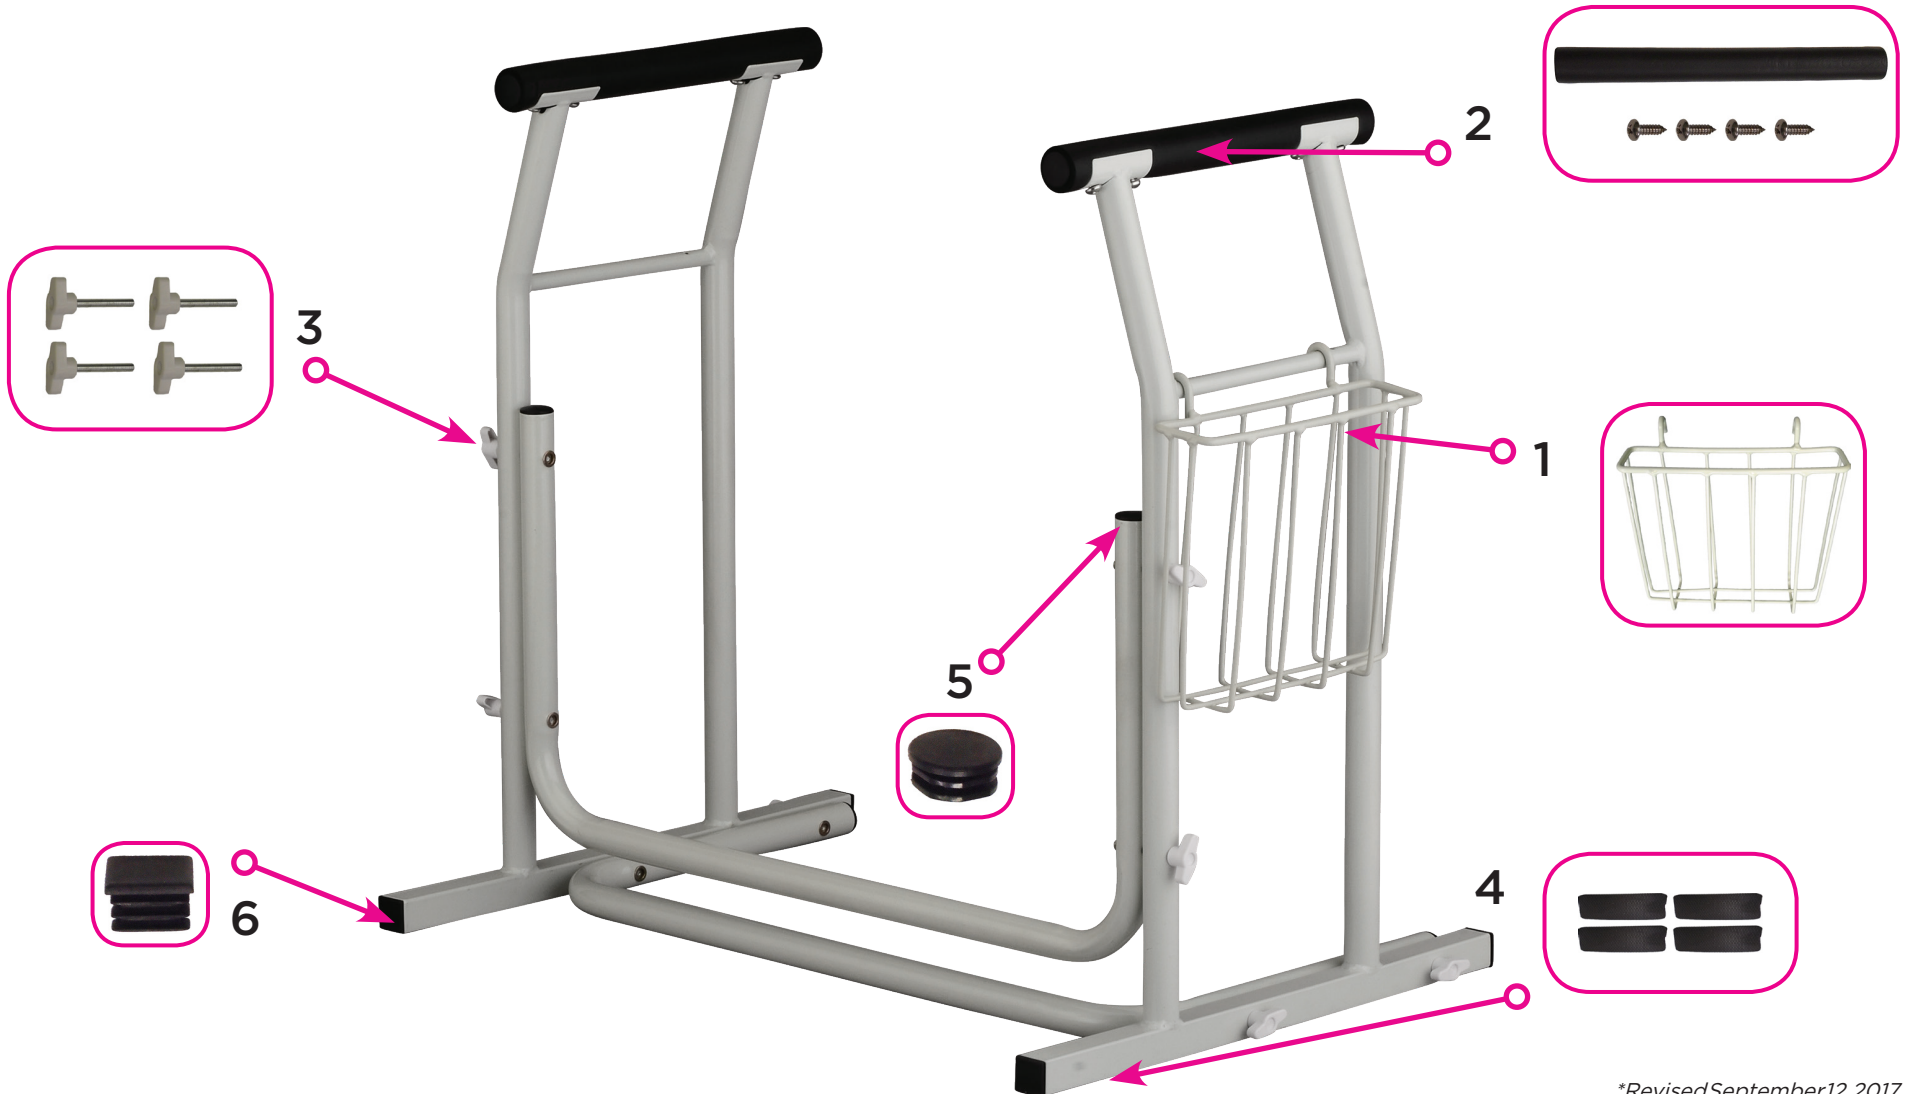

## Parts Breakdown 8205-R - Toilet Safety Support Frame

*\*Revised September 12, 2017*

Item # 8205-R

## Toilet Safety Support Frame

SERIAL # BEGINNING WITH "SY"

#	ITEM #	DESCRIPTION
1	SY-82055	BASKET FOR 8205-R
2	SY-82051	HANDLE W/ HARDWARE FOR 8205-R
3	SY-82052 (SET)	KNOB (SET OF 4) FOR 8205-R
4	SY-82056 (SET)	PAD ANTI-SLIP (SET OF 4) FOR 8205-R
5	SY-82053	PLUG CIRCLE FOR 8205-R
6	SY-82054	PLUG SQUARE FOR 8205-R