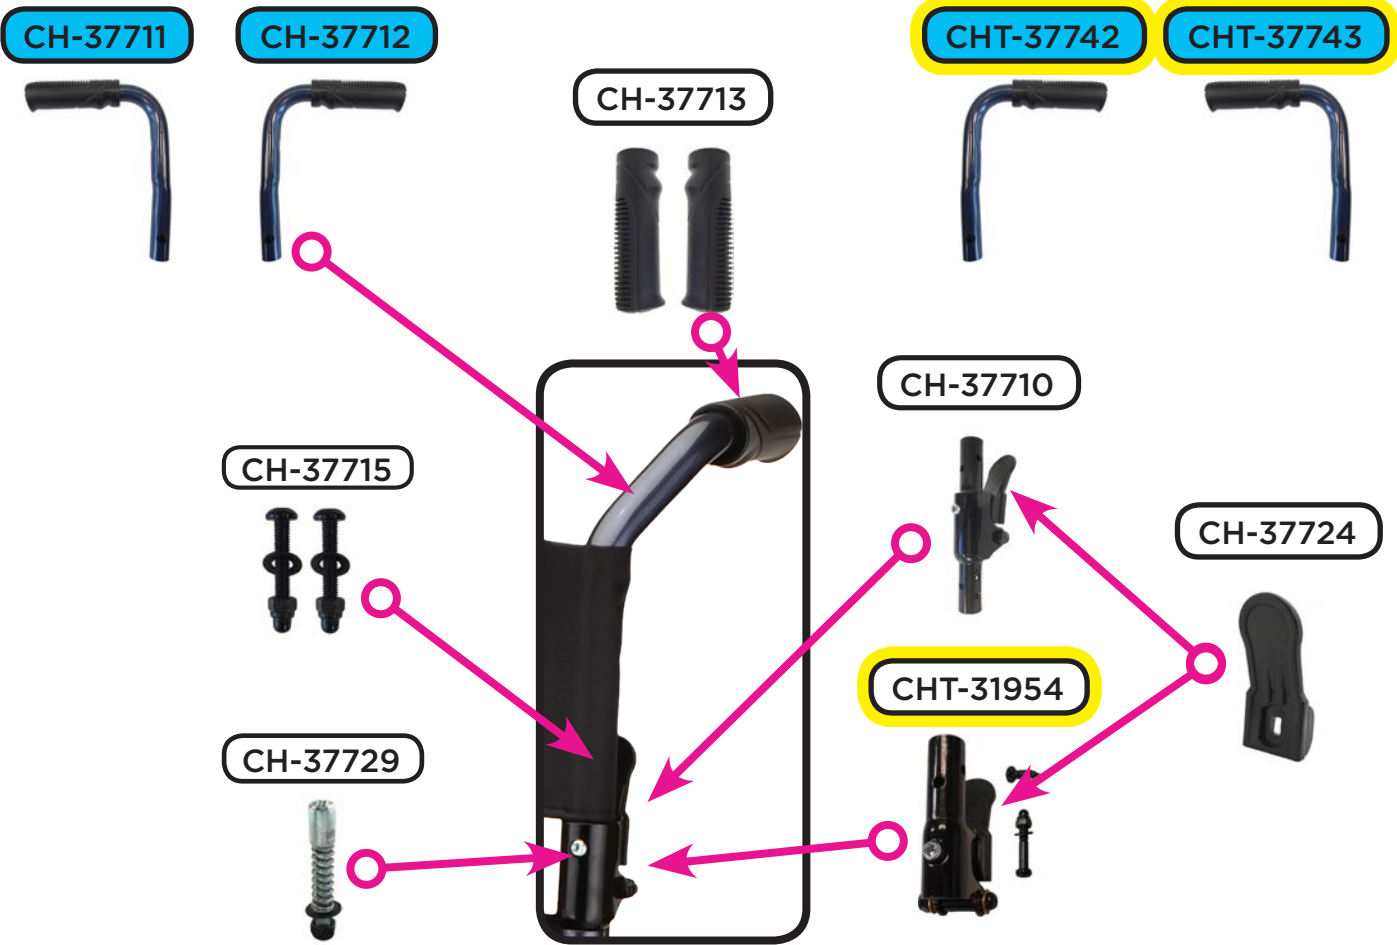

Handle and Folding Mechanism Components