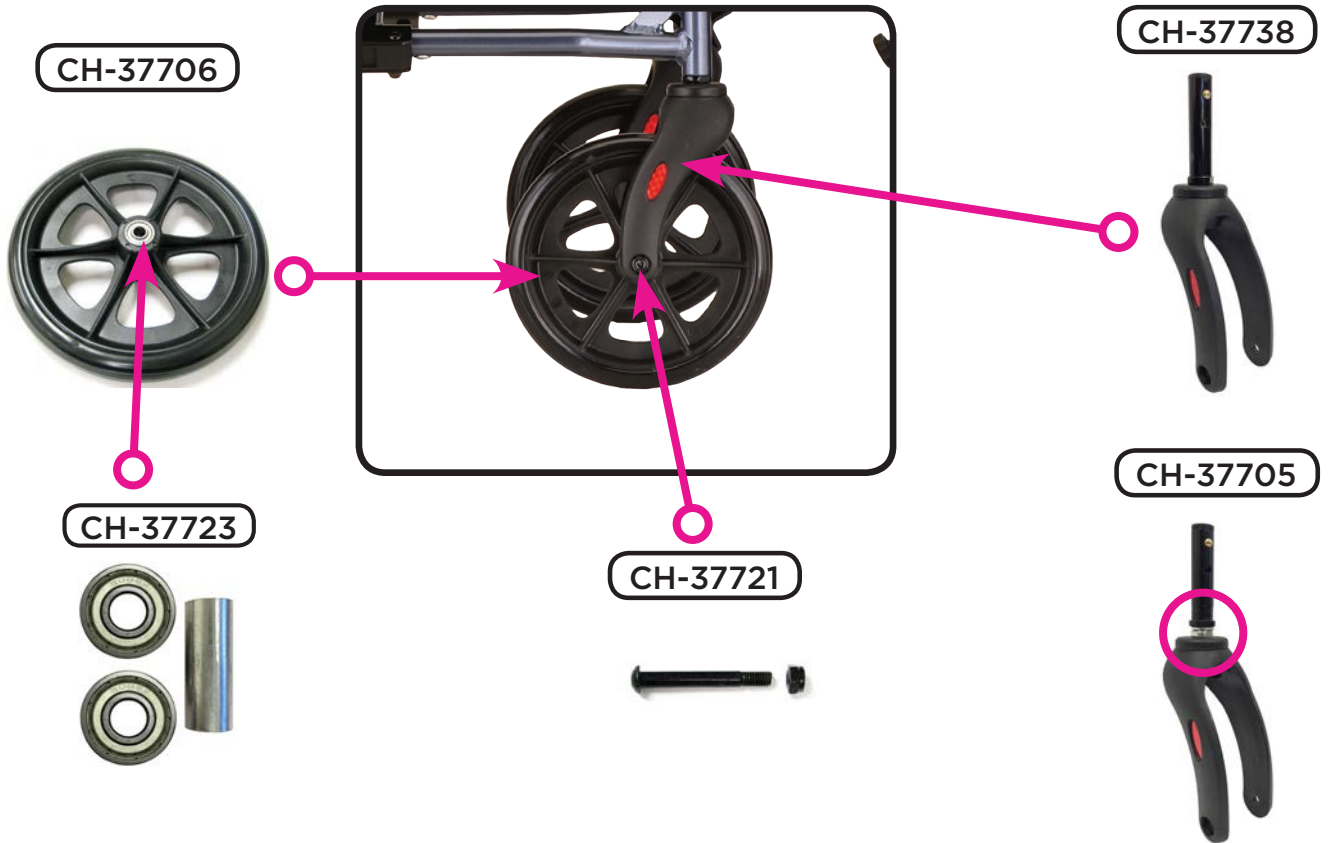

377

Parts Breakdown
For models: 377B-R

An important note from

Many parts listed and/or pictured on this breakdown may appear to be identical to the part(s) required but may actually be different, due to slight dimensional changes.

If you need further assistance, please call our customer service team at **(800) 557-6682**.

Thank you!

Figure 1

Handle and Folding Mechanism Components

Lower Body Components

Main Body Components

Footrest Assembly

Front Wheel Assembly

Rear Wheel Assembly

Item Number 377

377 Transport Chair

SERIAL # BEGINNING WITH "CHT" & "CH"

ITEM NUMBER	DESCRIPTION
CH-37701	ARM PAD FOR 377/379 SN:CH
CH-37721 (PAIR)	AXLE FOR FRONT WHEEL 377/379
CH-31927	AXLE SET FOR REAR WHEEL 309/31
CH-37723	BEARING & SPACER FOR FRONT WHEEL
CH-37708	BRAKE LEFT 307/309/319/327/329
CH-37709	BRAKE RIGHT 307/309/319/327/329
CH-37728	CAP FOR FOOT REST SN: CH
CH-37905	CRADLE FOR SEAT FOR 377/379
CH-37734	CROSSBAR SUPPORT FOR 377/379
* CHT-31954	FOLDING MECHANISM (UPPER)
CH-37710	FOLDING MECHANISM FOR HANDLE
CH-37716	FOOT PLATE FOR 377/379 SN:CH/
CH-37719	FOOT REST FOR 377B/379B
* CHT-37748	FOOTRESTS (PAIR) FOR 377/379
CH-37738	FORK FRONT FOR 377 NEW STEM WITHOUT SILVER NUT
CH-37705	FORK FRONT FOR 377 OLD STEM WITH SILVER NUT
CH-37713 (PAIR)	GRIP (PAIR) FOR HANDLE BAR
CH-37711	HANDLE BAR LEFT FOR 377B/379B
CH-37712	HANDLE BAR RIGHT FOR 377B/379B
* CHT-37742	HANDLE LEFT FOR 377/379 BLUE
* CHT-37743	HANDLE RIGHT FOR 377/379 BLUE
CH-37704	KNOB WITH SCREW FOR 377 LEG
CH-37718	KNOB WITH SCREW FOR FOOTREST
CH-37740	LEG LEFT REAR FOR 377
CH-37741	LEG RIGHT REAR FOR 377
CH-37724	LEVER FOR FOLDING MECHANISM
* CHT-31955	PIN (PAIR) FOR FOOTREST FOR 31
CH-37717 (PAIR)	PIN (PAIR) FOR FOOTREST
CH-37739	PLUG, SPRING & PIN FOR 377 FRONT LEG
CH-37729	RELEASE PIN FOR FOLDING MECH
CH-37730	SCREW - UPHOLSTERY/HAND BRAKE
CH-37737	SCREW FOR BRAKE
CH-37736	SCREW FOR CROSSBAR 377/379
CH-37715 (PAIR)	SCREW FOR FOLDING MECHANISM & ARM PAD (PAIR)
CH-37735	SCREWS FOR CROSSBAR SUPPORT