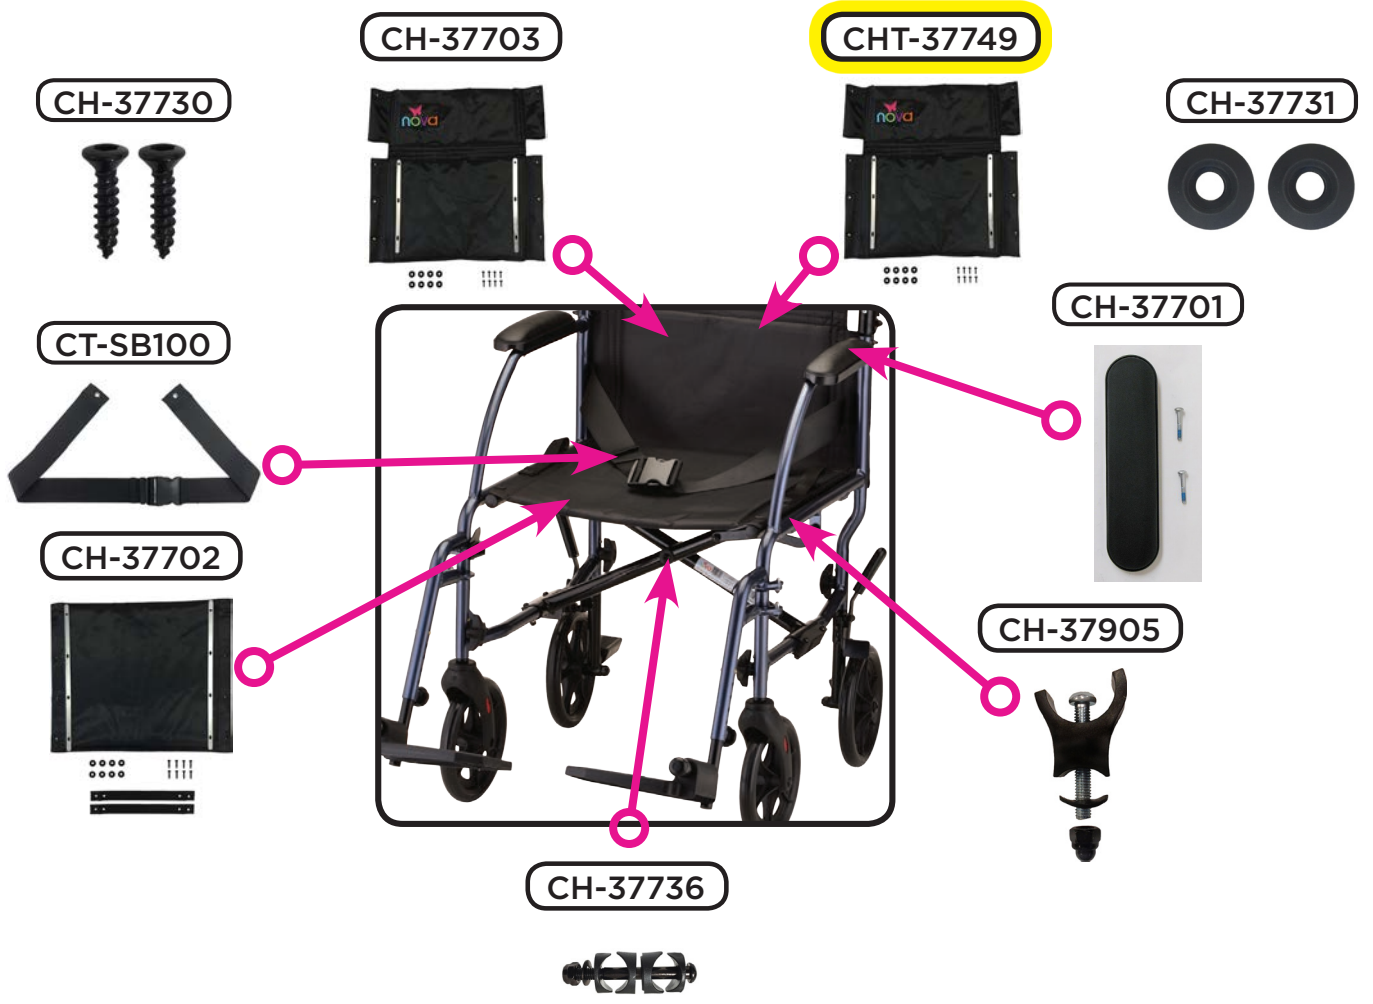

Please verify that the serial number on your transport chair corresponds with the serial number series denoted in the below parts list. The serial number is located on a sticker that is attached to the frame under the seat (**see Figure 1**).

If you need further assistance, please call our customer service team at **(800) 557-6682**.

Thank you!

Figure 1

Handle and Folding Mechanism Components

Lower Body Components

Main Body Components

Footrest Assembly

Front Wheel Assembly

Rear Wheel Assembly

Item Number 377

377 Transport Chair

SERIAL # BEGINNING WITH "CHT" & "CH"

ITEM NUMBER	DESCRIPTION
CH-37701	ARM PAD FOR 377/379 SN:CH
CH-37721 (PAIR)	AXLE FOR FRONT WHEEL 377/379
CH-31927	AXLE SET FOR REAR WHEEL 309/31
CH-37723	BEARING & SPACER FOR FRONT WHEEL
CH-37708	BRAKE LEFT 307/309/319/327/329
CH-37709	BRAKE RIGHT 307/309/319/327/329
CH-37728	CAP FOR FOOT REST SN: CH
CH-37905	CRADLE FOR SEAT FOR 377/379
CH-37734	CROSSBAR SUPPORT FOR 377/379
* CHT-31954	FOLDING MECHANISM (UPPER)
CH-37710	FOLDING MECHANISM FOR HANDLE
CH-37716	FOOT PLATE FOR 377/379 SN:CH/
CH-37719	FOOT REST FOR 377B/379B
* CHT-37748	FOOTRESTS (PAIR) FOR 377/379
CH-37738	FORK FRONT FOR 377 NEW STEM WITHOUT SILVER NUT
CH-37705	FORK FRONT FOR 377 OLD STEM WITH SILVER NUT
CH-37713 (PAIR)	GRIP (PAIR) FOR HANDLE BAR
CH-37711	HANDLE BAR LEFT FOR 377B/379B
CH-37712	HANDLE BAR RIGHT FOR 377B/379B
* CHT-37742	HANDLE LEFT FOR 377/379 BLUE
* CHT-37743	HANDLE RIGHT FOR 377/379 BLUE
CH-37704	KNOB WITH SCREW FOR 377 LEG
CH-37718	KNOB WITH SCREW FOR FOOTREST
CH-37740	LEG LEFT REAR FOR 377
CH-37741	LEG RIGHT REAR FOR 377
CH-37724	LEVER FOR FOLDING MECHANISM
* CHT-31955	PIN (PAIR) FOR FOOTREST FOR 31
CH-37717 (PAIR)	PIN (PAIR) FOR FOOTREST
CH-37739	PLUG, SPRING & PIN FOR 377 FRONT LEG
CH-37729	RELEASE PIN FOR FOLDING MECH
CH-37730	SCREW - UPHOLSTERY/HAND BRAKE
CH-37737	SCREW FOR BRAKE
CH-37736	SCREW FOR CROSSBAR 377/379
CH-37715 (PAIR)	SCREW FOR FOLDING MECHANISM & ARM PAD (PAIR)
CH-37735	SCREWS FOR CROSSBAR SUPPORT