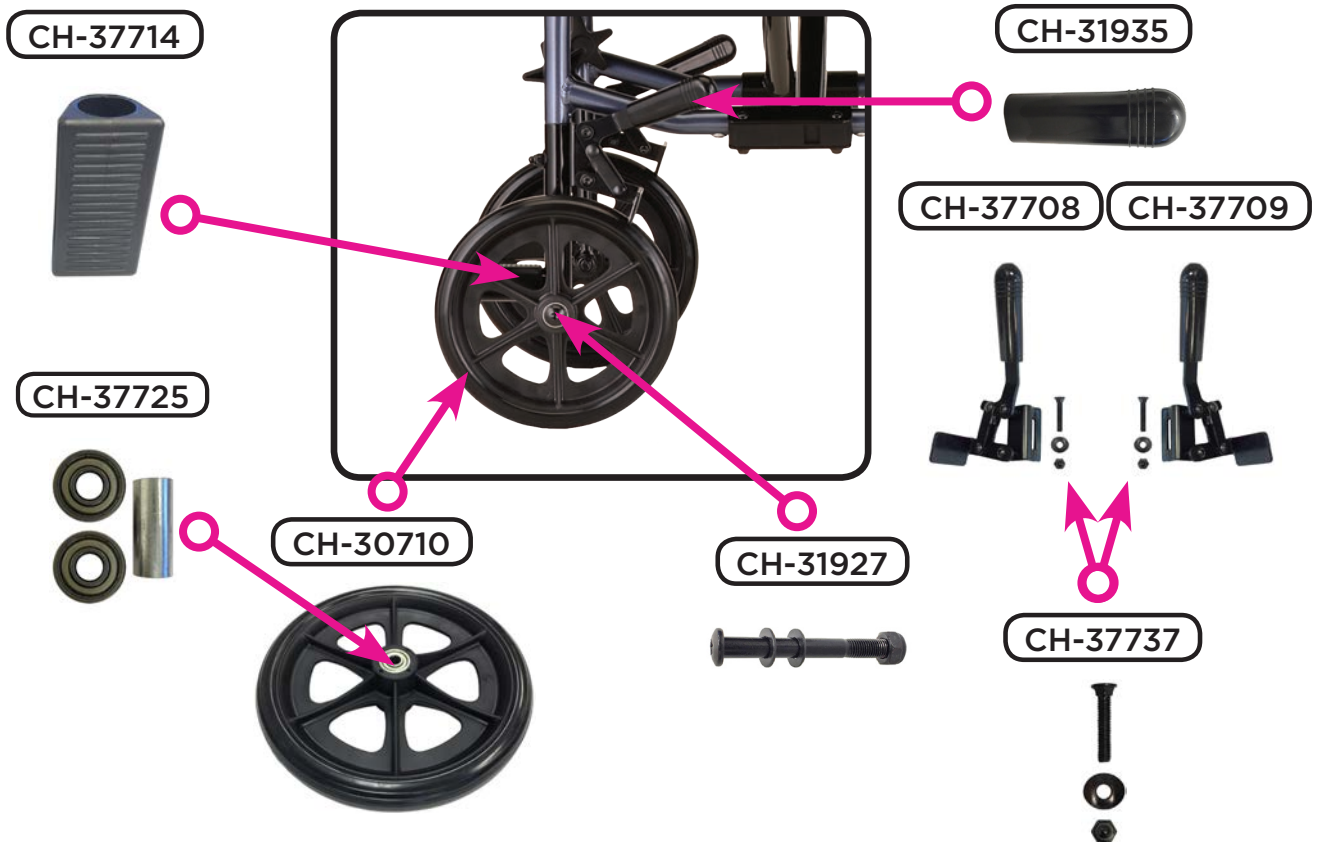

Please verify that the serial number on your transport chair corresponds with the serial number series denoted in the below parts list. The serial number is located on a sticker that is attached to the frame under the seat (**see Figure 1**).

If you need further assistance, please call our customer service team at **(800) 557-6682**.

Thank you!

Figure 1

Handle and Folding Mechanism Components

Lower Body Components

Main Body Components

Footrest Assembly

Front Wheel Assembly

Rear Wheel Assembly

Item Number 377

377 Transport Chair

SERIAL # BEGINNING WITH "CHT" & "CH"

ITEM NUMBER	DESCRIPTION
CH-37701	ARM PAD FOR 377/379 SN:CH
CH-37721 (PAIR)	AXLE FOR FRONT WHEEL 377/379
CH-31927	AXLE SET FOR REAR WHEEL 309/31
CH-37723	BEARING & SPACER FOR FRONT WHEEL
CH-37708	BRAKE LEFT 307/309/319/327/329
CH-37709	BRAKE RIGHT 307/309/319/327/329
CH-37728	CAP FOR FOOT REST SN: CH
CH-37905	CRADLE FOR SEAT FOR 377/379
CH-37734	CROSSBAR SUPPORT FOR 377/379
* CHT-31954	FOLDING MECHANISM (UPPER)
CH-37710	FOLDING MECHANISM FOR HANDLE
CH-37716	FOOT PLATE FOR 377/379 SN:CH/
CH-37719	FOOT REST FOR 377B/379B
* CHT-37748	FOOTRESTS (PAIR) FOR 377/379
CH-37738	FORK FRONT FOR 377 NEW STEM WITHOUT SILVER NUT
CH-37705	FORK FRONT FOR 377 OLD STEM WITH SILVER NUT
CH-37713 (PAIR)	GRIP (PAIR) FOR HANDLE BAR
CH-37711	HANDLE BAR LEFT FOR 377B/379B
CH-37712	HANDLE BAR RIGHT FOR 377B/379B
* CHT-37742	HANDLE LEFT FOR 377/379 BLUE
* CHT-37743	HANDLE RIGHT FOR 377/379 BLUE
CH-37704	KNOB WITH SCREW FOR 377 LEG
CH-37718	KNOB WITH SCREW FOR FOOTREST
CH-37740	LEG LEFT REAR FOR 377
CH-37741	LEG RIGHT REAR FOR 377
CH-37724	LEVER FOR FOLDING MECHANISM
* CHT-31955	PIN (PAIR) FOR FOOTREST FOR 31
CH-37717 (PAIR)	PIN (PAIR) FOR FOOTREST
CH-37739	PLUG, SPRING & PIN FOR 377 FRONT LEG
CH-37729	RELEASE PIN FOR FOLDING MECH
CH-37730	SCREW - UPHOLSTERY/HAND BRAKE
CH-37737	SCREW FOR BRAKE
CH-37736	SCREW FOR CROSSBAR 377/379
CH-37715 (PAIR)	SCREW FOR FOLDING MECHANISM & ARM PAD (PAIR)
CH-37735	SCREWS FOR CROSSBAR SUPPORT