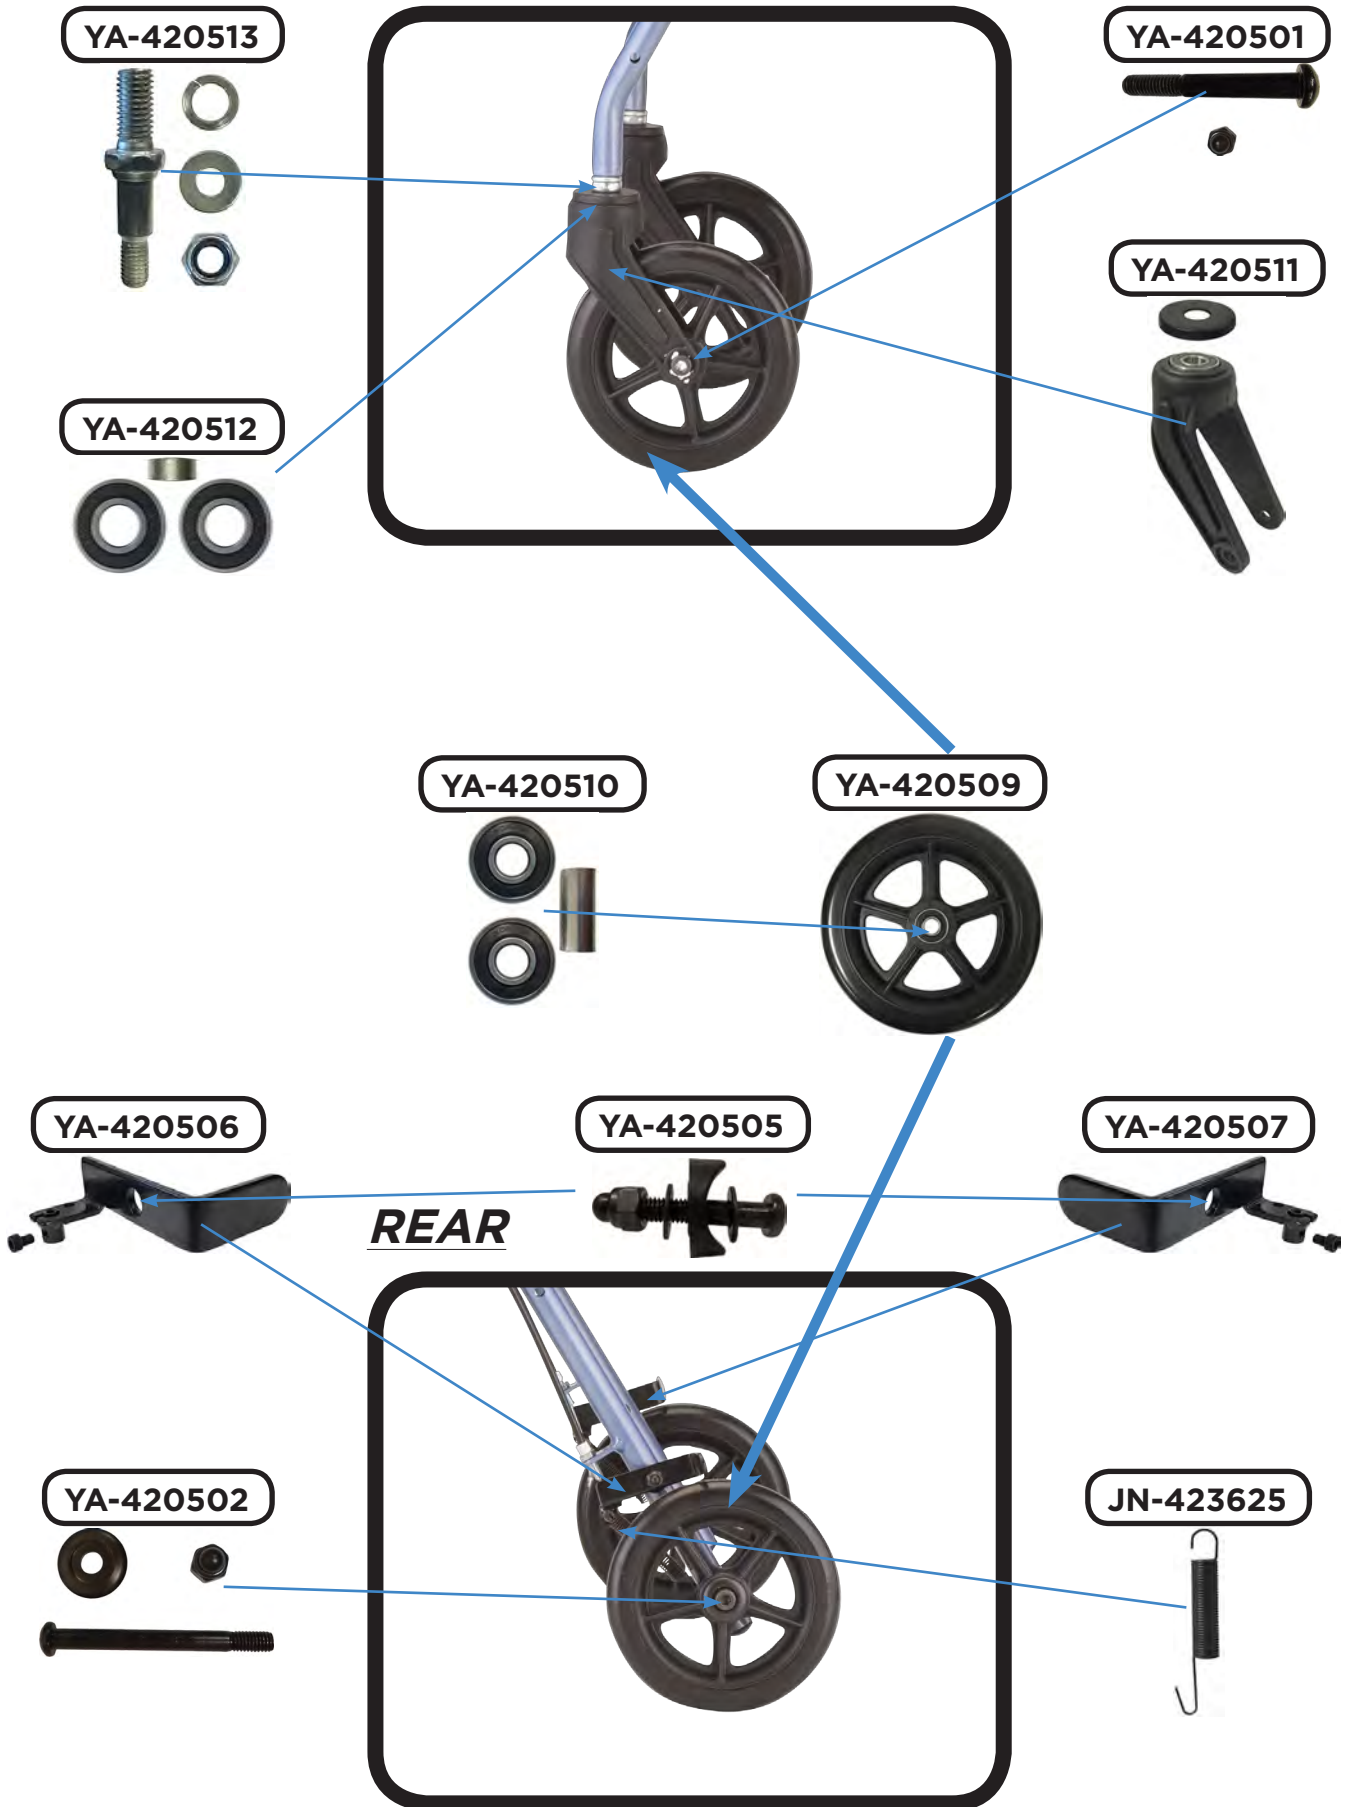

# Lower Assembly Components

JN-420435

JN-420436

YA-420523

JN-423613

## FRONT

- YA-420529
- YA-420530
- YA-420531
- YA-420532

## REAR LEFT

- YA-420533
- YA-420534
- YA-420535
- YA-420536

# Fork & Wheel Assembly

	<b>Item Number 4205</b>	
	<b>JOURNEY S</b>	
	SERIAL # BEGINNING WITH "YZ"	
<b>ITEM NUMBER</b>	<b>DESCRIPTION</b>	<b>MSRP</b>
YA-420501	AXLE FRONT	\$2.50
YA-420502	AXLE REAR	\$2.50
YA-420528	BACKREST FLIP BLACK	\$9.95
YA-420525	BACKREST FLIP BLUE	\$9.95
YA-420527	BACKREST FLIP PURPLE	\$9.95
YA-420526	BACKREST FLIP RED	\$9.95
JN-423613	BAG FOR 4204/4205/4206/4235/4236/4237/4238	\$19.95
YA-420512	BEARING SWIVEL FOR FRONT FORK	\$6.95
YA-420510	BEARINGS FOR WHEEL	\$6.95
P-CABLE (PAIR)	BRAKE CABLE (PAIR)	\$3.50
YA-420506	BRAKE SHOE LEFT	\$6.95
YA-420507	BRAKE SHOE RIGHT	\$6.95
JN-423612	CLAMP & SCREW SET FOR SEAT	\$6.95
JN-423624	COVER FOR CABLE 4204/4205/4206/4235/4236/4237/4238	\$3.50
P40013 (PAIR)	CRIMP FOR STEEL CABLE (PAIR)	\$2.50
JN-420436	FOLDING MECHANISM FOR 4204/4205/4206	\$9.95
YA-420511	FORK FRONT	\$9.95
YA-420513	FORK STEM	\$3.50
YA-420532	FRONT LEG BLACK	\$9.95
YA-420529	FRONT LEG BLUE	\$9.95
YA-420531	FRONT LEG PURPLE	\$9.95
YA-420530	FRONT LEG RED	\$9.95
YA-420519 (PAIR)	GRIPS ANATOMICAL (PAIR)	\$6.95
YA-420521	GUIDE FOR CABLE	\$2.50
YA-420518	HAND BRAKE ASSEMBLY	\$9.95
YA-420516	HANDLE BAR LEFT FOR 4205	\$6.95
YA-420517	HANDLE BAR RIGHT FOR 4205	\$6.95
JN-423610	HINGE FOR BACKREST 4204/4205/4206/4235/4236/4237/4238/4239	\$3.50
YA-420520	KNOB HEIGHT ADJUSTMENT	\$3.50
YA-420522	PLUG FOR FRAME 7/8	\$2.50
YA-420523	PLUG FOR REAR LEG 3/4	\$2.50
YA-420536	REAR LEG LEFT BLACK	\$9.95
YA-420533	REAR LEG LEFT BLUE	\$9.95
YA-420535	REAR LEG LEFT PURPLE	\$9.95