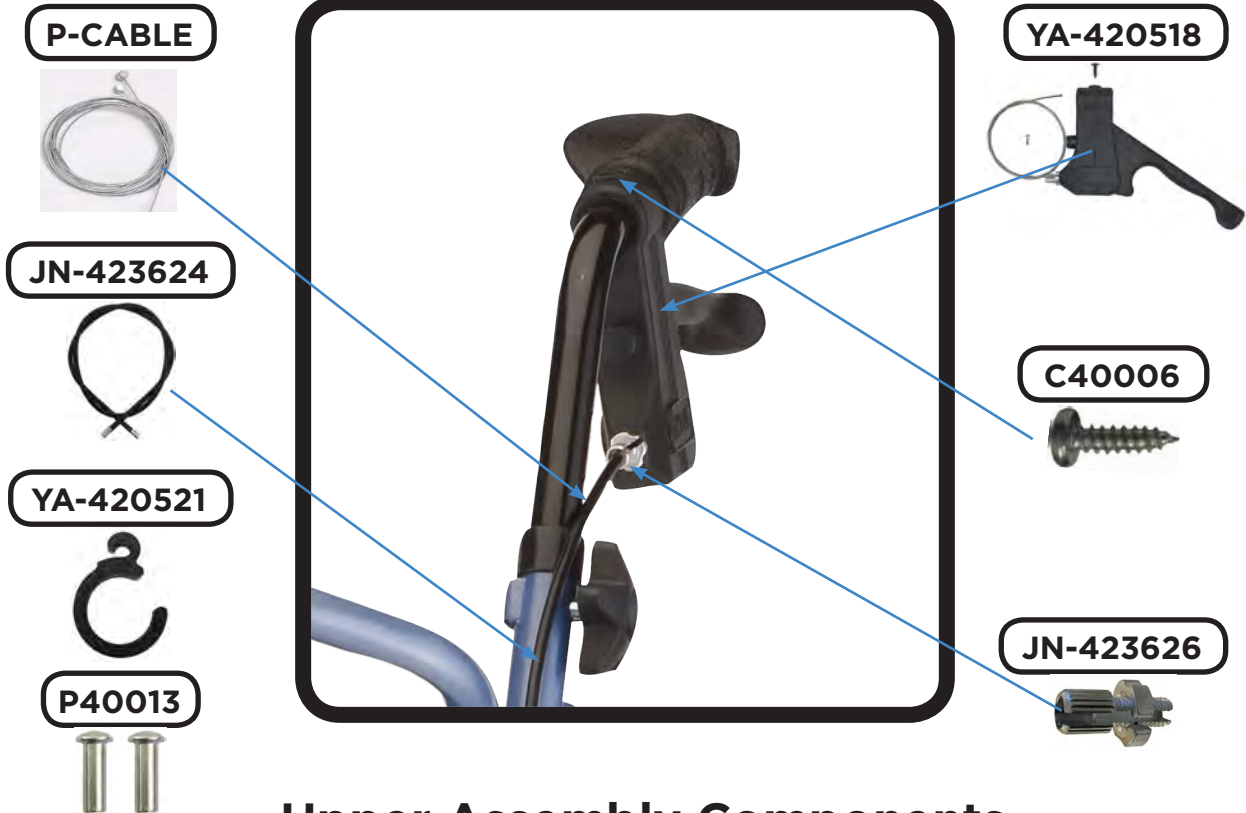

# Journey S

PARTS BREAKDOWN

*For models: 4205BL, 4205BK, 4205PL, 4205RD*

# Hand Brake Mechanism

# Upper Assembly Components