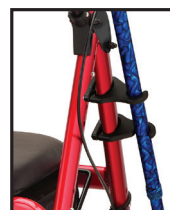

Item # CH-4200R

CANE HOLDER

- Allows user to bring cane along without having to carry it
- Cane snaps easily in and out of holder (fits 7/8" diameter canes)
- Easy to install (requires Phillips screw driver)