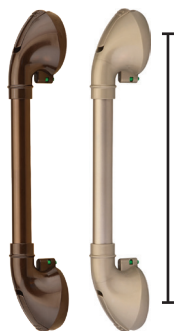

8216B-R
Bronze

8216N-R
Nickel