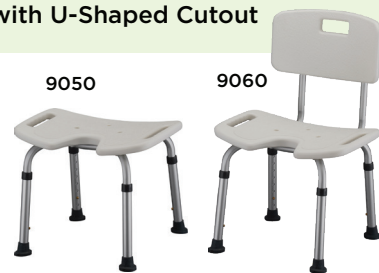

**Bath & Shower Seats**

**9010 & 9020**

- Built-in hand held shower holder
- Adjustable height aluminum frame
- Latex-free rubber tips
- Removable back (9020 only)

- |   |  |
|---|--|
| • <b>Seat Height Adjustment:</b><br>16" - 22" | • <b>Leg Footprint:</b><br>High - 20"w x 17.75"d |
| • <b>Seat Dimensions:</b><br>20"w x 12.25"d   | • <b>Weight Capacity:</b> 300 lb                 |

**Bath & Shower Seats**

**9050 & 9060 with U-Shaped Cutout**

- U-shaped design for cleaning purposes
- Adjustable height aluminum frame
- Latex-free rubber tips
- Removable back (9060 only)

- |   |   |
|---|---|
| • <b>Seat Height Adjustment:</b><br>14.25" - 21.25" | • <b>Leg Footprint:</b><br>High - 20"w x 18"d |
| • <b>Seat Dimensions:</b><br>19"w x 12.75"d         | • <b>Weight Capacity:</b> 300 lb              |