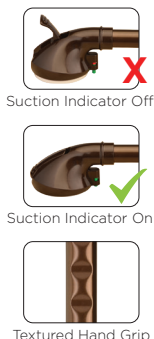

### Luxury Wall Grab Bar 8618N-R

- 18" Length
- Nickel
- Corrosion resistant
- Textured surface for improved grip
- Hardware included
- 1.5" wall stand-off
- 3.25" fixed flange
- 1.25" diameter tubing

Textured surface for improved grip

## Suction Cup Balance Assist Bar

8212-R

- Installs quickly; perfect for home or travel use
- Provides added support when entering and leaving a bath tub or shower
- Easy to attach and remove
- Secure suction indicator displays green for secure and red for not secure
- No tools required
- Dimensions: 5" w x 3.5" d x 12" h

## 16" Suction Cup Balance Assist Bar

8216B-R / 8216N-R

8216B-R  
Bronze

8216N-R  
Nickel

- Green and red indicators help ensure proper installation
- Waved tubing promotes secure hand grip
- Strong, easy-to-use suction cup mechanism
- Use for balance assist only, not for body weight leverage
- Each suction cup requires only 5" x 5" of smooth, non-porous tile space
- Dimensions: 4.25" w x 3.25" d x 20.5" h