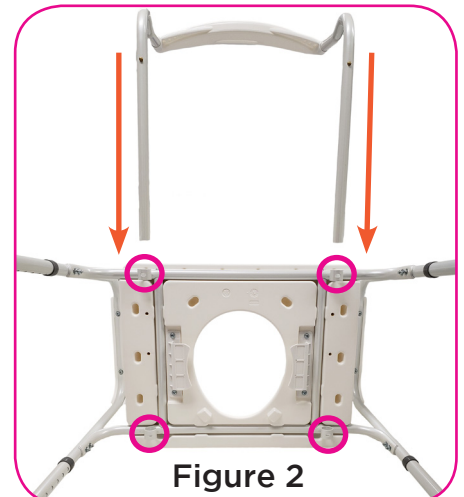

HOW TO ASSEMBLE YOUR

HEAVY DUTY COMMODE

Item # 8580

Capacity not to exceed **450 lb**

NO tools required
Quick assembly

Easy to follow
step-by-step
instructions

WHAT'S INCLUDED

- a. (1) Commode frame
- b. (1) Backrest
- c. (1) Bucket and lid

a.

b.

c.

- 1** Remove lid from bucket and insert bucket from the rear of the commode (see **Figure 1**).

NOTE: To use over the toilet, first remove the bucket and lid.

Figure 1

- 2** Place commode on front side. Locate the (4) backrest receivers on the bottom of the seat. Depress push buttons on backrest, and insert into the backrest receivers located on the bottom of the seat platform. Ensure push buttons are fully engaged and check by pulling upward (see **Figure 2**).

Figure 2

- 3** Adjust the height of the legs by depressing the push button on each leg and sliding the legs up or down to desired height (see **Figure 3**).

NOTE: Legs must be adjusted to same height so commode sits level.