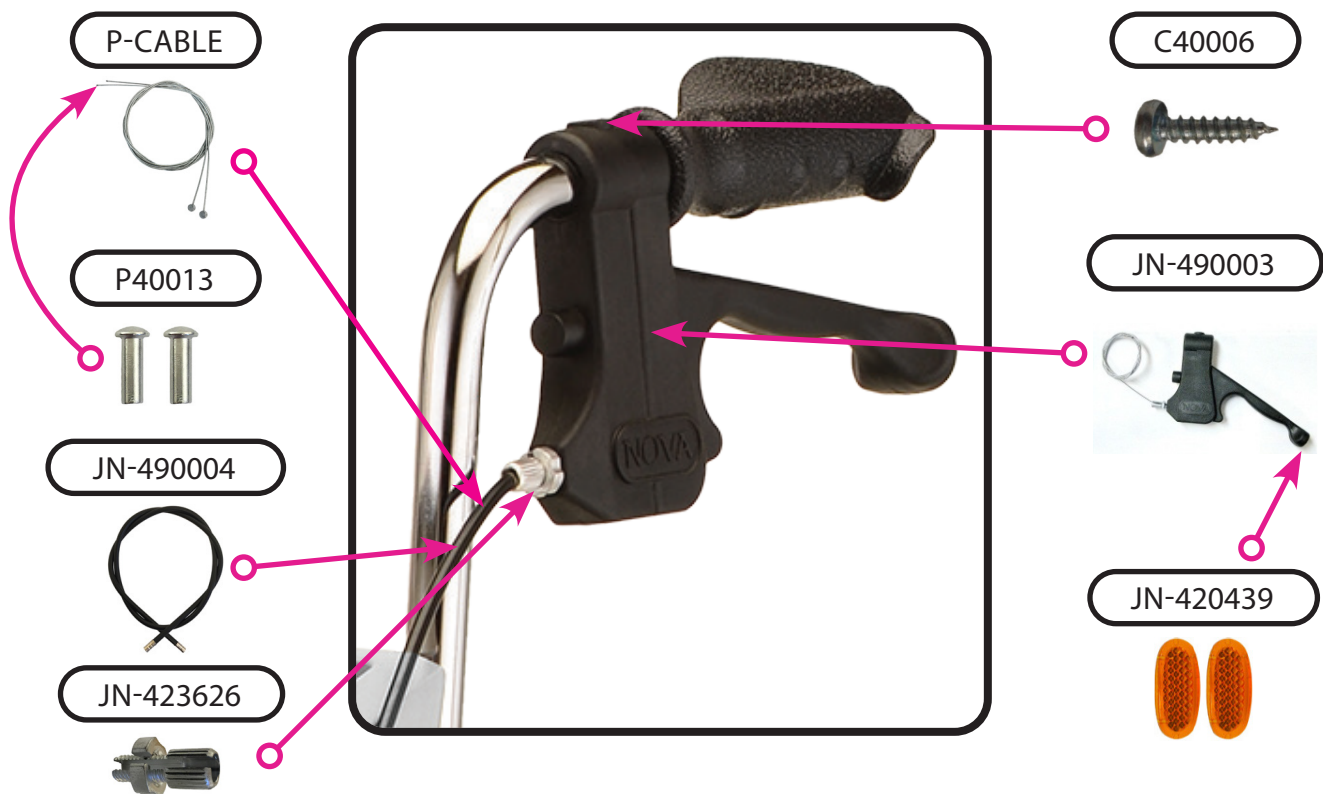

Please verify that the serial number on your rolling walker corresponds with the serial number series denoted in the below parts list. The serial number is located on a sticker that is attached to the frame near the rear, right wheel (see Figure 1).

If you need further assistance, please call our customer service team at (800) 557-6682.

Thank you!

Figure 1

Hand Brake Mechanism

Upper Assembly Components

Lower Assembly Components

Fork & Wheel Assembly

CH-490005