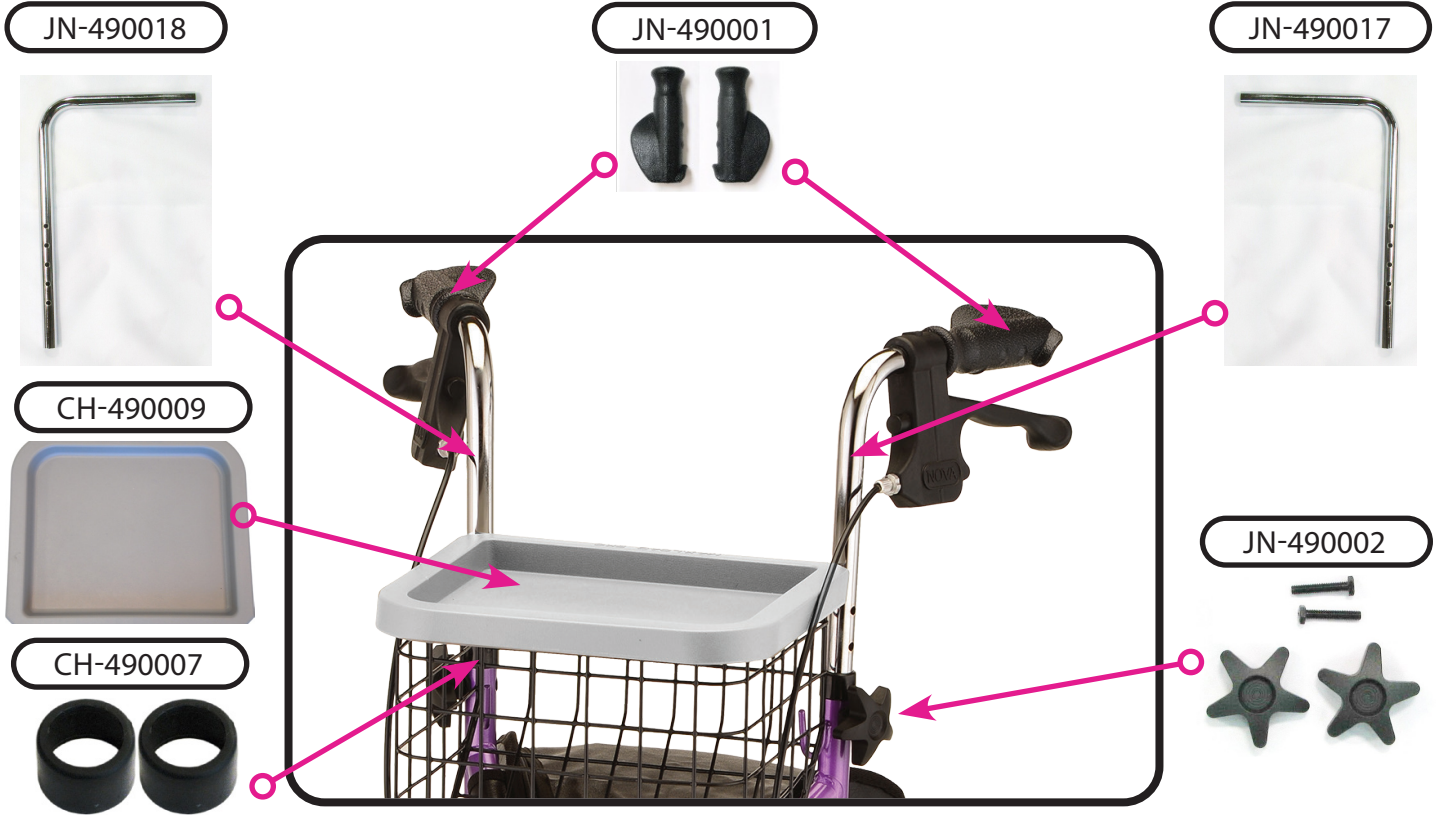

If you need further assistance, please call our customer service team at (800) 557-6682.

Thank you!

Figure 1

Hand Brake Mechanism

Upper Assembly Components

Lower Assembly Components

Fork & Wheel Assembly

CH-490005