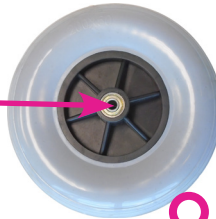

Fork & Wheel Assembly

CH-490005

CH-490006

FRONT

JN-490022

CH-490001

CH-490003

CH-490010

PLEASE REFERENCE
SN CHART

CH-490013

CH-490004

REAR

CH-490002