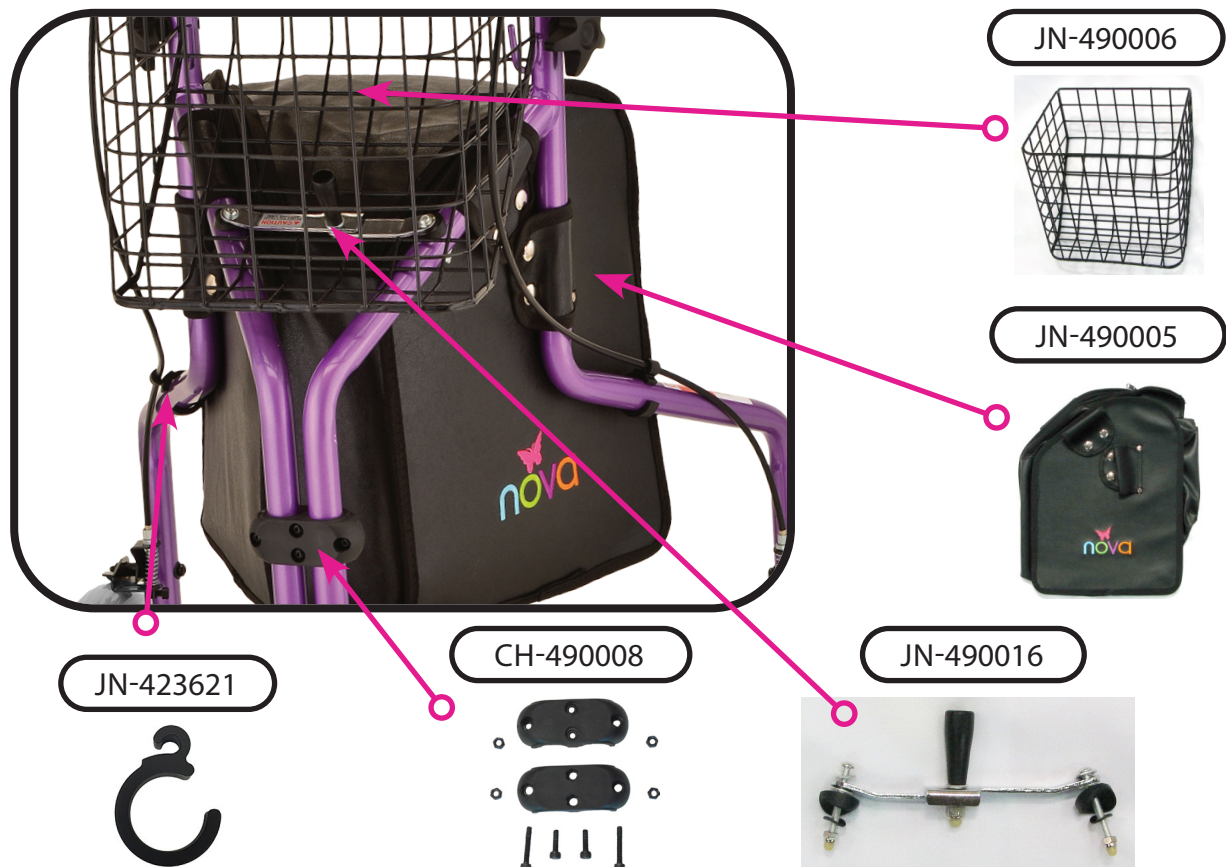

Please verify that the serial number on your rolling walker corresponds with the serial number series denoted in the below parts list. The serial number is located on a sticker that is attached to the frame near the rear, right wheel (see Figure 1).

If you need further assistance, please call our customer service team at (800) 557-6682.

Thank you!

Figure 1

Hand Brake Mechanism

Upper Assembly Components

Lower Assembly Components

Fork & Wheel Assembly

CH-490005

CH-490006

FRONT

JN-490022

CH-490001

CH-490003

CH-490010

PLEASE REFERENCE
SN CHART

CH-490013

CH-490004

REAR

CH-490002

	Item Number 4900	
	Traveler	
	SERIAL # BEGINNING WITH "CH"	
ITEM NUMBER	DESCRIPTION	UNIT
CH-490001	AXLE & NUT FRONT	EACH
CH-490002	AXLE & NUT REAR	EACH
JN-490005	BAG	EACH
JN-490006	BASKET	EACH
CH-490003	BEARING & SPACER FOR WHEEL	EACH
P-CABLE	BRAKE CABLE (PAIR)	PAIR
JN-423621	BRAKE CABLE HOLDER	EACH
CH-490004	BRAKE SHOE (SET)	SET
CH-490005	CAP FOR SWIVEL FORK	EACH
JN-490004	COVER FOR CABLE	EACH
P40013	CRIMP FOR STEEL CABLE (PAIR)	PAIR
JN-490022	BEARING (PAIR) FOR FRONT SWIVEL FORK	PAIR
JN-490016	FOLDING MECHANISM	EACH
CH-490006	FORK SWIVEL & NUT	EACH
JN-490001	GRIP (PAIR)	PAIR
JN-490003	HAND BRAKE WITH CABLE	EACH
JN-490017	HANDLE BAR LEFT	EACH
JN-490018	HANDLE BAR RIGHT	EACH
JN-420439	REFLECTOR FOR HAND BRAKE	PAIR
C40006	SCREW TO ATTACH BRAKE	EACH
JN-490002	SCREW WITH KNOB (PAIR) FOR HT. ADJUSTMENT	PAIR
CH-490007	SILENCER FOR FRAME	PAIR
CH-490008	SUPPORT BRACE	EACH
CH-490009	TRAY FOR 4900 BASKET	EACH
CH-490010	WHEEL 8"	EACH
CH-490013	NEW WHEEL 8" FOR 4900	EACH