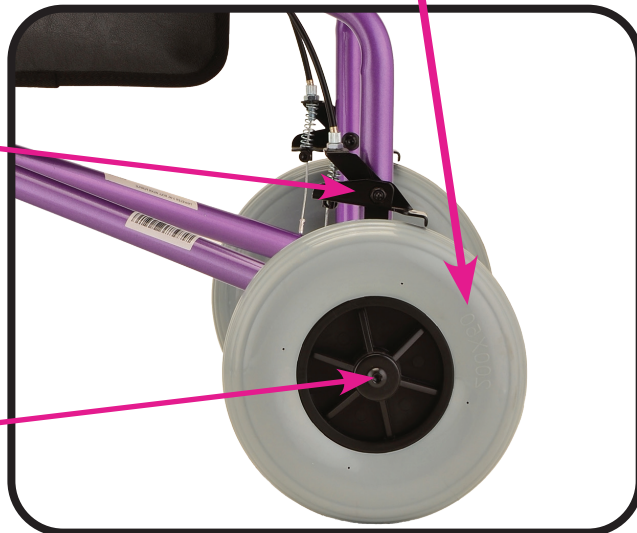

CH-490004

REAR

CH-490002

	Item Number 4900	
	Traveler	
	SERIAL # BEGINNING WITH "CH"	
ITEM NUMBER	DESCRIPTION	UNIT
CH-490001	AXLE & NUT FRONT	EACH
CH-490002	AXLE & NUT REAR	EACH
JN-490005	BAG	EACH
JN-490006	BASKET	EACH
CH-490003	BEARING & SPACER FOR WHEEL	EACH
P-CABLE	BRAKE CABLE (PAIR)	PAIR
JN-423621	BRAKE CABLE HOLDER	EACH
CH-490004	BRAKE SHOE (SET)	SET
CH-490005	CAP FOR SWIVEL FORK	EACH
JN-490004	COVER FOR CABLE	EACH
P40013	CRIMP FOR STEEL CABLE (PAIR)	PAIR
JN-490022	BEARING (PAIR) FOR FRONT SWIVEL FORK	PAIR
JN-490016	FOLDING MECHANISM	EACH
CH-490006	FORK SWIVEL & NUT	EACH
JN-490001	GRIP (PAIR)	PAIR
JN-490003	HAND BRAKE WITH CABLE	EACH
JN-490017	HANDLE BAR LEFT	EACH
JN-490018	HANDLE BAR RIGHT	EACH
JN-420439	REFLECTOR FOR HAND BRAKE	PAIR
C40006	SCREW TO ATTACH BRAKE	EACH
JN-490002	SCREW WITH KNOB (PAIR) FOR HT. ADJUSTMENT	PAIR
CH-490007	SILENCER FOR FRAME	PAIR
CH-490008	SUPPORT BRACE	EACH
CH-490009	TRAY FOR 4900 BASKET	EACH
CH-490010	WHEEL 8"	EACH
CH-490013	NEW WHEEL 8" FOR 4900	EACH