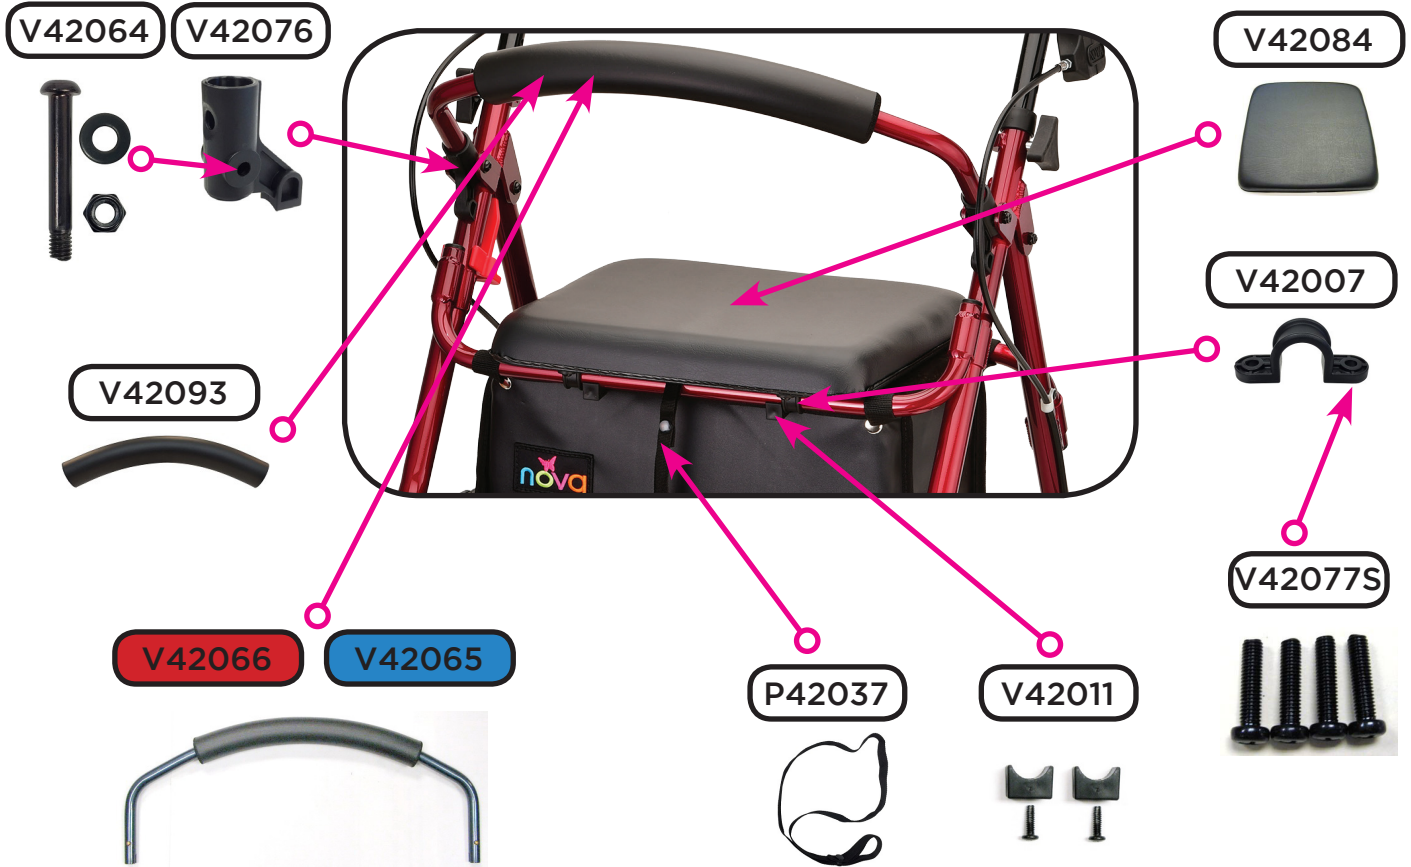

H-1002

V42089

V42009

Seat & Backrest

Folding Mechanism & Accessories

Wheel & Lower Assembly Components

Item Number 4224

Zoom 24

SERIAL # BEGINNING WITH "NV"

ITEM NUMBER	DESCRIPTION	UOM
V42081	AXLE FOR FRONT WHEEL	EACH
V42082	AXLE FOR REAR WHEEL- FEMALE	EACH
P40017	AXLE REAR WHEEL - MALE	EACH
V42065	BACKREST BLUE FLIP-BACK	EACH
V42066	BACKREST RED FLIP-BACK	EACH
VT-33207	BEARING FOR SWIVEL FRONT FORK	EACH
P40006	BEARINGS FOR 5"/6"/8" WHEEL	EACH
P42037	BLACK STRAP FOR FOLDING MECHANISM	EACH
P-CABLE	BRAKE CABLE (PAIR)	PAIR
V42083	BRAKE SHOE LEFT	EACH
V42086	BRAKE SHOE RIGHT	EACH
P-COVER	CABLE COVER BLACK	EACH
P40013	CRIMP FOR STEEL CABLE (PAIR)	PAIR
V42093	FOAM FOR FLIP-UP BACKREST	EACH
V42096	FOLDING MECHANISM	EACH
V42001	FORK FRONT	EACH
V42075	FORK FRONT <i>PRE FEB. 2015</i>	EACH
B14-C	HAND BRAKE WITH STEEL CABLE	EACH
V42010	HAND GRIP ANATOMICAL (PAIR)	PAIR
V42079	HANDLE BAR LEFT	EACH
V42080	HANDLE BAR RIGHT	EACH
H-1002	LOCK N LOAD	EACH
P40028	NUT FOR AXLE, FOLDING MECH. AND A-FRAME	EACH
P42012	NUT FOR BRAKE SHOE SCREW	EACH
P40011	NUT FOR FORK STEM <i>PRE FEB. 2015</i>	EACH
V42085	NUT FOR FRONT AXLE	EACH
V42094	PLUG FOR SLANTED FOLDING FRAME	EACH
V4218N	POUCH W/INNER POCKET	EACH
V42076	RECEIVER FOR REMOVABLE BACKREST	EACH
P40047	REFLECTOR FOR BRAKE HANDLE	EACH
V42064	SCREW & NUT FOR BACKREST	EACH
V42077S	SCREW & WASHERS TO ATTACH PADDED SEAT	SET
P42015	SCREW FOR BRAKE SHOE	EACH
P42007	SCREW FOR FOLDING MECH. & SLANTED FRAME PLUG	EACH