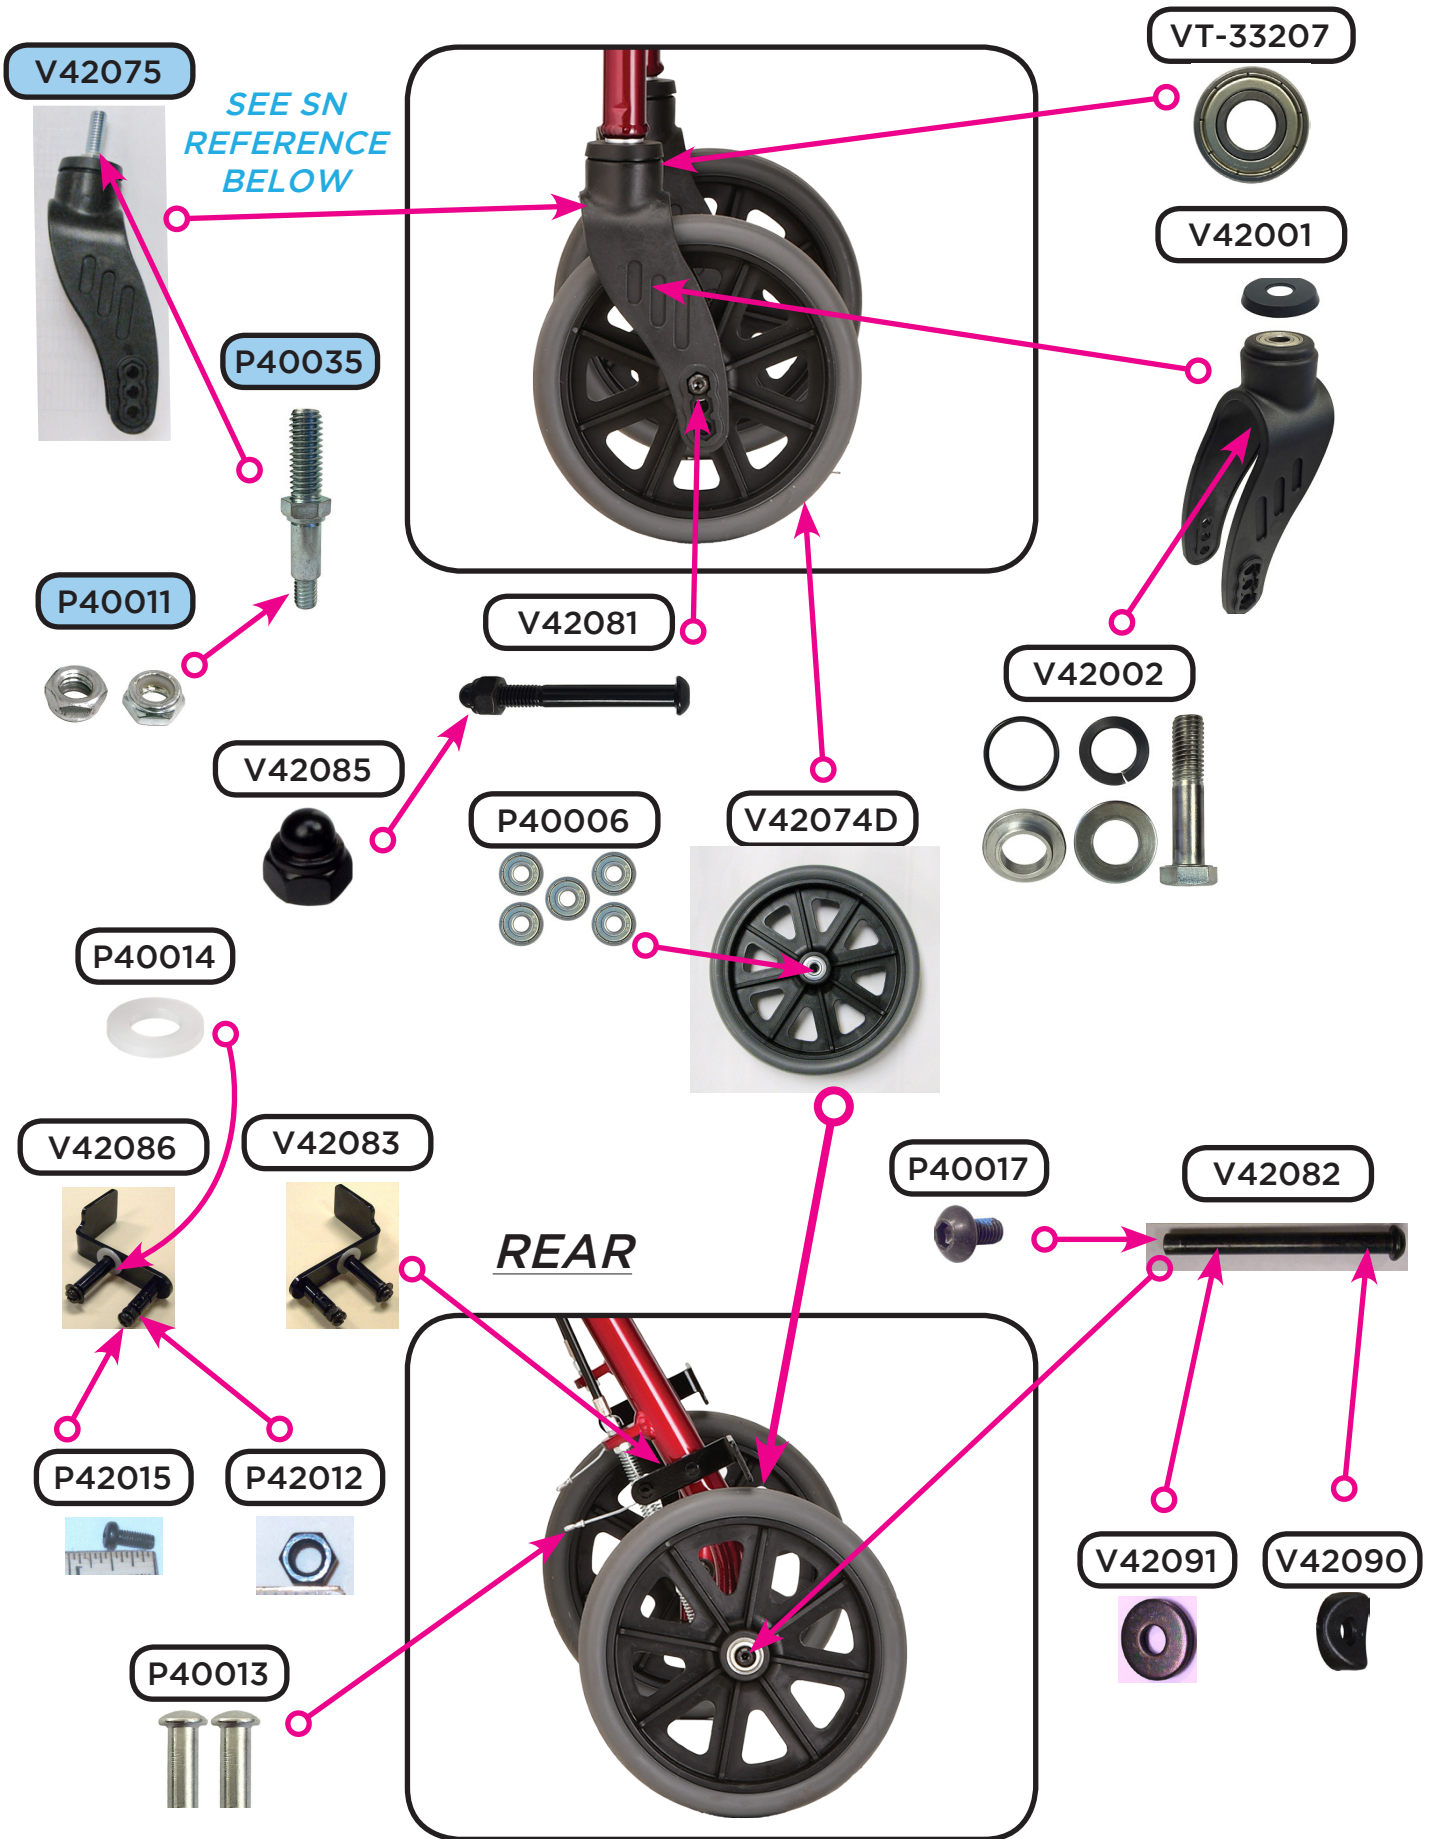

H-1002

V42089

V42009

Seat & Backrest

Folding Mechanism & Accessories

Wheel & Lower Assembly Components

Item Number 4224

Zoom 24

SERIAL # BEGINNING WITH "NV"

ITEM NUMBER	DESCRIPTION	UOM
V42081	AXLE FOR FRONT WHEEL	EACH
V42082	AXLE FOR REAR WHEEL- FEMALE	EACH
P40017	AXLE REAR WHEEL - MALE	EACH
V42065	BACKREST BLUE FLIP-BACK	EACH
V42066	BACKREST RED FLIP-BACK	EACH
VT-33207	BEARING FOR SWIVEL FRONT FORK	EACH
P40006	BEARINGS FOR 5"/6"/8" WHEEL	EACH
P42037	BLACK STRAP FOR FOLDING MECHANISM	EACH
P-CABLE	BRAKE CABLE (PAIR)	PAIR
V42083	BRAKE SHOE LEFT	EACH
V42086	BRAKE SHOE RIGHT	EACH
P-COVER	CABLE COVER BLACK	EACH
P40013	CRIMP FOR STEEL CABLE (PAIR)	PAIR
V42093	FOAM FOR FLIP-UP BACKREST	EACH
V42096	FOLDING MECHANISM	EACH
V42001	FORK FRONT	EACH
V42075	FORK FRONT <i>PRE FEB. 2015</i>	EACH
B14-C	HAND BRAKE WITH STEEL CABLE	EACH
V42010	HAND GRIP ANATOMICAL (PAIR)	PAIR
V42079	HANDLE BAR LEFT	EACH
V42080	HANDLE BAR RIGHT	EACH
H-1002	LOCK N LOAD	EACH
P40028	NUT FOR AXLE, FOLDING MECH. AND A-FRAME	EACH
P42012	NUT FOR BRAKE SHOE SCREW	EACH
P40011	NUT FOR FORK STEM <i>PRE FEB. 2015</i>	EACH
V42085	NUT FOR FRONT AXLE	EACH
V42094	PLUG FOR SLANTED FOLDING FRAME	EACH
V4218N	POUCH W/INNER POCKET	EACH
V42076	RECEIVER FOR REMOVABLE BACKREST	EACH
P40047	REFLECTOR FOR BRAKE HANDLE	EACH
V42064	SCREW & NUT FOR BACKREST	EACH
V42077S	SCREW & WASHERS TO ATTACH PADDED SEAT	SET
P42015	SCREW FOR BRAKE SHOE	EACH
P42007	SCREW FOR FOLDING MECH. & SLANTED FRAME PLUG	EACH