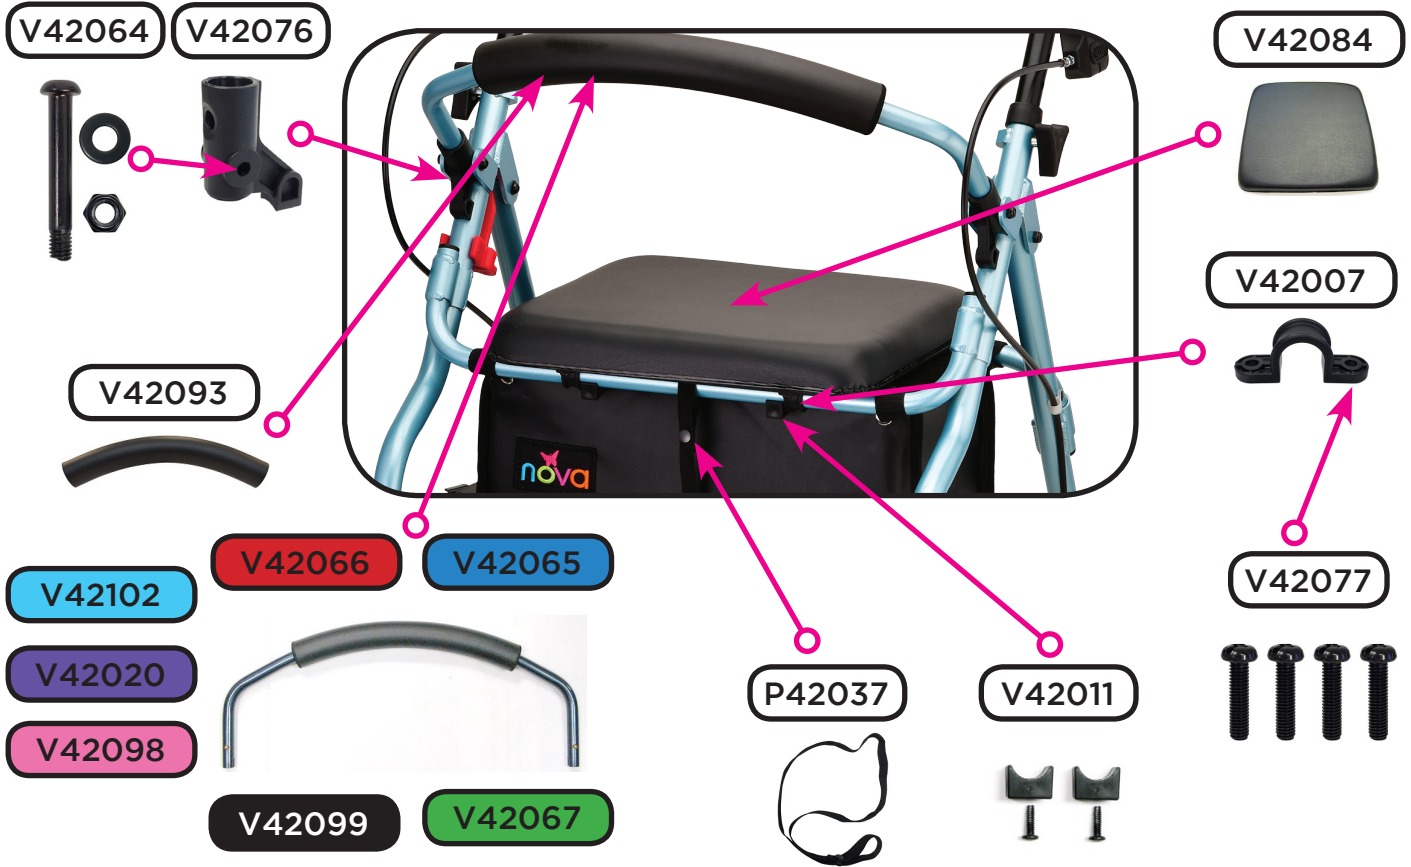

H-1002

V42089

V42009

Seat & Backrest

Folding Mechanism & Accessories

Wheel & Lower Assembly Components

Item Number 4220

Zoom 20

Item Number 4220

Zoom 20

SERIAL # BEGINNING WITH "NV"

ITEM NUMBER	DESCRIPTION	UOM
V42064	SCREW & NUT FOR BACKREST	EACH
V42077	SCREW TO ATTACH PADDED SEAT	SET
P42015	SCREW FOR BRAKE SHOE	EACH
P42007	SCREW FOR FOLDING MECH. & SLANTED FRAME PLUG	EACH
V42009	SCREW SET FOR A-FRAME	SET
P40007	SCREW TO ADJUST CABLE TENSION	EACH
P40035	SCREW TO ATTACH FORK TO FRAME <i>PRE FEB. 2015</i>	EACH
C40006	SCREW TO ATTACH HAND BRAKE	EACH
V42007	SEAT CLAMP	EACH
V42084	SEAT- PADDED	EACH
P40003	SILENCER FOR ADJ. HANDLE	EACH
V42090	SPACER CONTOURED FOR REAR WHEEL	EACH
V42091	SPACER FOR REAR WHEEL AXLE	EACH
P42013	SPRING FOR BRAKE (PAIR)	PAIR
V42002	STEM & WASHERS FOR V42001 FORK	EACH
V42011	STOPPER FOR SEAT (PAIR)	PAIR
V42089	TRIANGLE SHAPED HEIGHT ADJUSTMENT	EACH
P42009	WASHER FOR FOLDING MECHANISM	EACH
P42010	CONTOURED WASHER FOR FOLDING MECHANISM	EACH
V42074D	WHEEL 8"	EACH
P40014	WHITE PLASTIC WASHER FOR BRAKE SCREW	EACH