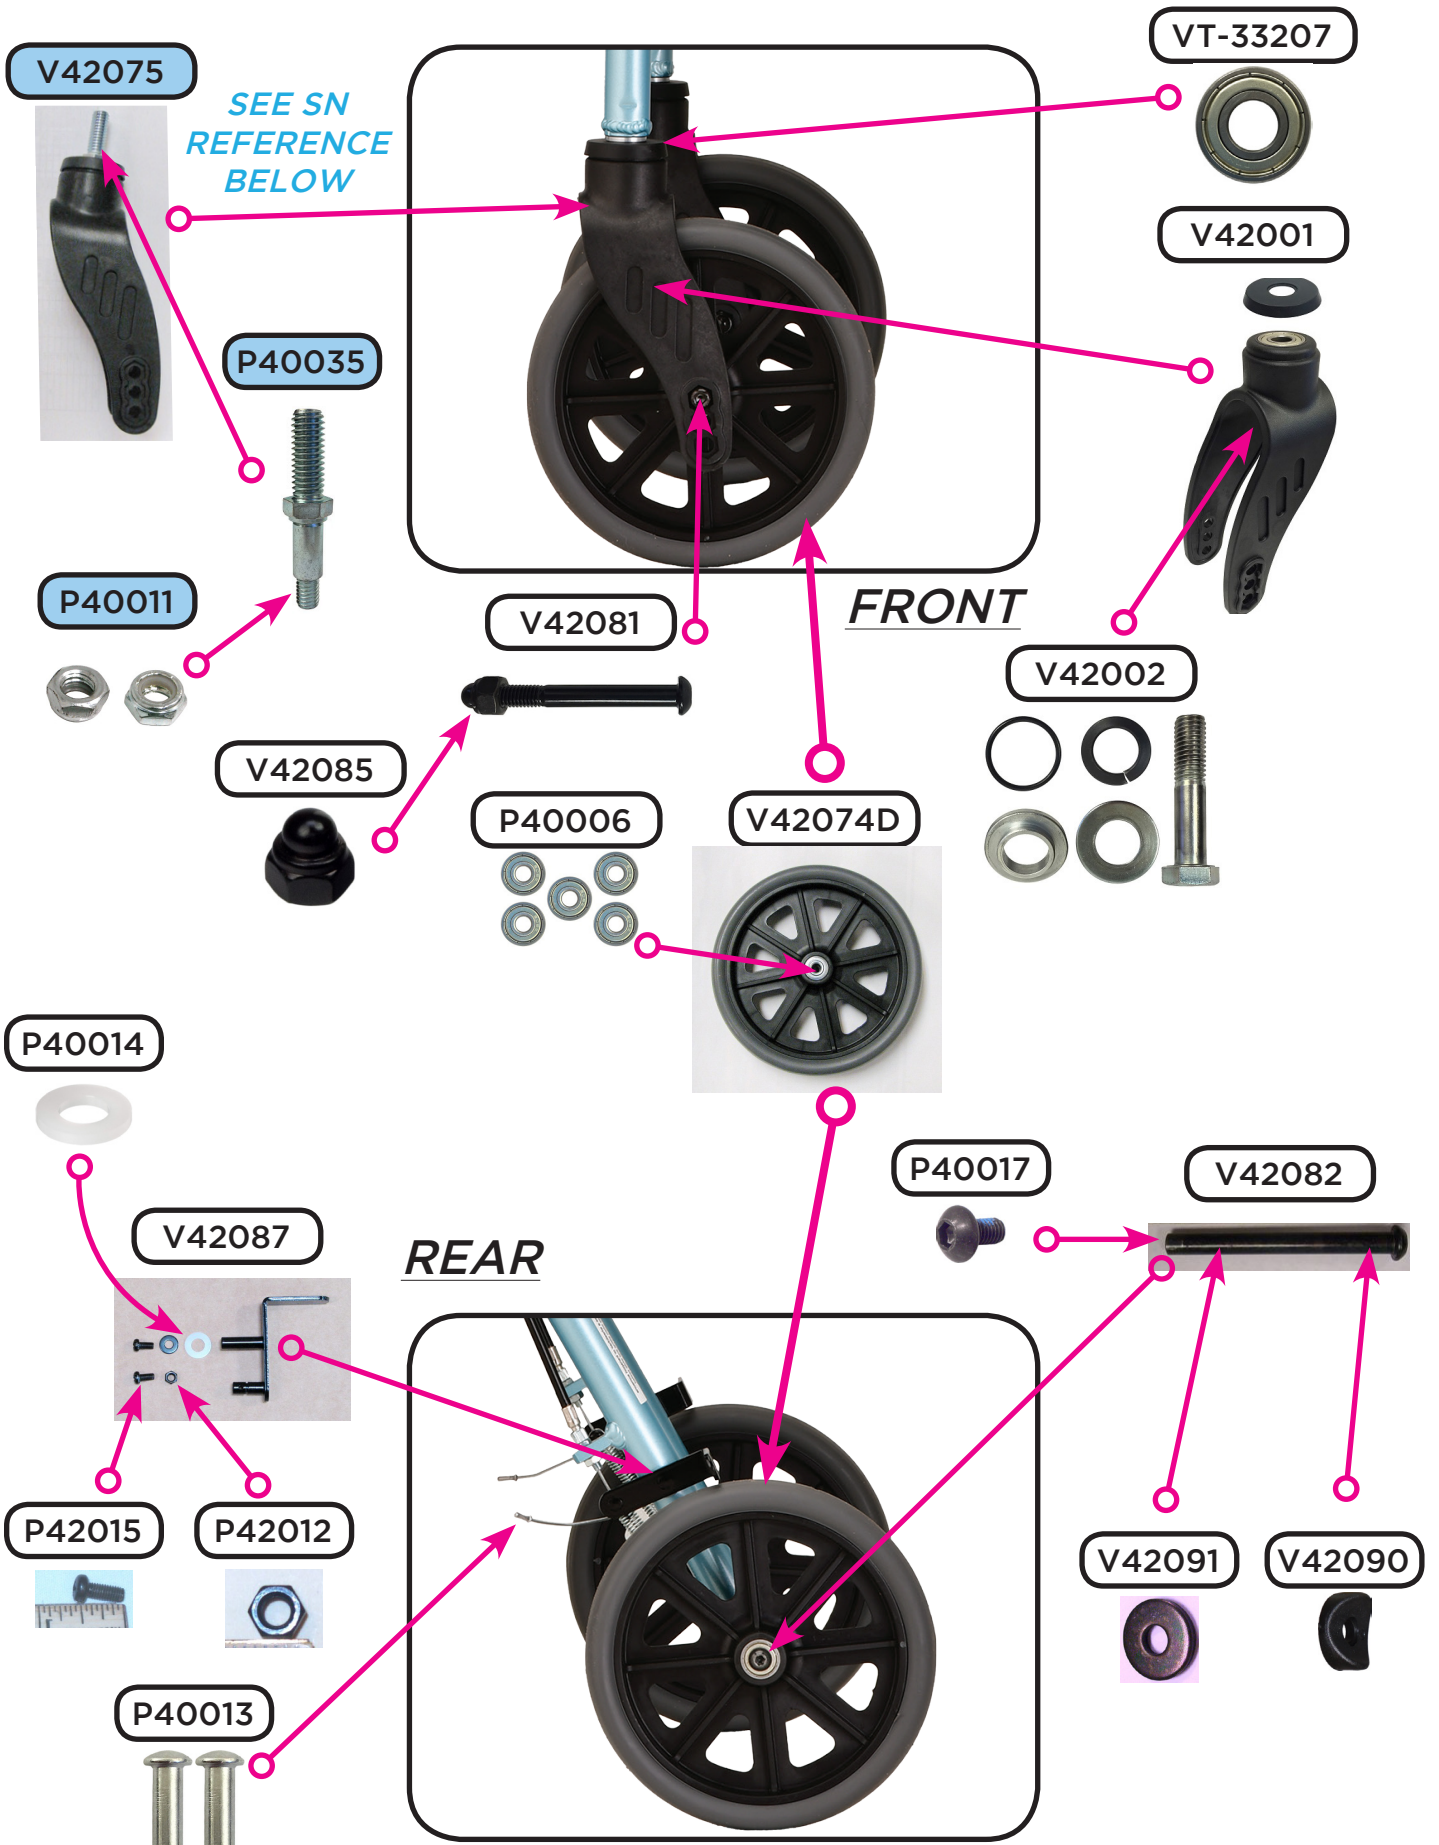

H-1002

V42089

V42009

Seat & Backrest

Folding Mechanism & Accessories

Wheel & Lower Assembly Components

Item Number 4220

Zoom 20

Item Number 4220

Zoom 20

SERIAL # BEGINNING WITH "NV"

ITEM NUMBER	DESCRIPTION	UOM
V42064	SCREW & NUT FOR BACKREST	EACH
V42077	SCREW TO ATTACH PADDED SEAT	SET
P42015	SCREW FOR BRAKE SHOE	EACH
P42007	SCREW FOR FOLDING MECH. & SLANTED FRAME PLUG	EACH
V42009	SCREW SET FOR A-FRAME	SET
P40007	SCREW TO ADJUST CABLE TENSION	EACH
P40035	SCREW TO ATTACH FORK TO FRAME <i>PRE FEB. 2015</i>	EACH
C40006	SCREW TO ATTACH HAND BRAKE	EACH
V42007	SEAT CLAMP	EACH
V42084	SEAT- PADDED	EACH
P40003	SILENCER FOR ADJ. HANDLE	EACH
V42090	SPACER CONTOURED FOR REAR WHEEL	EACH
V42091	SPACER FOR REAR WHEEL AXLE	EACH
P42013	SPRING FOR BRAKE (PAIR)	PAIR
V42002	STEM & WASHERS FOR V42001 FORK	EACH
V42011	STOPPER FOR SEAT (PAIR)	PAIR
V42089	TRIANGLE SHAPED HEIGHT ADJUSTMENT	EACH
P42009	WASHER FOR FOLDING MECHANISM	EACH
P42010	CONTOURED WASHER FOR FOLDING MECHANISM	EACH
V42074D	WHEEL 8"	EACH
P40014	WHITE PLASTIC WASHER FOR BRAKE SCREW	EACH