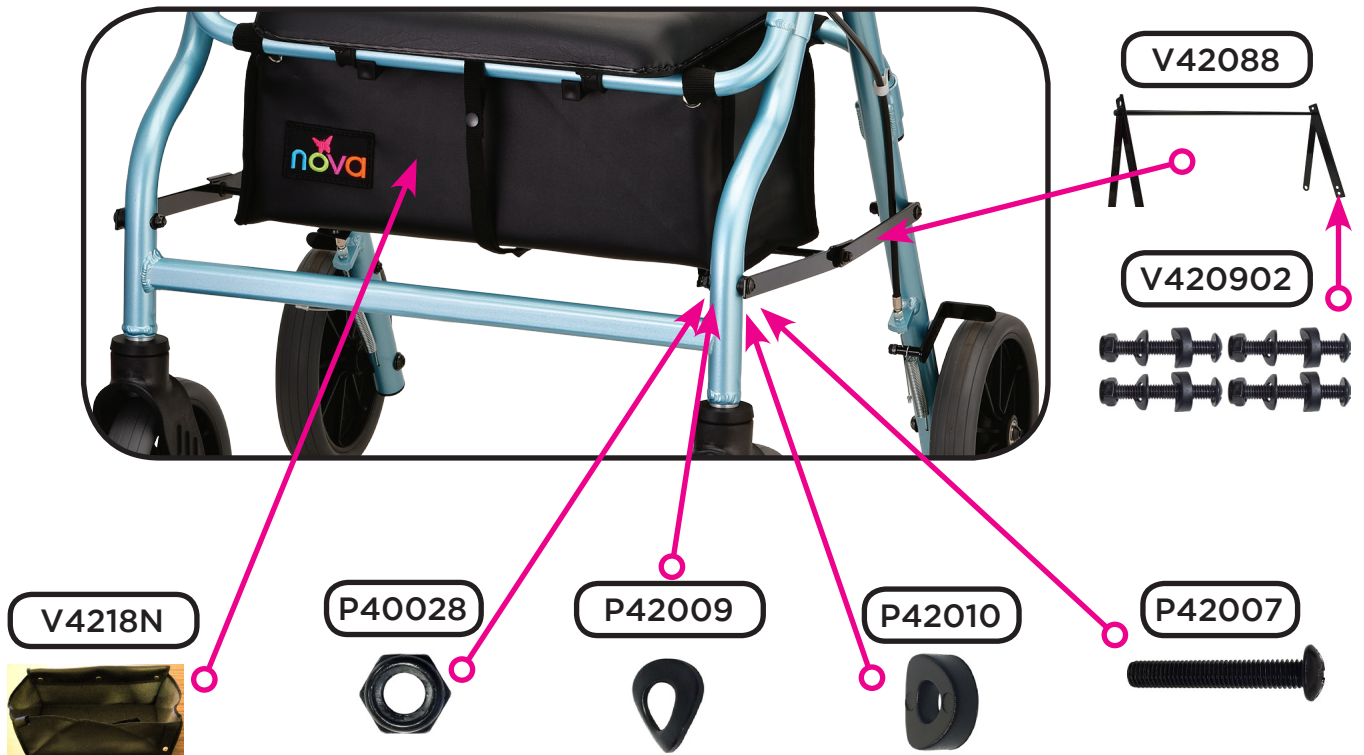

H-1002

V42089

V42009

Seat & Backrest

Folding Mechanism & Accessories

Wheel & Lower Assembly Components

Item Number 4220

Zoom 20