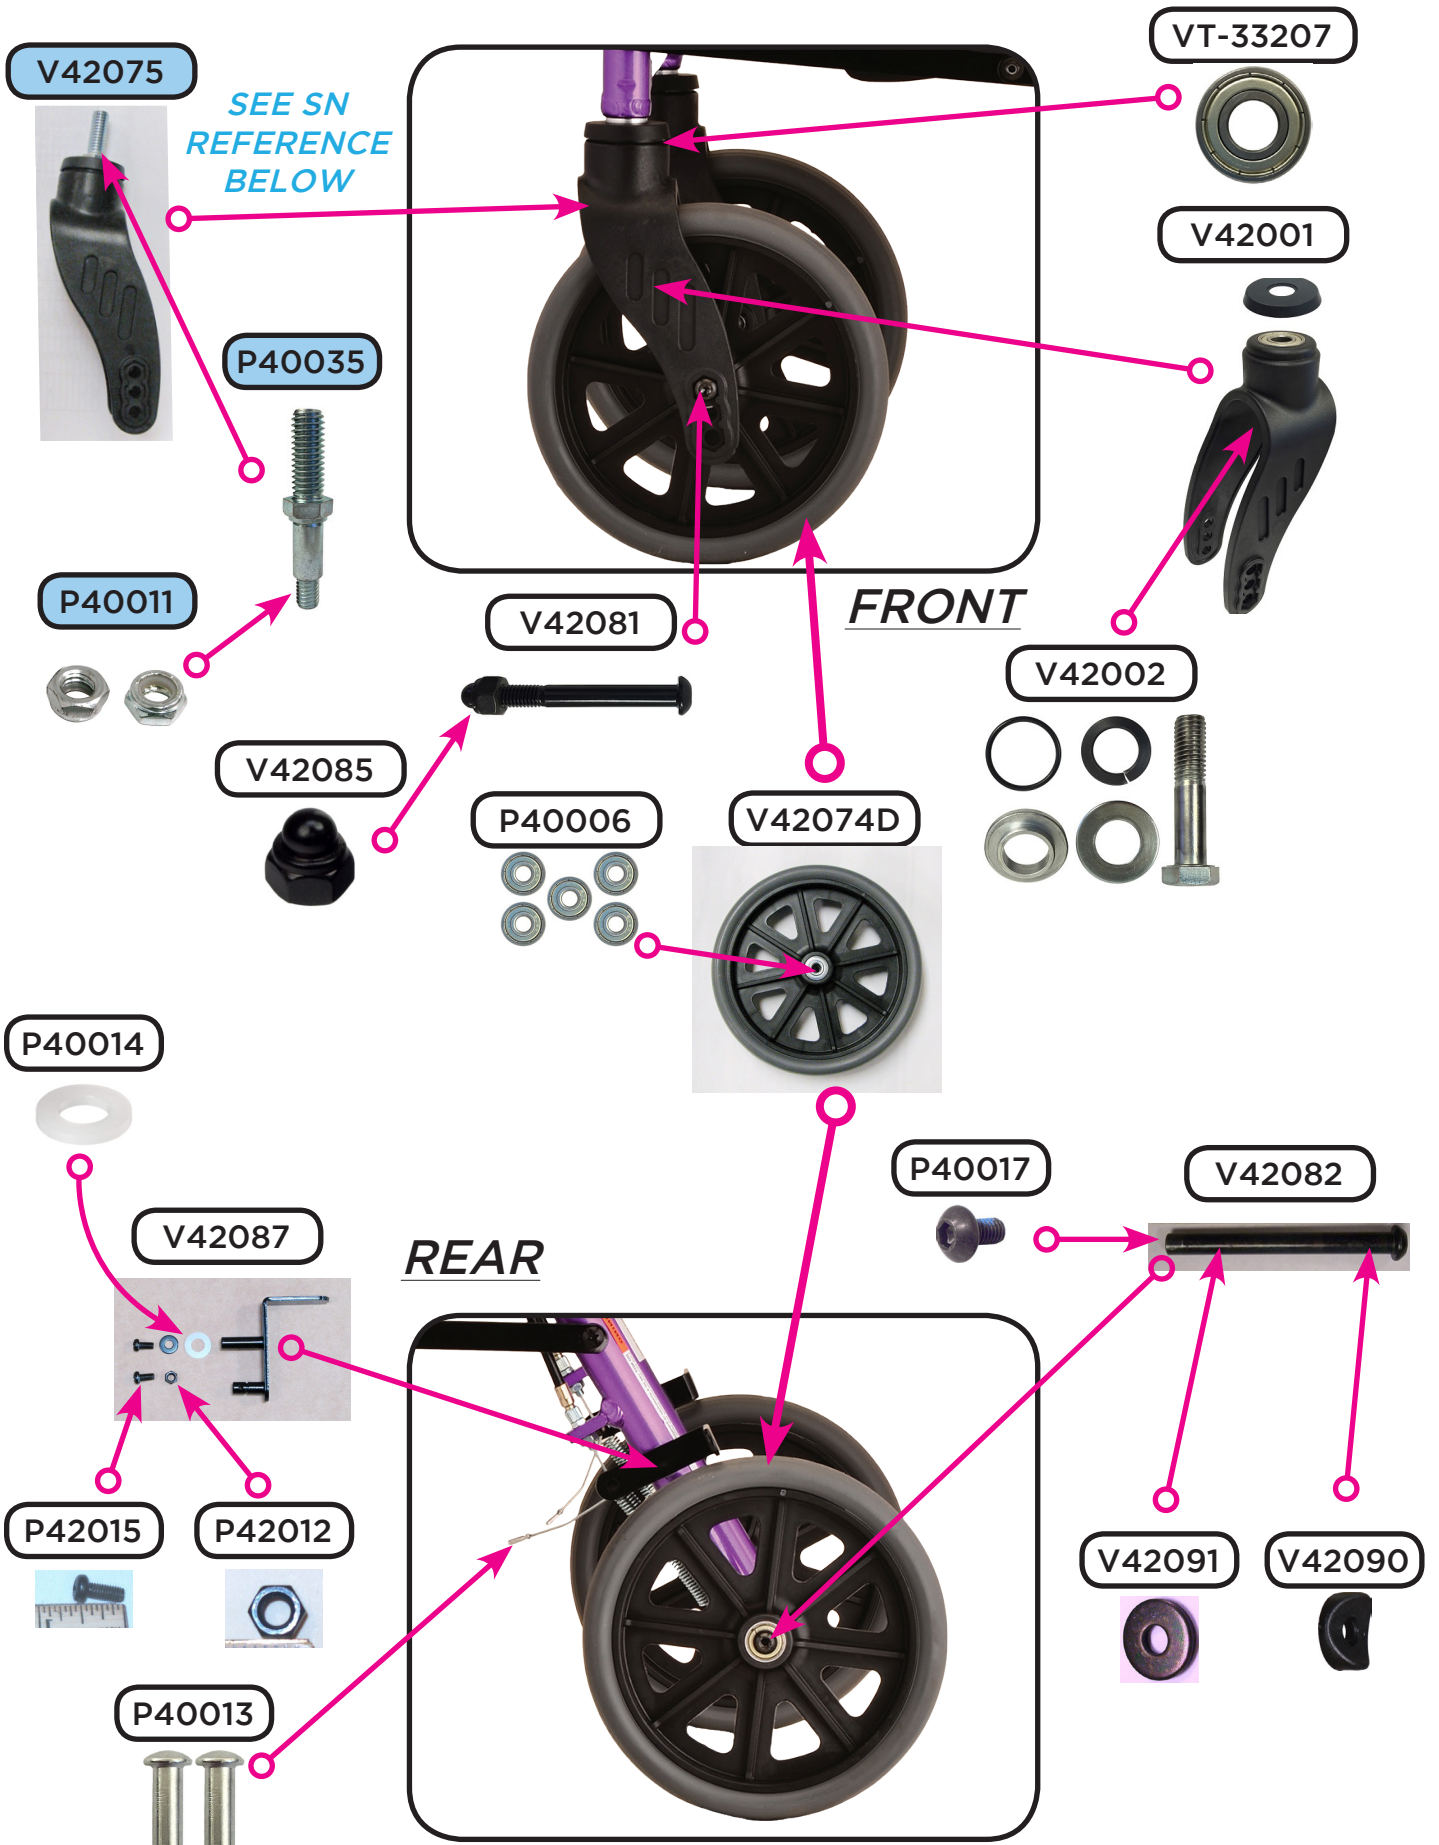

# Upper Assembly Components

## Seat & Backrest

# Wheel & Lower Assembly Components

Item Number 4218

**Zoom 18**

SERIAL # BEGINNING WITH "NV"

ITEM NUMBER	DESCRIPTION	UOM
V42081	AXLE FOR FRONT WHEEL	EACH
V42082	AXLE FOR REAR WHEEL- FEMALE	EACH
P40017	AXLE REAR WHEEL - MALE	EACH
V42065	BACKREST BLUE FLIP-BACK	EACH
V42102	BACKREST FLIP SKYBLUE	EACH
V42098	BACKREST PINK FLIP-BACK	EACH
V42020	BACKREST PURPLE FLIP-BACK	EACH
V42066	BACKREST RED FLIP-BACK	EACH
VT-33207	BEARING FOR SWIVEL FRONT FORK	EACH
P40006	BEARINGS FOR 5"/6"/8" WHEEL (BAG OF 5)	SET
P42037	BLACK STRAP FOR FOLDING MECHANISM	EACH
P-CABLE	BRAKE CABLE (PAIR)	PAIR
V42087	BRAKE SHOE	EACH
P-COVER	CABLE COVER BLACK	EACH
P40013	CRIMP FOR STEEL CABLE (PAIR)	PAIR
V42093	FOAM FOR FLIP-UP BACKREST	EACH
V42088	FOLDING MECHANISM	EACH
V42001	FORK FRONT	EACH
V42075	FORK FRONT <i>PRE FEB. 2015</i>	EACH
B14-C	HAND BRAKE WITH STEEL CABLE	EACH
V42010	HAND GRIP ANATOMICAL (PAIR)	PAIR
V42095	HANDLE BAR LEFT	EACH
V42092	HANDLE BAR RIGHT	EACH
H-1002	LOCK N LOAD	EACH
P40028	NUT FOR AXLE, FOLDING MECH. AND A-FRAME	EACH
P42012	NUT FOR BRAKE SHOE SCREW	EACH
P40011	NUT FOR FORK STEM <i>PRE FEB. 2015</i>	EACH
V42085	NUT FOR FRONT AXLE	EACH
V42094	PLUG FOR SLANTED FOLDING FRAME	EACH
V4218N	POUCH W/INNER POCKET	EACH
V42076	RECEIVER FOR REMOVABLE BACKREST	EACH
P40047	REFLECTOR FOR BRAKE HANDLE	EACH
V42064	SCREW & NUT FOR BACKREST	EACH
V42077	SCREWS TO ATTACH PADDED SEAT	SET