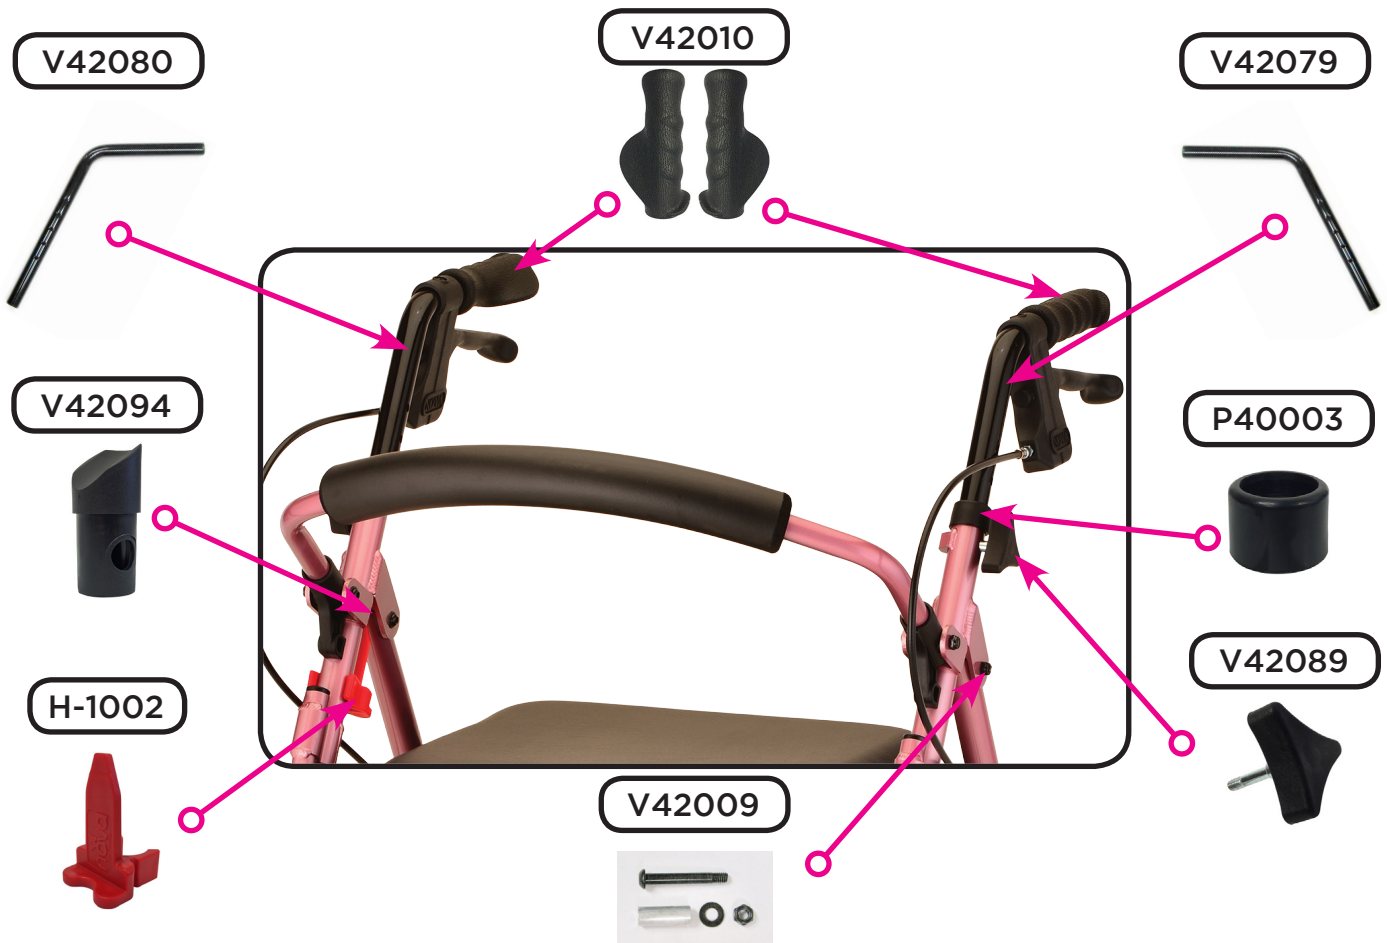

If you need further assistance, please call our customer service team at **(800) 557-6682**.

Thank you!

Figure 1

Hand Brake Mechanism

Upper Assembly Components

Seat & Backrest

Folding Mechanism & Accessories

Wheel & Lower Assembly Components

Item Number 4209C

GetGo Junior

SERIAL # BEGINNING WITH "NV"

ITEM NUMBER	DESCRIPTION	UOM
V420201	AXLE & NUT FOR FRONT WHEEL	EACH
V42097	AXLE FOR REAR WHEEL	EACH
V42065	BACKREST BLUE FLIP-BACK	EACH
V42098	BACKREST PINK FLIP-BACK	EACH
V42020	BACKREST PURPLE FLIP-BACK	EACH
V42066	BACKREST RED FLIP-BACK	EACH
V42102	BACKREST SKYBLUE FLIP-BACK	EACH
VT-33207	BEARING FOR SWIVEL FRONT FORK	EACH
P40006	BEARINGS FOR WHEEL	BAG5
P42037	BLACK STRAP CROSSBAR	EACH
P-CABLE	BRAKE CABLE (PAIR)	PAIR
V42087	BRAKE SHOE	EACH
P-COVER	CABLE COVER BLACK	EACH
P42038	COMPLETE FOLDING MECHANISM	EACH
P40013	CRIMP FOR STEEL CABLE (PAIR)	PAIR
V42093	FOAM FOR FLIP-UP BACKREST	EACH
P42065	FORK FOR 6" FRONT WHEEL	EACH
B14-C	HAND BRAKE WITH STEEL CABLE	EACH
V42010	HAND GRIP ANATOMICAL	PAIR
V42079	HANDLE FOR LEFT SIDE	EACH
V42080	HANDLE FOR RIGHT SIDE	EACH
V420902	HARDWARE FOR FOLDING MECHANISM	EACH
H-1002	LOCK N LOAD	EACH
P40015	NUT COVER FOR WHEEL AXLES	EACH
P42012	NUT FOR BRAKE SHOE SCREW	EACH
P40028	NUT FOR FOLDING MECH	EACH
P40016	NUT FOR FRONT/REAR WHEEL AXLE	BAG5
V42094	PLUG FOR SLANTED FOLDING FRAME	EACH
V4218N	POUCH W/INNER POCKET	EACH
V42076	RECEIVER FOR REMOVABLE BACKREST	EACH
P40047	REFLECTOR FOR BRAKE HANDLE	EACH
V42064	SCREW & NUT FOR BACKREST HINGE	EACH
V42077	SCREW & WASHERS FOR PADDED SEAT	SET4
P42015	SCREW FOR BRAKE SHOE	EACH
P42007	SCREW FOR FOLDING MECH. & SLANTED FRAME PLUG	EACH