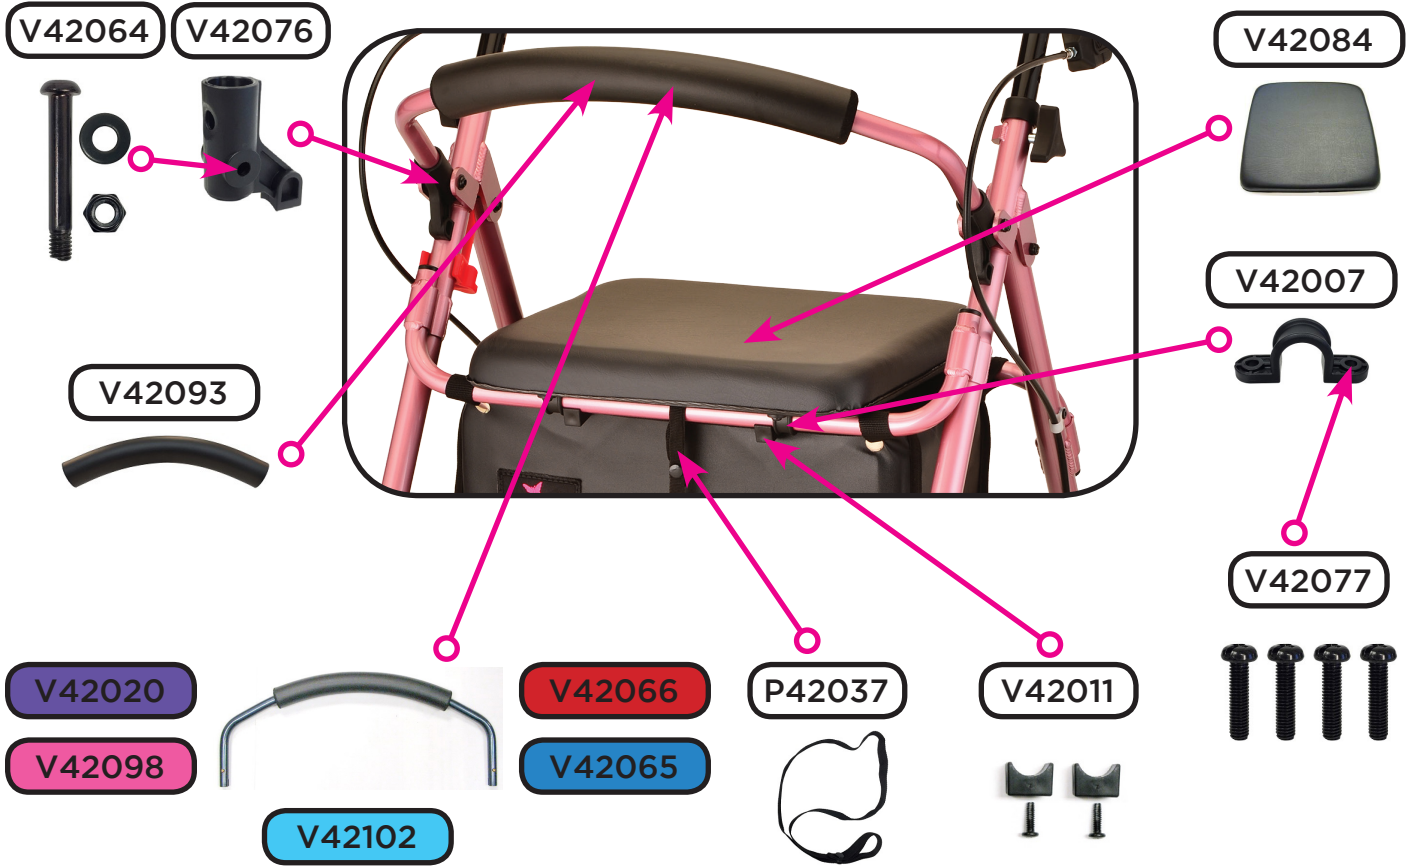

If you need further assistance, please call our customer service team at **(800) 557-6682**.

Thank you!

Figure 1

Hand Brake Mechanism

Upper Assembly Components

Seat & Backrest

Folding Mechanism & Accessories

Wheel & Lower Assembly Components

Item Number 4209C

GetGo Junior

SERIAL # BEGINNING WITH "NV"

ITEM NUMBER	DESCRIPTION	UOM
V420201	AXLE & NUT FOR FRONT WHEEL	EACH
V42097	AXLE FOR REAR WHEEL	EACH
V42065	BACKREST BLUE FLIP-BACK	EACH
V42098	BACKREST PINK FLIP-BACK	EACH
V42020	BACKREST PURPLE FLIP-BACK	EACH
V42066	BACKREST RED FLIP-BACK	EACH
V42102	BACKREST SKYBLUE FLIP-BACK	EACH
VT-33207	BEARING FOR SWIVEL FRONT FORK	EACH
P40006	BEARINGS FOR WHEEL	BAG5
P42037	BLACK STRAP CROSSBAR	EACH
P-CABLE	BRAKE CABLE (PAIR)	PAIR
V42087	BRAKE SHOE	EACH
P-COVER	CABLE COVER BLACK	EACH
P42038	COMPLETE FOLDING MECHANISM	EACH
P40013	CRIMP FOR STEEL CABLE (PAIR)	PAIR
V42093	FOAM FOR FLIP-UP BACKREST	EACH
P42065	FORK FOR 6" FRONT WHEEL	EACH
B14-C	HAND BRAKE WITH STEEL CABLE	EACH
V42010	HAND GRIP ANATOMICAL	PAIR
V42079	HANDLE FOR LEFT SIDE	EACH
V42080	HANDLE FOR RIGHT SIDE	EACH
V420902	HARDWARE FOR FOLDING MECHANISM	EACH
H-1002	LOCK N LOAD	EACH
P40015	NUT COVER FOR WHEEL AXLES	EACH
P42012	NUT FOR BRAKE SHOE SCREW	EACH
P40028	NUT FOR FOLDING MECH	EACH
P40016	NUT FOR FRONT/REAR WHEEL AXLE	BAG5
V42094	PLUG FOR SLANTED FOLDING FRAME	EACH
V4218N	POUCH W/INNER POCKET	EACH
V42076	RECEIVER FOR REMOVABLE BACKREST	EACH
P40047	REFLECTOR FOR BRAKE HANDLE	EACH
V42064	SCREW & NUT FOR BACKREST HINGE	EACH
V42077	SCREW & WASHERS FOR PADDED SEAT	SET4
P42015	SCREW FOR BRAKE SHOE	EACH
P42007	SCREW FOR FOLDING MECH. & SLANTED FRAME PLUG	EACH