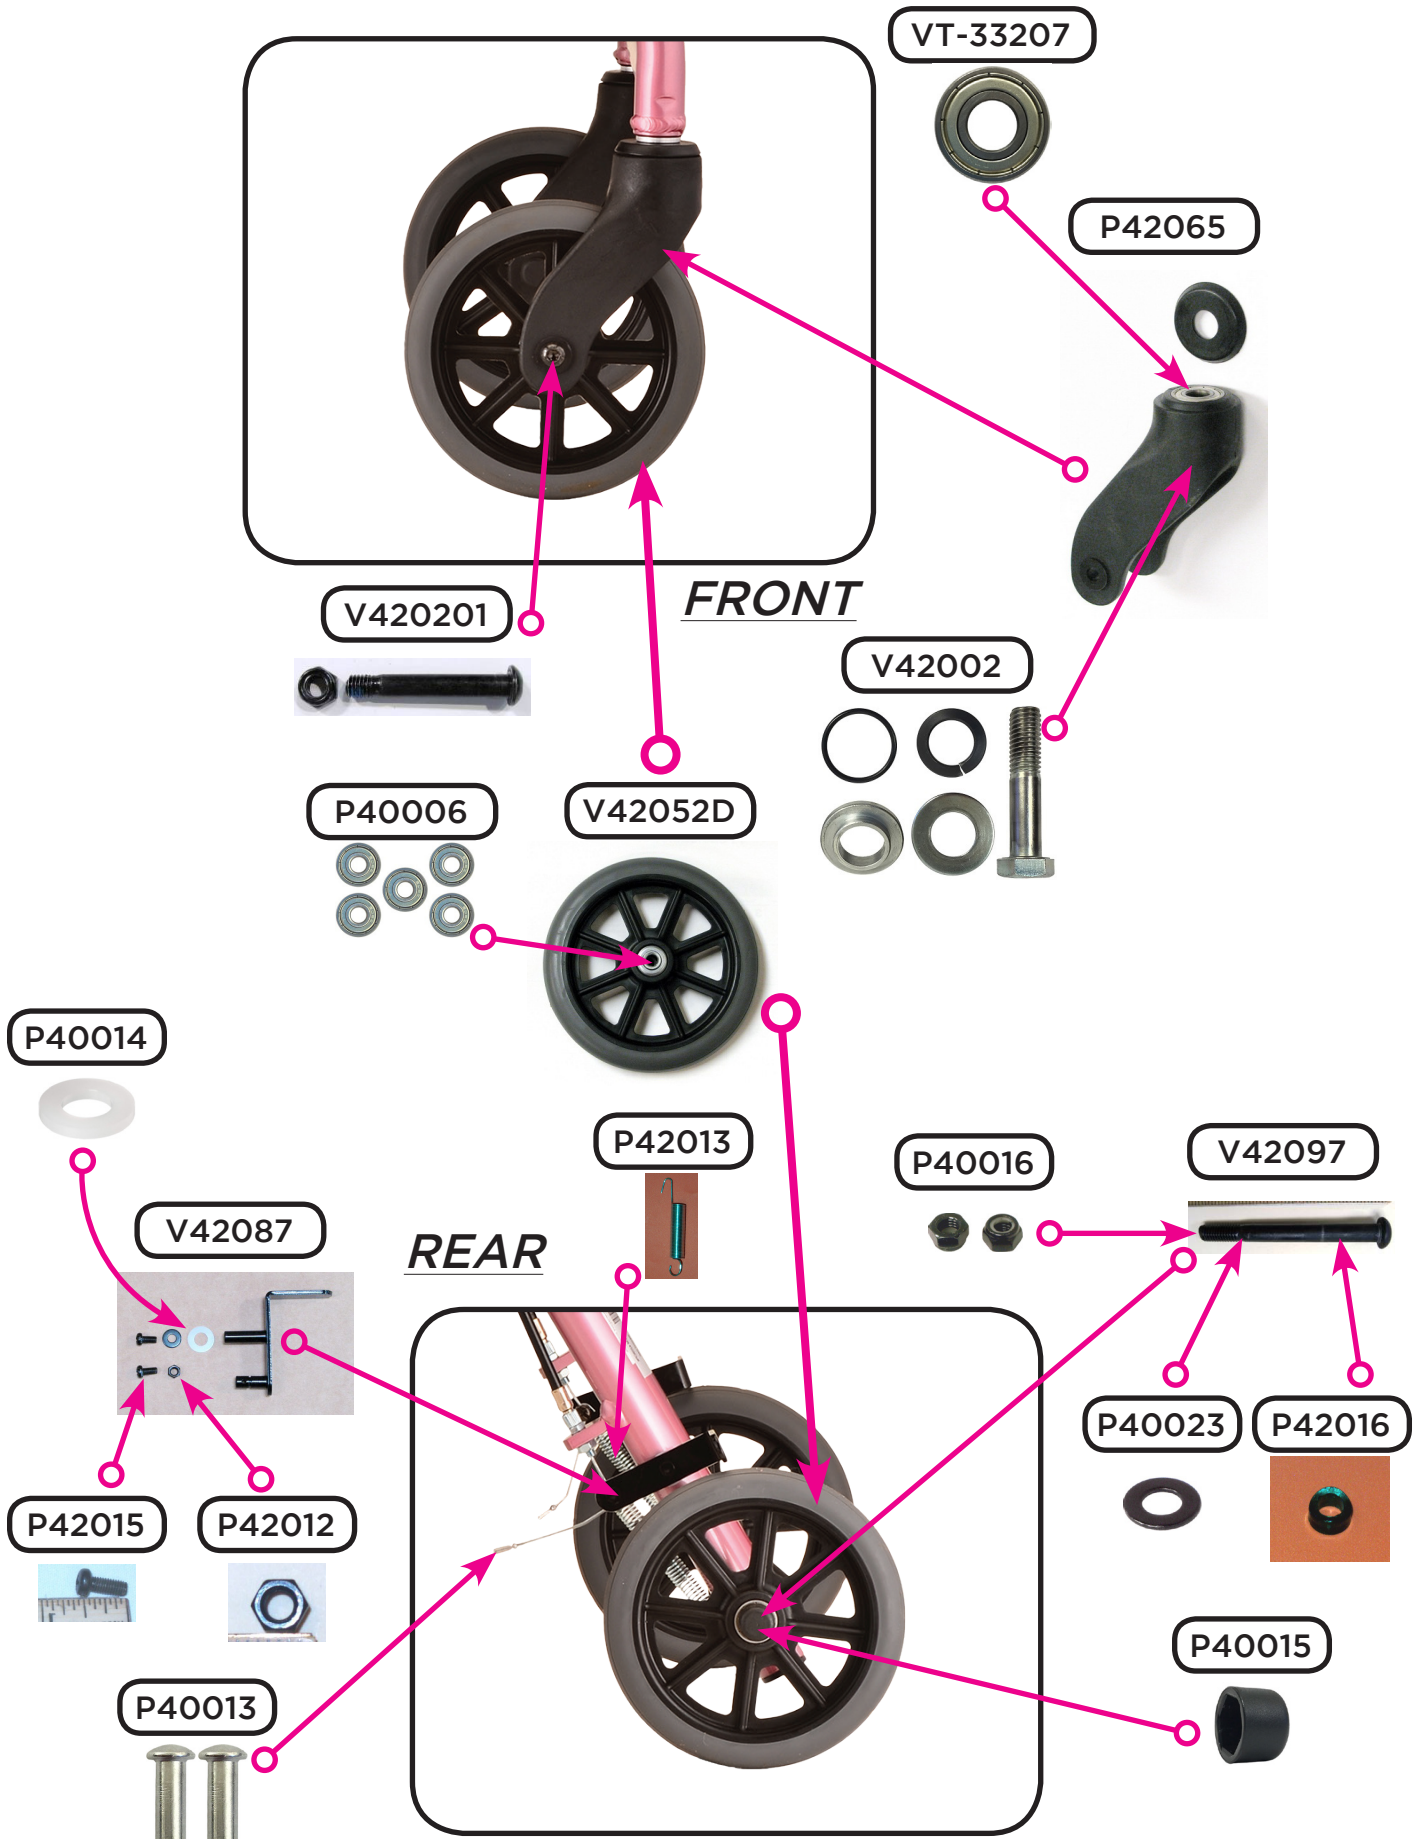

Wheel & Lower Assembly Components

Item Number 4209C

GetGo Junior

SERIAL # BEGINNING WITH "NV"

ITEM NUMBER	DESCRIPTION	UOM
V420201	AXLE & NUT FOR FRONT WHEEL	EACH
V42097	AXLE FOR REAR WHEEL	EACH
V42065	BACKREST BLUE FLIP-BACK	EACH
V42098	BACKREST PINK FLIP-BACK	EACH
V42020	BACKREST PURPLE FLIP-BACK	EACH
V42066	BACKREST RED FLIP-BACK	EACH
V42102	BACKREST SKYBLUE FLIP-BACK	EACH
VT-33207	BEARING FOR SWIVEL FRONT FORK	EACH
P40006	BEARINGS FOR WHEEL	BAG5
P42037	BLACK STRAP CROSSBAR	EACH
P-CABLE	BRAKE CABLE (PAIR)	PAIR
V42087	BRAKE SHOE	EACH
P-COVER	CABLE COVER BLACK	EACH
P42038	COMPLETE FOLDING MECHANISM	EACH
P40013	CRIMP FOR STEEL CABLE (PAIR)	PAIR
V42093	FOAM FOR FLIP-UP BACKREST	EACH
P42065	FORK FOR 6" FRONT WHEEL	EACH
B14-C	HAND BRAKE WITH STEEL CABLE	EACH
V42010	HAND GRIP ANATOMICAL	PAIR
V42079	HANDLE FOR LEFT SIDE	EACH
V42080	HANDLE FOR RIGHT SIDE	EACH
V420902	HARDWARE FOR FOLDING MECHANISM	EACH
H-1002	LOCK N LOAD	EACH
P40015	NUT COVER FOR WHEEL AXLES	EACH
P42012	NUT FOR BRAKE SHOE SCREW	EACH
P40028	NUT FOR FOLDING MECH	EACH
P40016	NUT FOR FRONT/REAR WHEEL AXLE	BAG5
V42094	PLUG FOR SLANTED FOLDING FRAME	EACH
V4218N	POUCH W/INNER POCKET	EACH
V42076	RECEIVER FOR REMOVABLE BACKREST	EACH
P40047	REFLECTOR FOR BRAKE HANDLE	EACH
V42064	SCREW & NUT FOR BACKREST HINGE	EACH
V42077	SCREW & WASHERS FOR PADDED SEAT	SET4
P42015	SCREW FOR BRAKE SHOE	EACH
P42007	SCREW FOR FOLDING MECH. & SLANTED FRAME PLUG	EACH