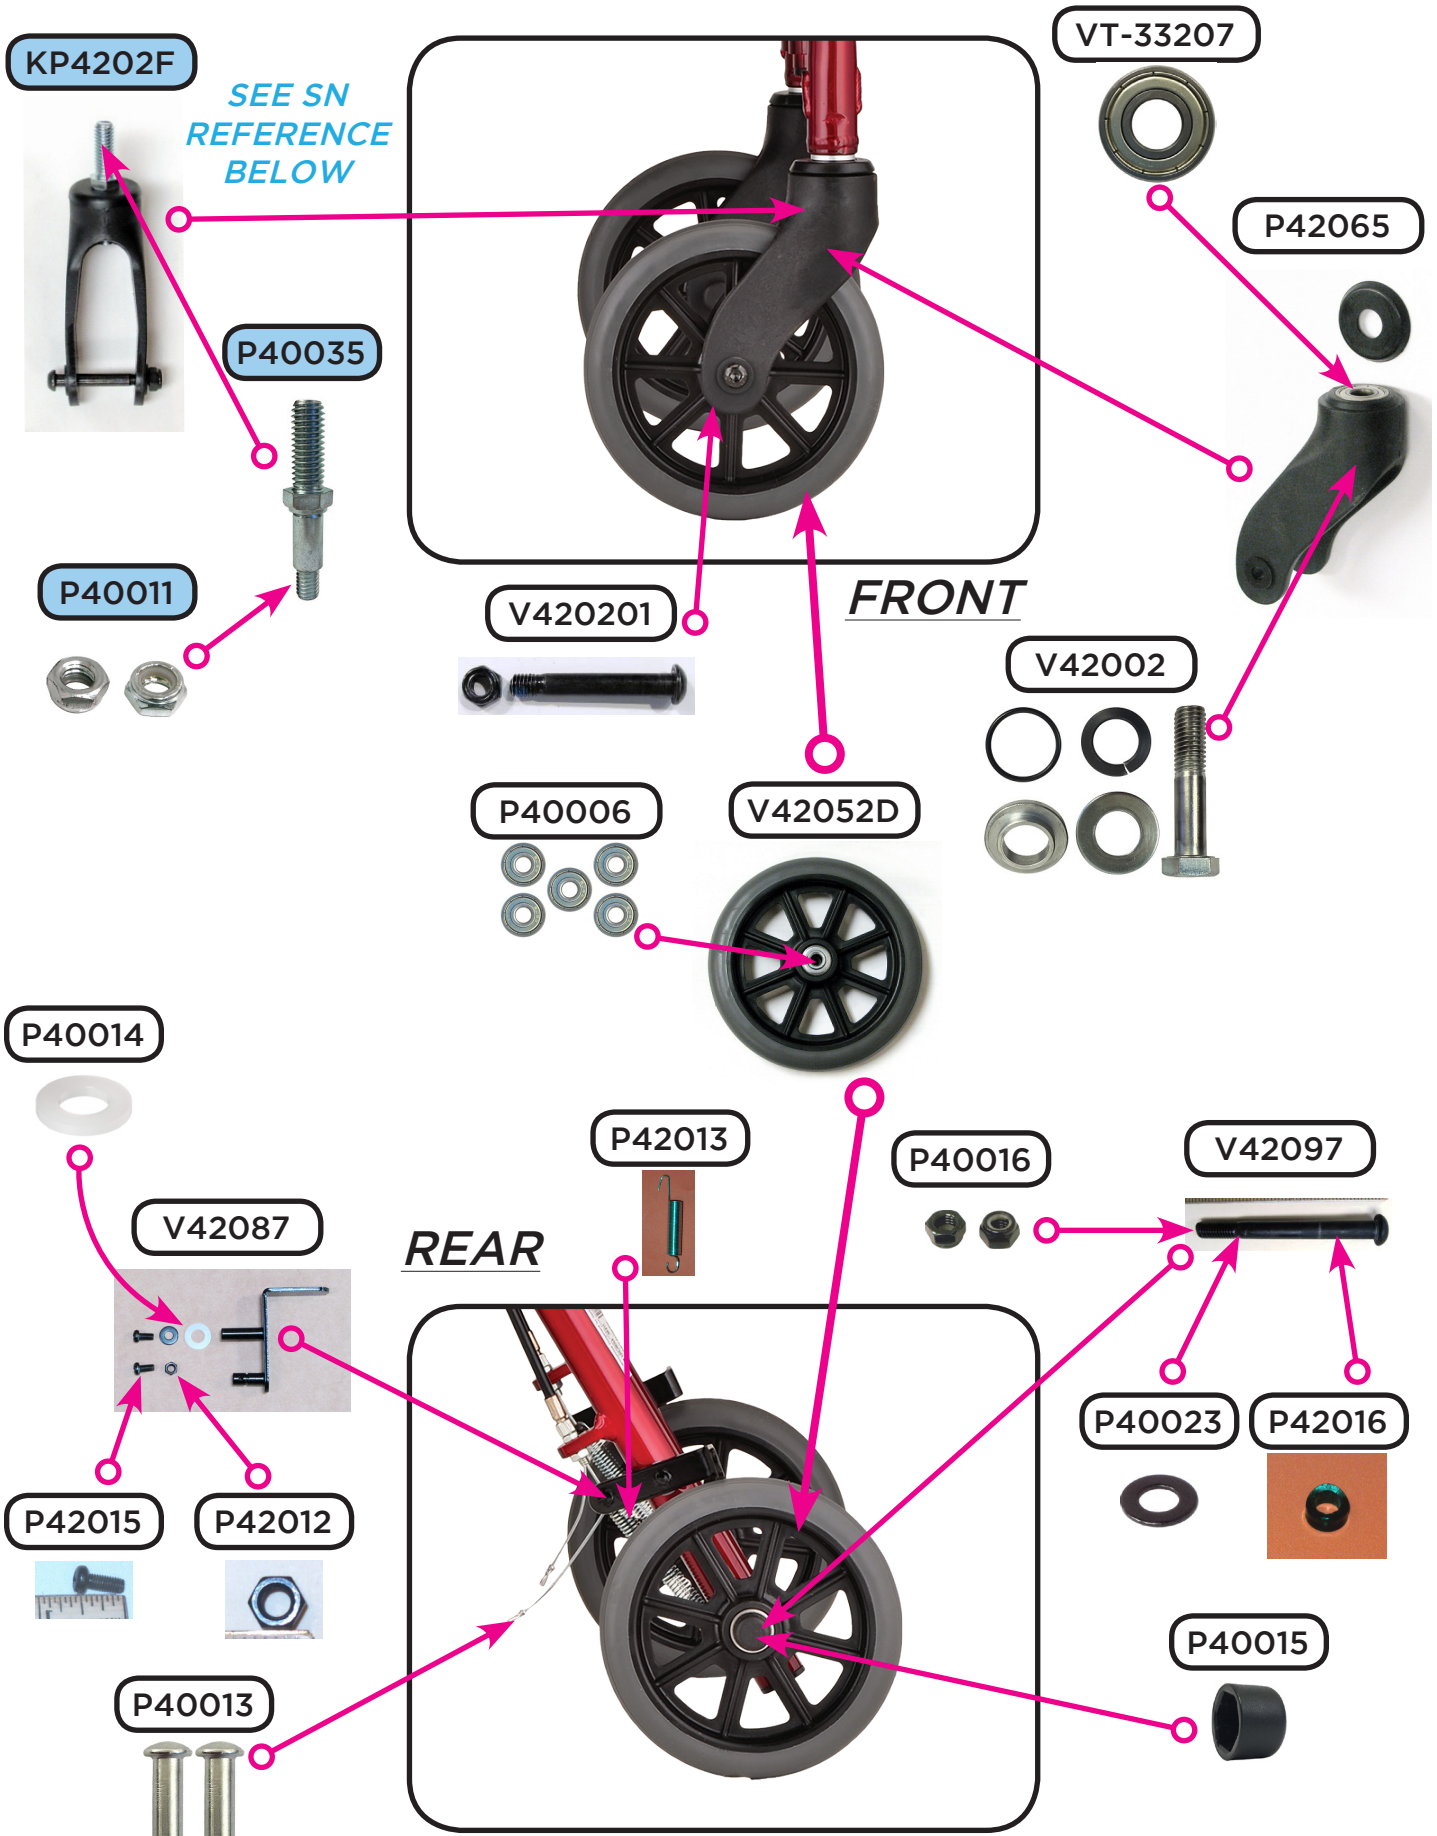

## Seat & Backrest

## Folding Mechanism & Accessories

# Wheel & Lower Assembly Components

Item Number 4208C

**GetGo Petite**

SERIAL # BEGINNING WITH "NV"

ITEM NUMBER	DESCRIPTION	UOM
V420201	AXLE & NUT FOR FRONT WHEEL	EACH
V42097	AXLE FOR REAR WHEEL	EACH
V42069	BACKREST BLUE FLIP-BACK	EACH
V42100	BACKREST PINK FLIP-BACK	EACH
V42021	BACKREST PURPLE FLIP-BACK	EACH
V42070	BACKREST RED FLIP-BACK	EACH
VT-33207	BEARING FOR SWIVEL FRONT FORK	EACH
P40006	BEARINGS FOR WHEEL	BAG5
P42037	BLACK STRAP CROSSBAR	EACH
P-CABLE	BRAKE CABLE (PAIR)	PAIR
V42087	BRAKE SHOE	EACH
P-COVER	CABLE COVER BLACK	EACH
P40013	CRIMP FOR STEEL CABLE (PAIR)	PAIR
V42093	FOAM FOR FLIP-UP BACKREST	EACH
VT-4208C01	FOLDING MECHANISM	EACH
KP4202F	FORK ASSEMBLY FOR 6" FRONT WHEEL <i>PRE FEB. 2015</i>	EACH
P42065	FORK FOR 6" FRONT WHEEL	EACH
B14-C	HAND BRAKE WITH STEEL CABLE	EACH
V42010	HAND GRIP ANATOMICAL	PAIR
V42079	HANDLE FOR LEFT SIDE	EACH
V42080	HANDLE FOR RIGHT SIDE	EACH
V420902	HARDWARE FOR FOLDING MECHANISM	EACH
H-1002	LOCK N LOAD	EACH
P40015	NUT COVER FOR WHEEL AXLES	EACH
P40028	NUT FOR FOLDING MECH	EACH
P42012	NUT FOR BRAKE SHOE SCREW	EACH
P40011	NUT FOR FORK STEM <i>PRE FEB. 2015</i>	EACH
P40016	NUT FOR FRONT/REAR WHEEL AXLE	BAG5
V42094	PLUG FOR SLANTED FOLDING FRAME	EACH
V4218N	POUCH W/INNER POCKET	EACH
V42076	RECEIVER FOR REMOVABLE BACKREST	EACH
P40047	REFLECTOR FOR BRAKE HANDLE	EACH
V42064	SCREW & NUT FOR BACKREST HINGE	EACH
V42077	SCREW & WASHERS FOR PADDED SEAT	SET4