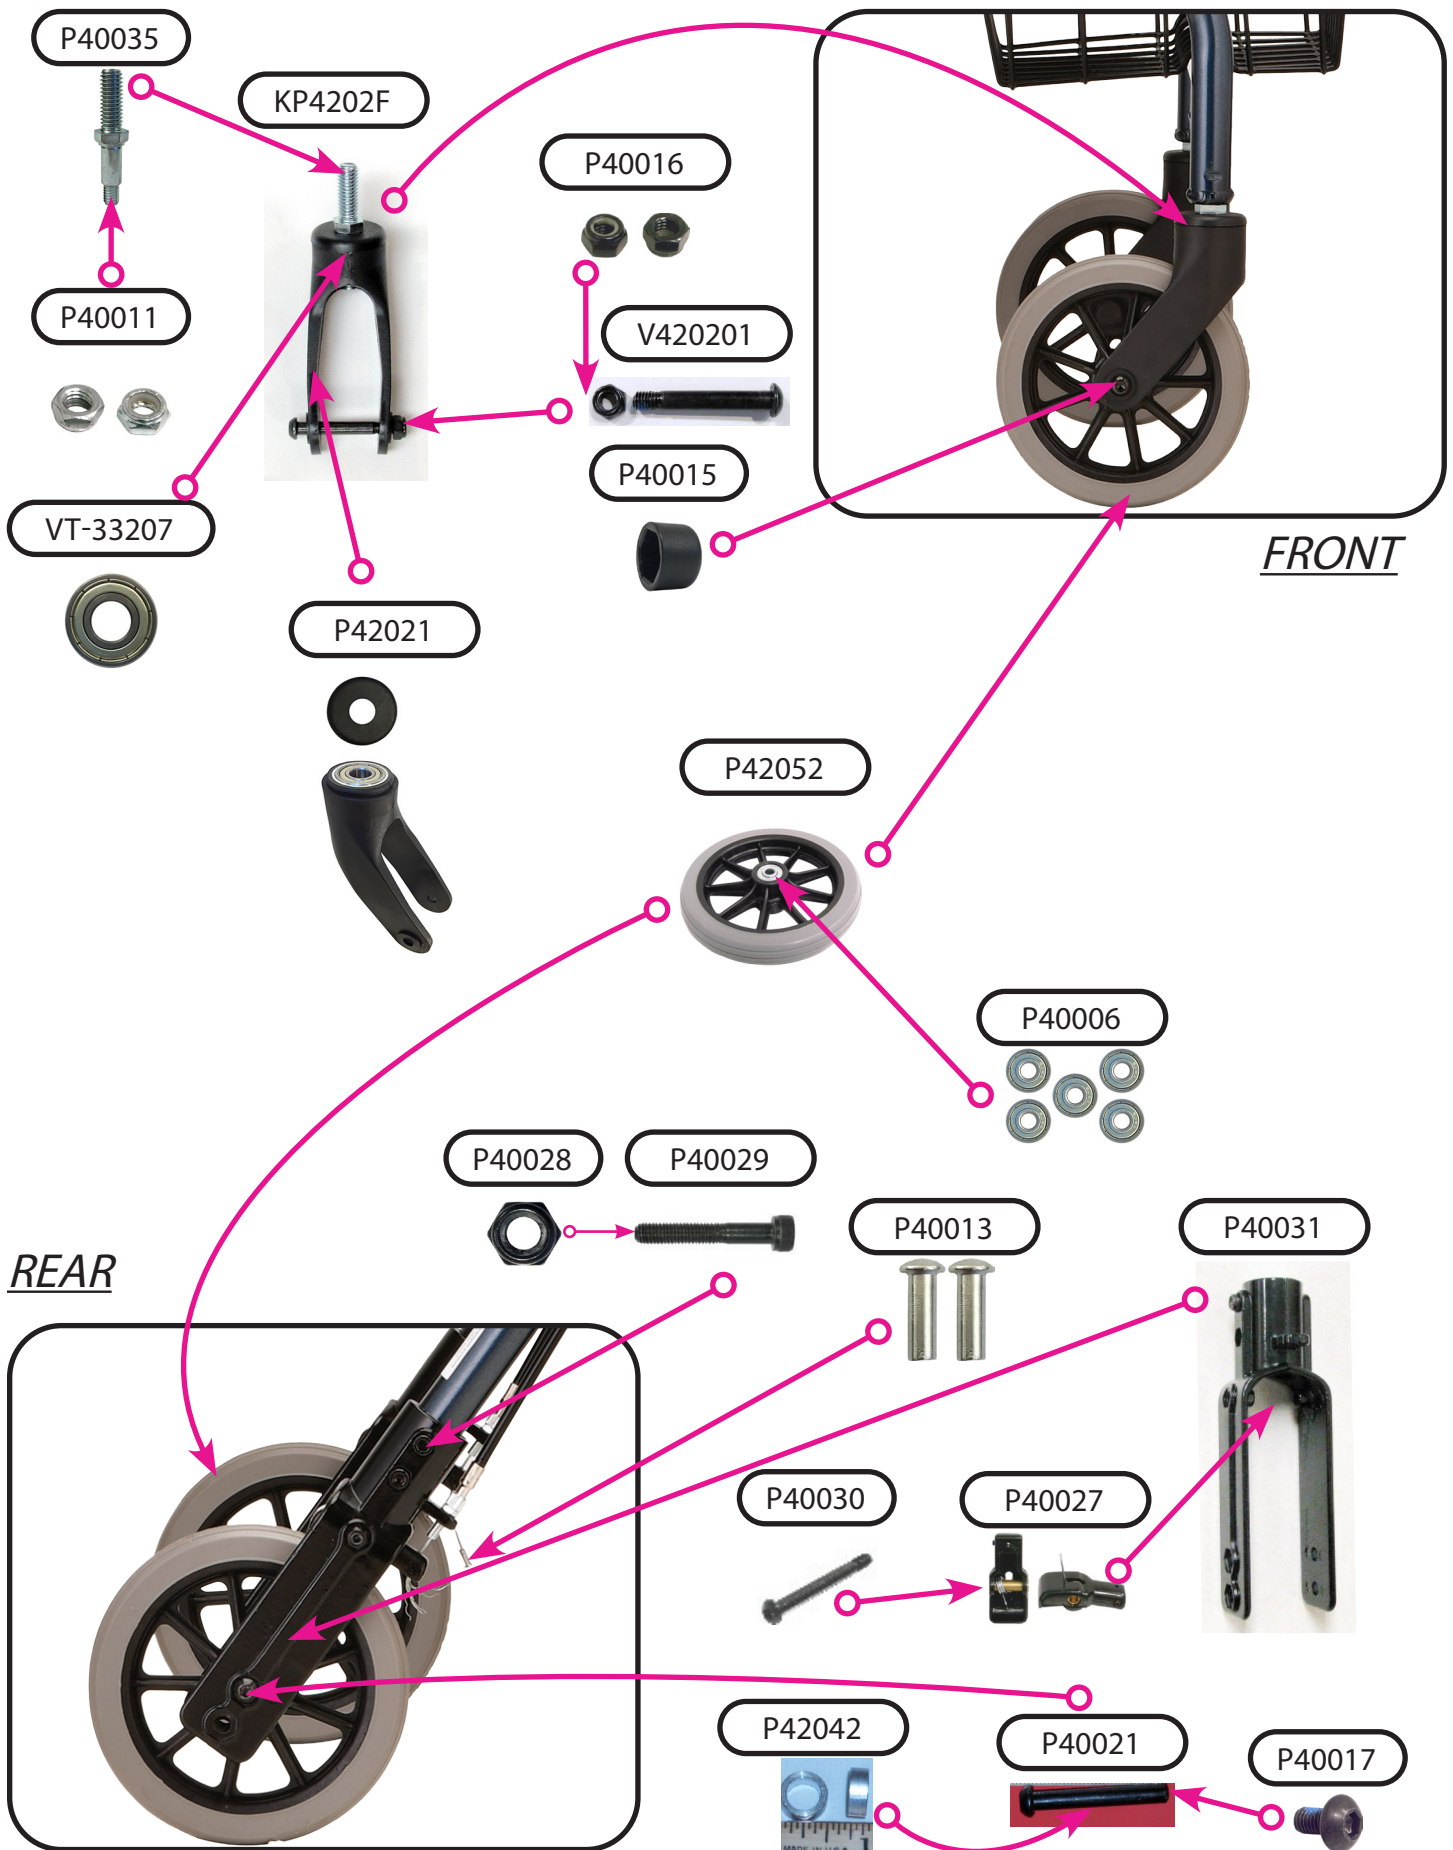

Wheel & Lower Assembly Components