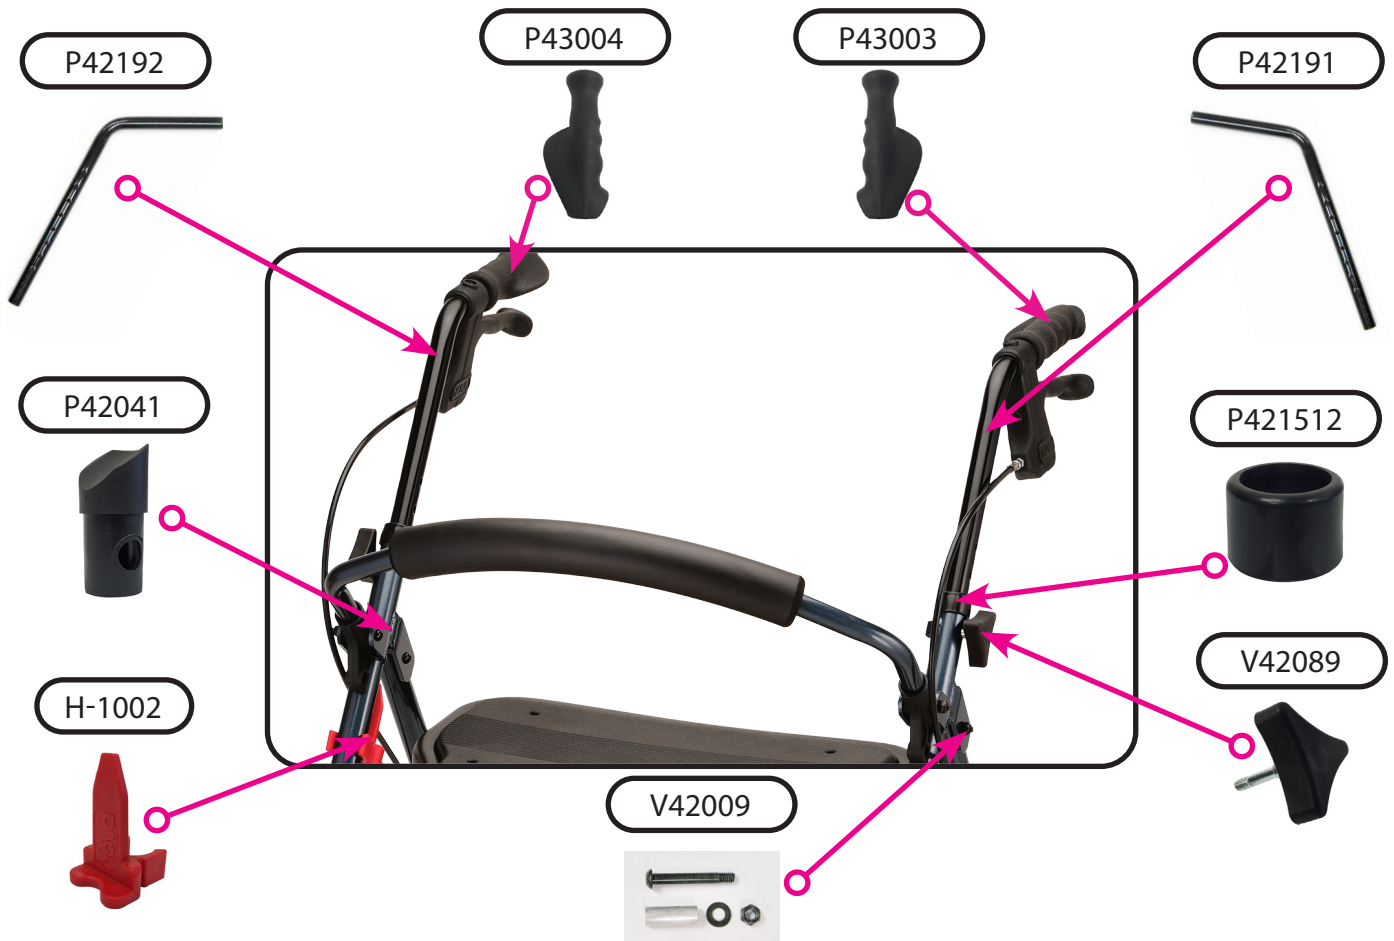

Upper Assembly Components