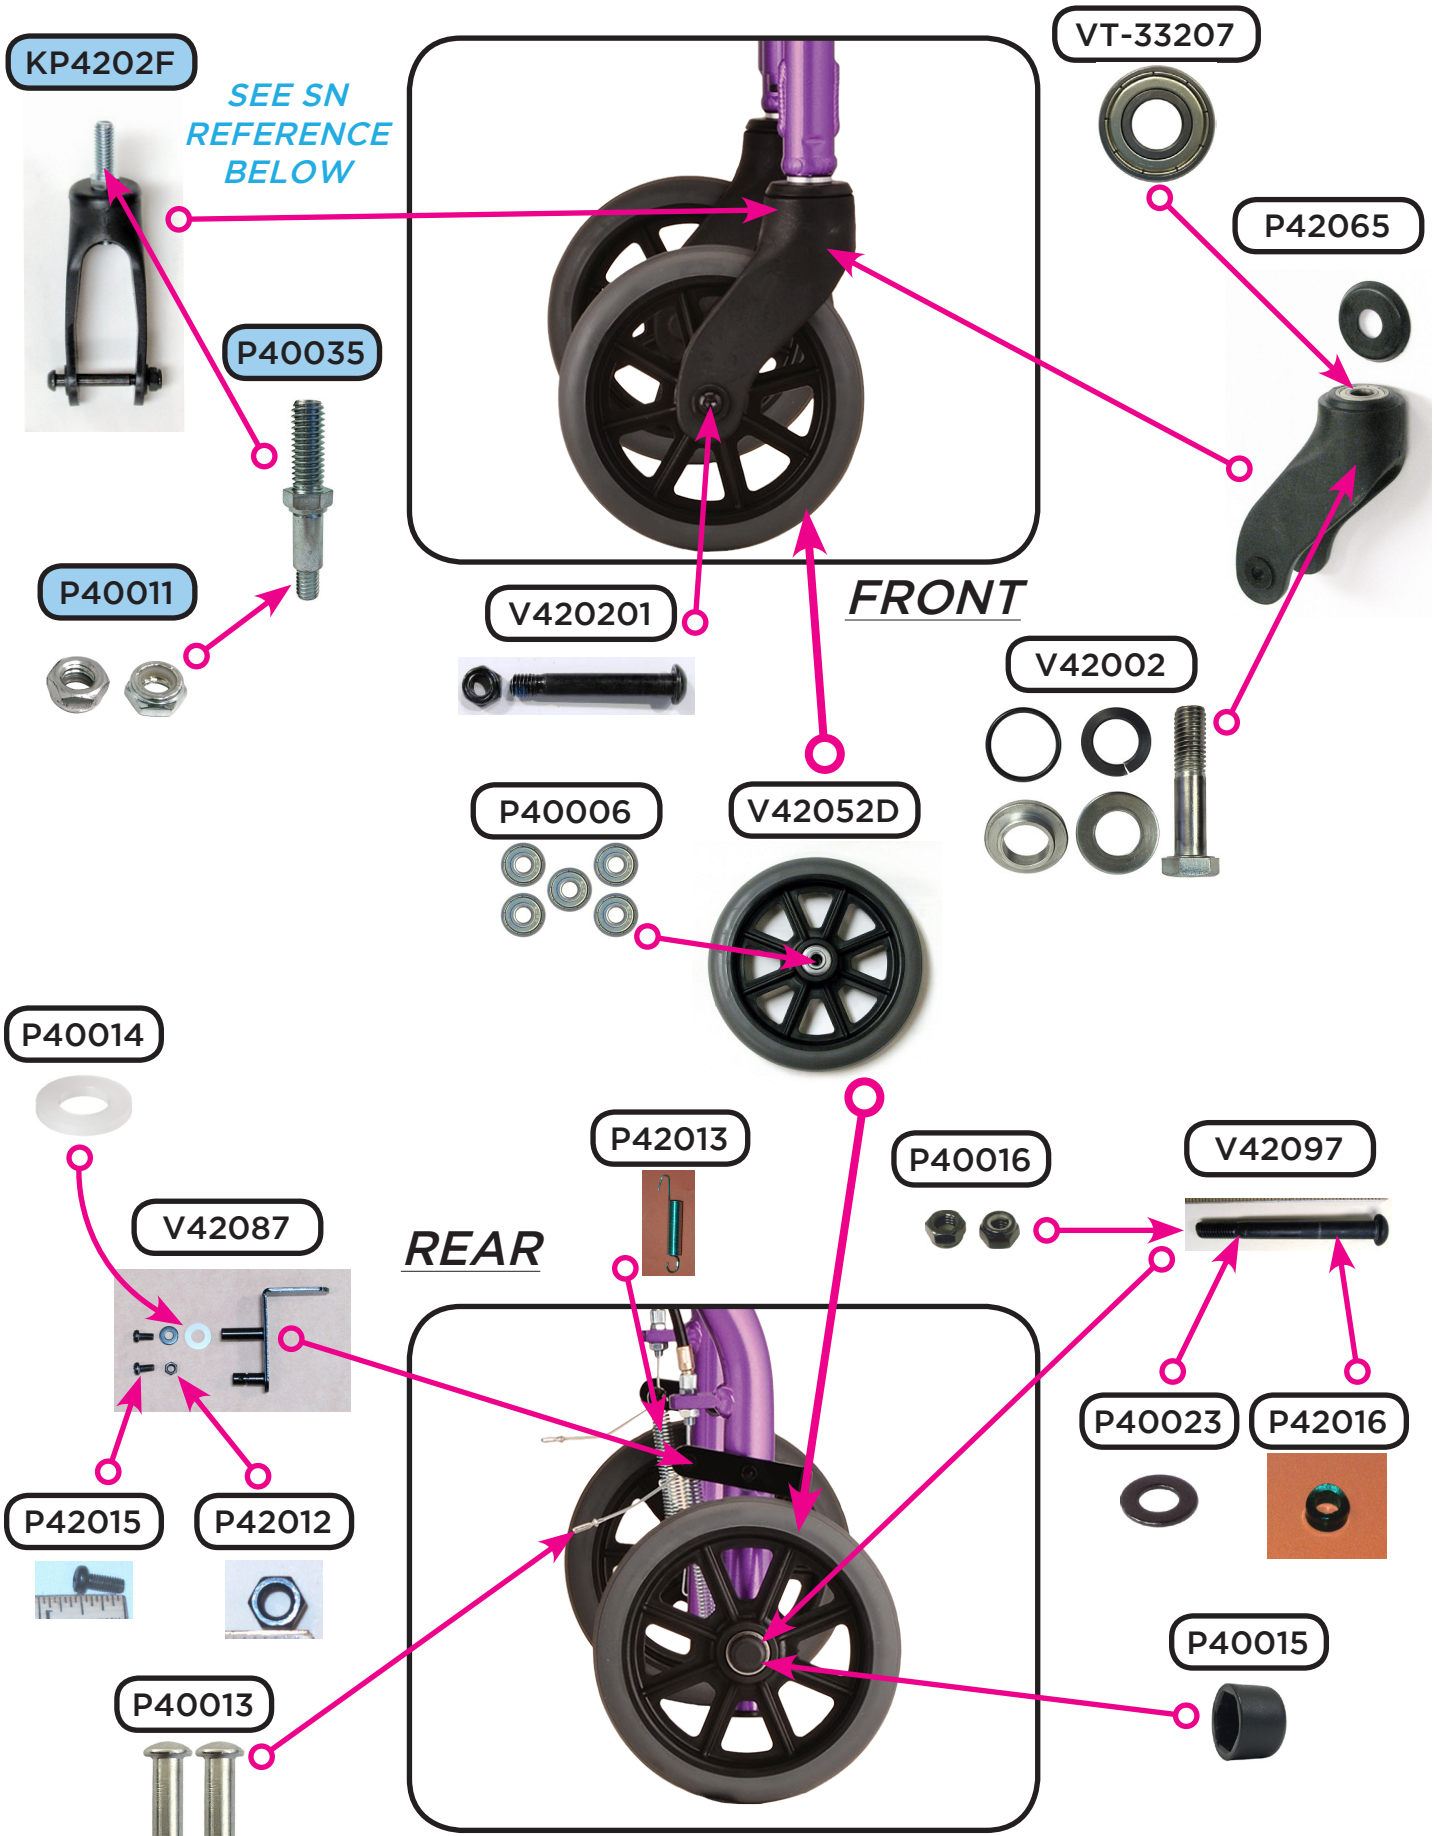

## Upper Assembly Components

V42080

V42010

V42079

V42094

P40003

H-1002

V42089

V42009

## Seat & Backrest

# Wheel & Lower Assembly Components

Item Number 4202C

**GetGo Classic**

SERIAL # BEGINNING WITH "NV"

ITEM NUMBER	DESCRIPTION	UOM
V420201	AXLE & NUT FOR FRONT WHEEL	EACH
V42097	AXLE FOR REAR WHEEL	EACH
V42099	BACKREST BLACK FLIP-BACK	EACH
V42065	BACKREST BLUE FLIP-BACK	EACH
V42102	BACKREST FLIP SKYBLUE	EACH
V42067	BACKREST GREEN FLIP-BACK	EACH
V42098	BACKREST PINK FLIP-BACK	EACH
V42020	BACKREST PURPLE FLIP-BACK	EACH
V42066	BACKREST RED FLIP-BACK	EACH
VT-33207	BEARING FOR SWIVEL FRONT FORK	EACH
P40006	BEARINGS FOR WHEEL	BAG5
P42037	BLACK STRAP CROSSBAR	EACH
P-CABLE	BRAKE CABLE (PAIR)	EACH
V42087	BRAKE SHOE	PAIR
P-COVER	CABLE COVER BLACK	EACH
P40013	CRIMP FOR STEEL CABLE (PAIR)	EACH
V42093	FOAM FOR FLIP-UP BACKREST	EACH
P42006	FOLDING CROSSBAR	EACH
P42038	FOLDING MECHANISM	EACH
KP4202F	FORK ASSEMBLY FOR FRONT WHEEL <i>PRE FEB. 2015</i>	EACH
P42065	FORK FOR FRONT WHEEL	EACH
B14-C	HAND BRAKE WITH STEEL CABLE	EACH
V42010	HAND GRIP ANATOMICAL	PAIR
V42079	HANDLE FOR LEFT SIDE	EACH
V42080	HANDLE FOR RIGHT SIDE	EACH
V420902	HARDWARE FOR FOLDING MECHANISM	EACH
H-1002	LOCK N LOAD	EACH
P40015	NUT COVER FOR WHEEL AXLES	EACH
P42012	NUT FOR BRAKE SHOE SCREW	EACH
P40028	NUT FOR FOLDING MECH	EACH
P40011	NUT FOR FORK STEM <i>PRE FEB. 2015</i>	EACH
P40016	NUT FOR FRONT/REAR WHEEL AXLE	BAG5
V42094	PLUG FOR SLANTED FOLDING FRAME	EACH
V4218N	POUCH W/INNER POCKET	EACH