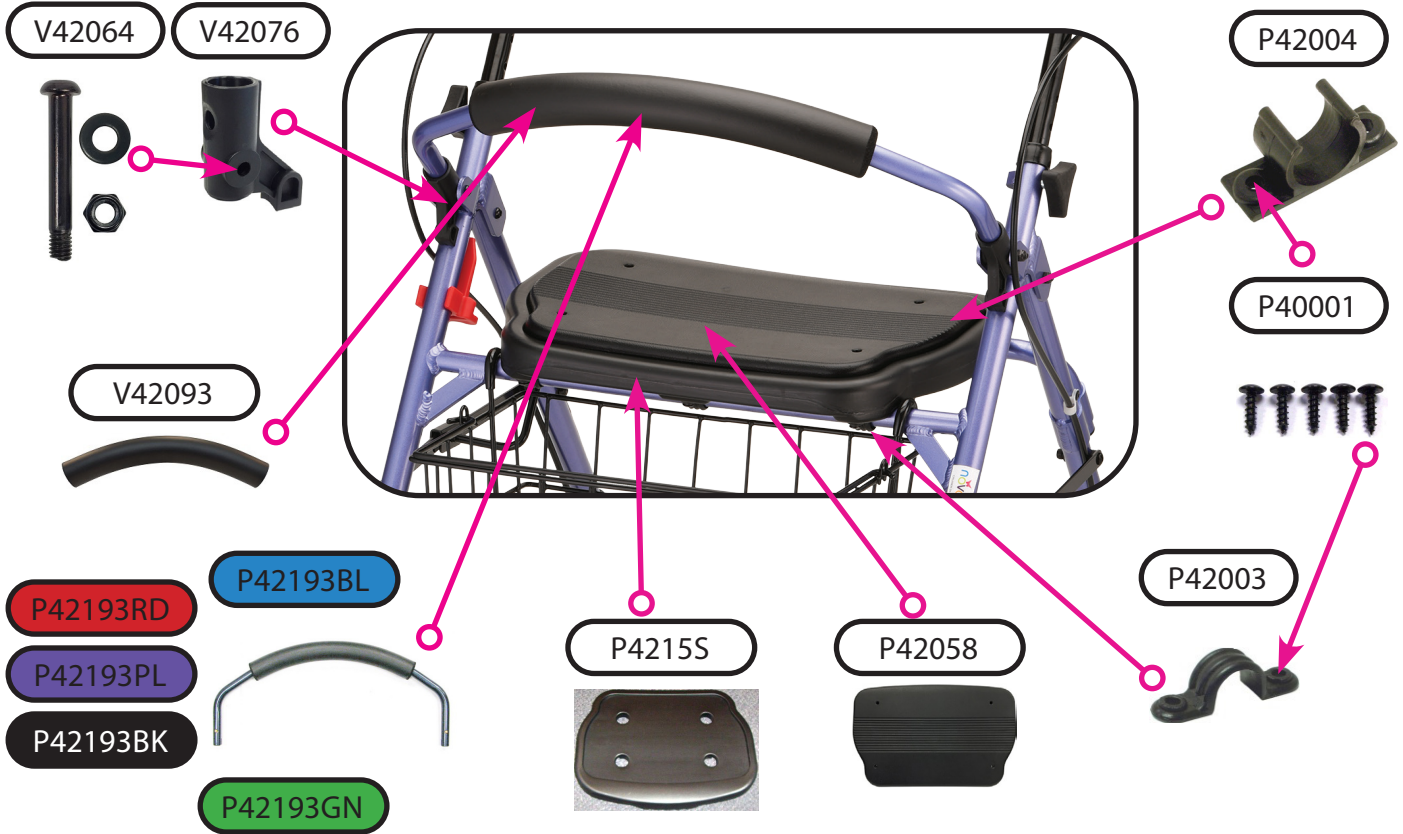

## An important note from

Many parts listed and/or pictured on this breakdown may appear to be identical to the part(s) required but may actually be different, due to slight dimensional changes.

Please verify that the serial number on your rolling walker corresponds with the serial number series denoted in the below parts list. The serial number is located on a sticker that is attached to the frame under the seat (see Figure 1).

# Hand Brake Mechanism

# Upper Assembly Components

## Seat & Backrest