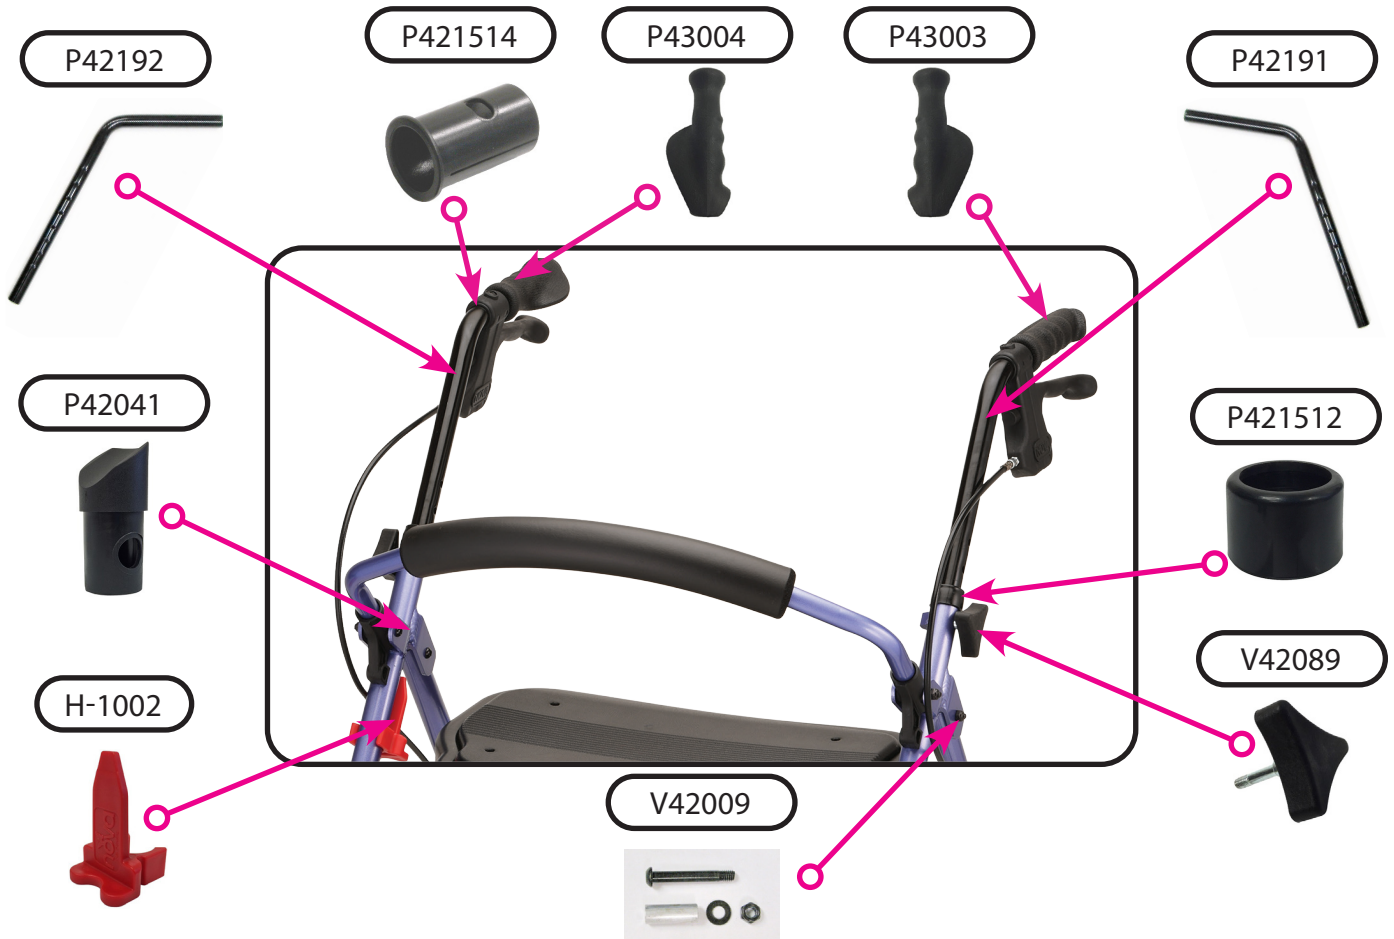

Upper Assembly Components