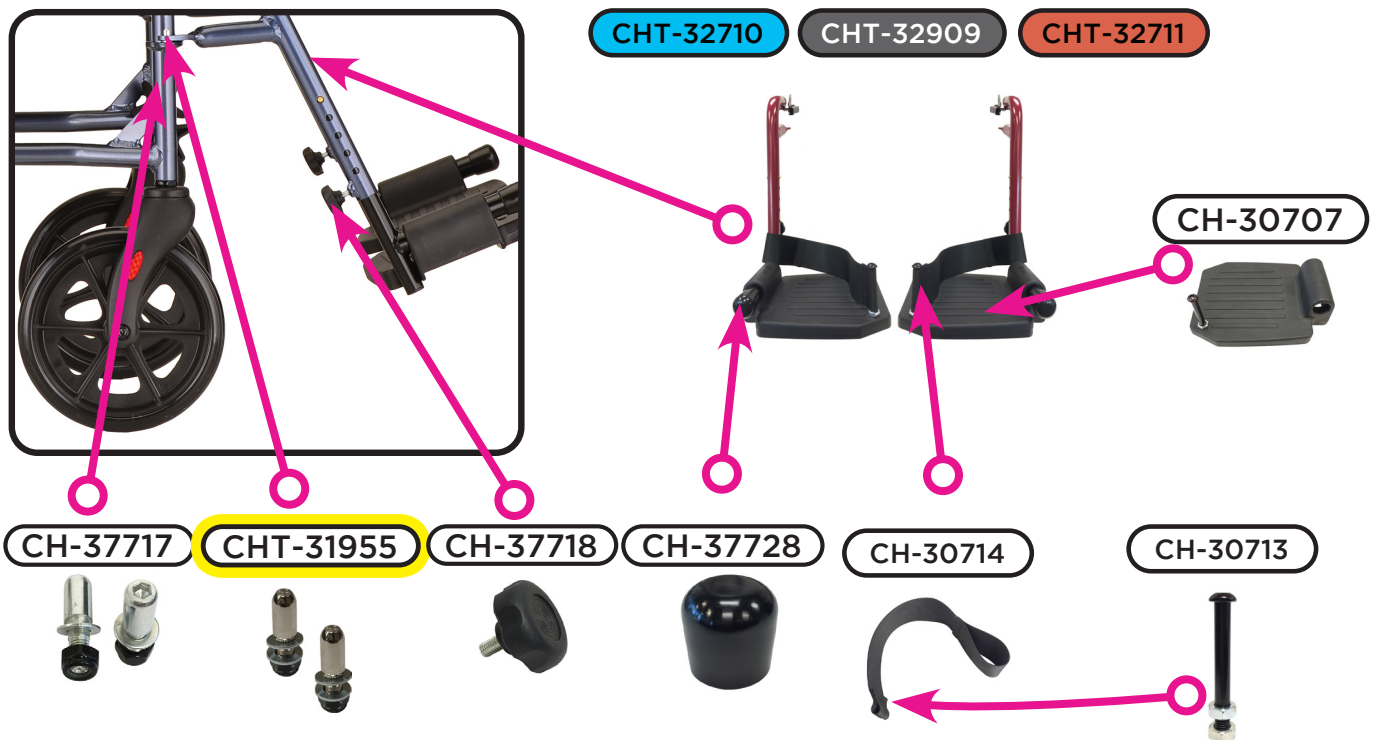

If you need further assistance, please call our customer service team at **(800) 557-6682**.

Thank you!

Figure 1

Handle and Folding Mechanism Components

Main Body Components

Footrest Assembly

Front Wheel Assembly

Rear Wheel Assembly

Item Number 379

379 Transport Chair

SERIAL # BEGINNING WITH "CHT" & "CH"

ITEM NUMBER	DESCRIPTION
CH-31927	AXLE SET FOR REAR WHEEL
CH-37701	ARM PAD
CH-37721	AXLE FOR FRONT WHEEL
CH-37723	BEARING & SPACER FOR FRONT WHEEL
CH-37708	BRAKE LEFT
CH-37709	BRAKE RIGHT
CH-37728	CAP FOR FOOT REST
CH-37905	CRADLE FOR SEAT
CH-37733	CROSSBAR SUPPORT
CH-37734	CROSSBAR SUPPORT
CH-37710	FOLDING MECHANISM
CHT-31954	FOLDING MECHANISM (UPPER)
* CH-30707	FOOT PLATE
CHT-32710	FOOT REST
CHT-32909	FOOT REST
CHT-32711	FOOT REST
* CH-37901	FORK FOR FRONT WHEEL
* CH-37713	GRIP FOR HANDLE BAR
* CH-37711	HANDLE BAR LEFT FOR
CH-37902	HANDLE BAR LEFT
CH-37726	HANDLE BAR LEFT
CH-37712	HANDLE BAR RIGHT
CH-37903	HANDLE BAR RIGHT
CH-37727	HANDLE BAR RIGHT
* CHT-37742	HANDLE LEFT BLUE
* CHT-37746	HANDLE LEFT BLACK
* CHT-37744	HANDLE LEFT RED
* CHT-37743	HANDLE RIGHT BLUE
* CHT-37747	HANDLE RIGHT BLACK
* CHT-37745	HANDLE RIGHT RED
CH-30714	HEEL STRAP
CH-37718	KNOB WITH SCREW FOR FOOTREST
* CH-37724	LEVER FOR FOLDING MECHANISM
CHT-31955	PIN (PAIR) FOR FOOTREST
CH-37717	PIN FOR FOOTREST
CH-37729	RELEASE PIN FOR FOLDING MECH
CH-37730	SCREW - UPHOLSTERY/HAND BRAKE
CH-37737	SCREW FOR BRAKE
CH-37736	SCREW FOR CROSSBAR

	Item Number 379
	379 Transport Chair
	SERIAL # BEGINNING WITH "CHT" & "CH"
ITEM NUMBER	DESCRIPTION
CH-37715	SCREW FOR FOLDING MECHANISM
CH-37735	SCREWS FOR CROSSBAR SUPPORT
CT-SB100	SEAT BELT
CH-31935	TIP FOR BRAKE HANDLE
* CH-37714	TOE KICK
CHT-37749	UPHOLSTERY BACK
CH-37703	UPHOLSTERY BACK
CH-37702	UPHOLSTERY SEAT
CH-37731	WASHER FOR UPHOLSTERY SCREW
CH-37706	WHEEL FRONT
CH-30710	WHEEL REAR