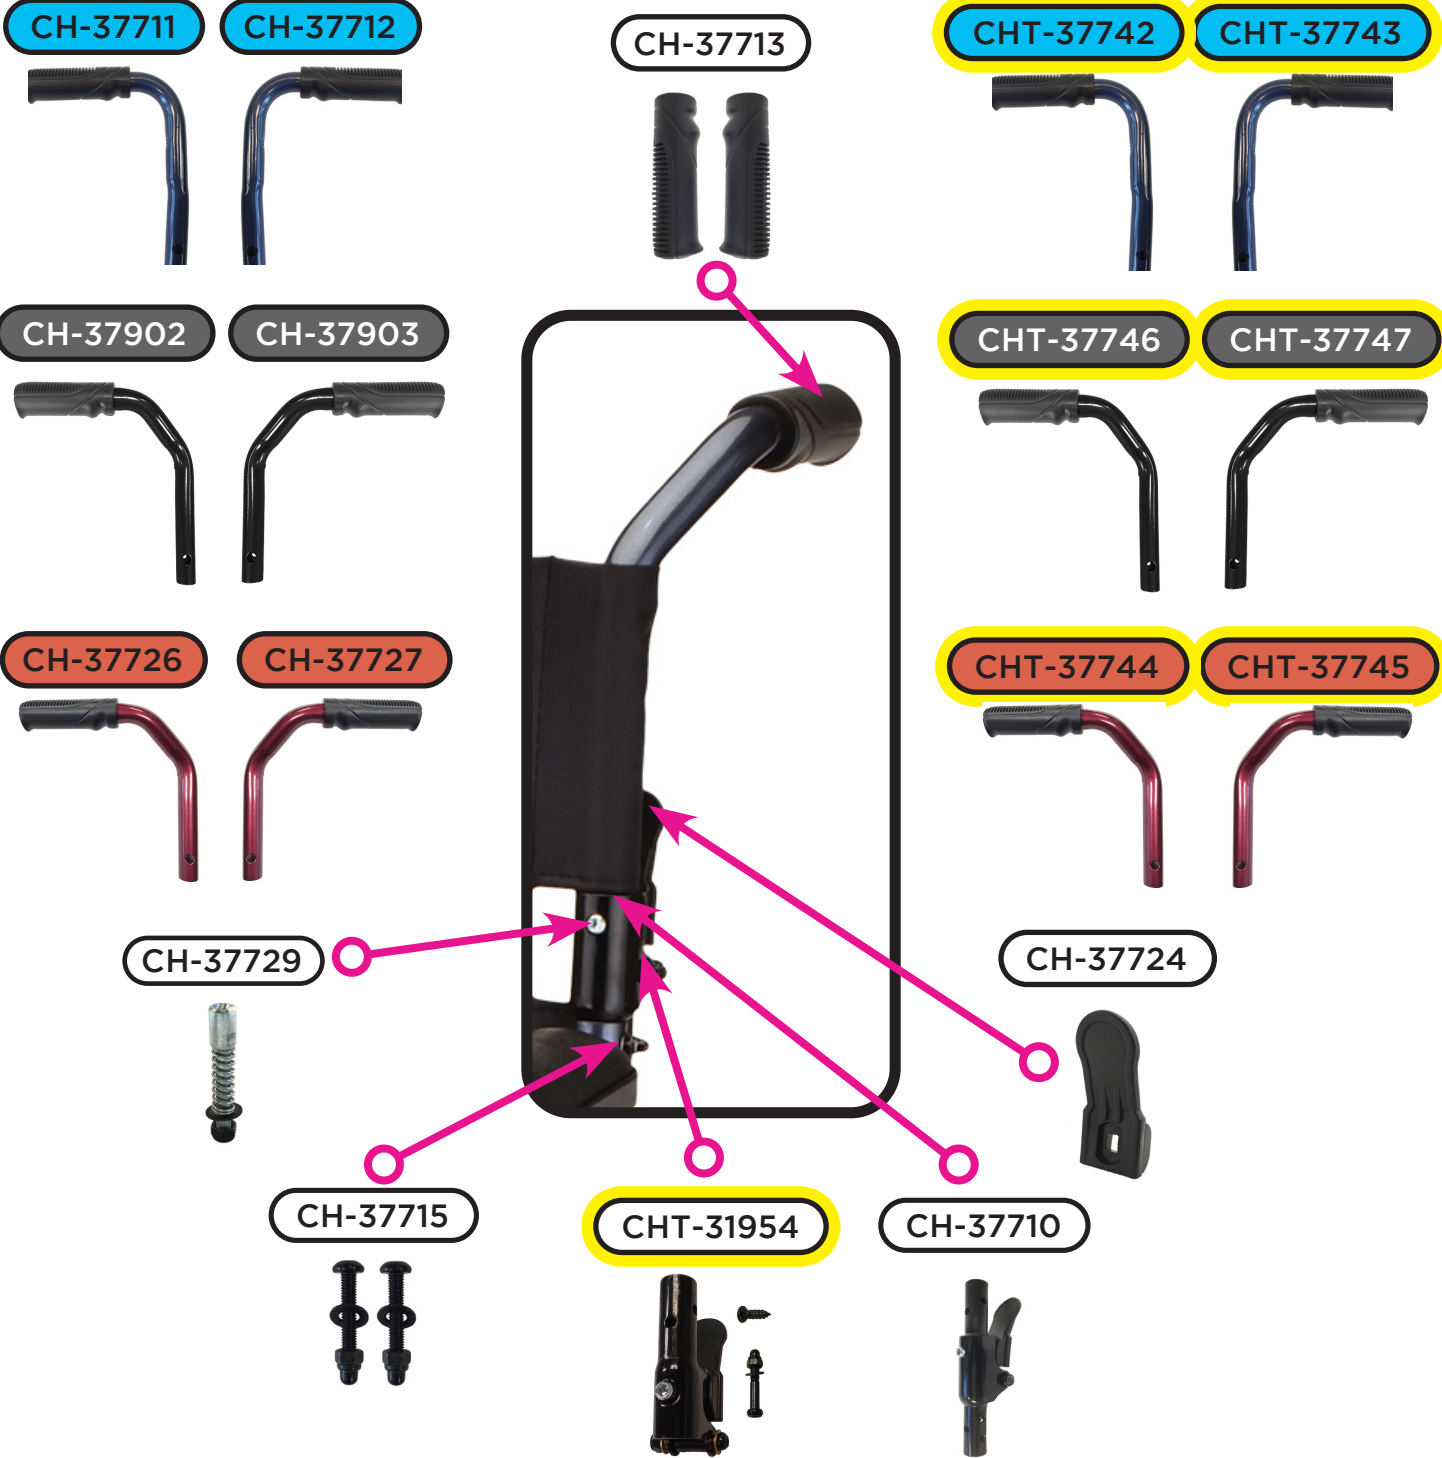

Handle and Folding Mechanism Components