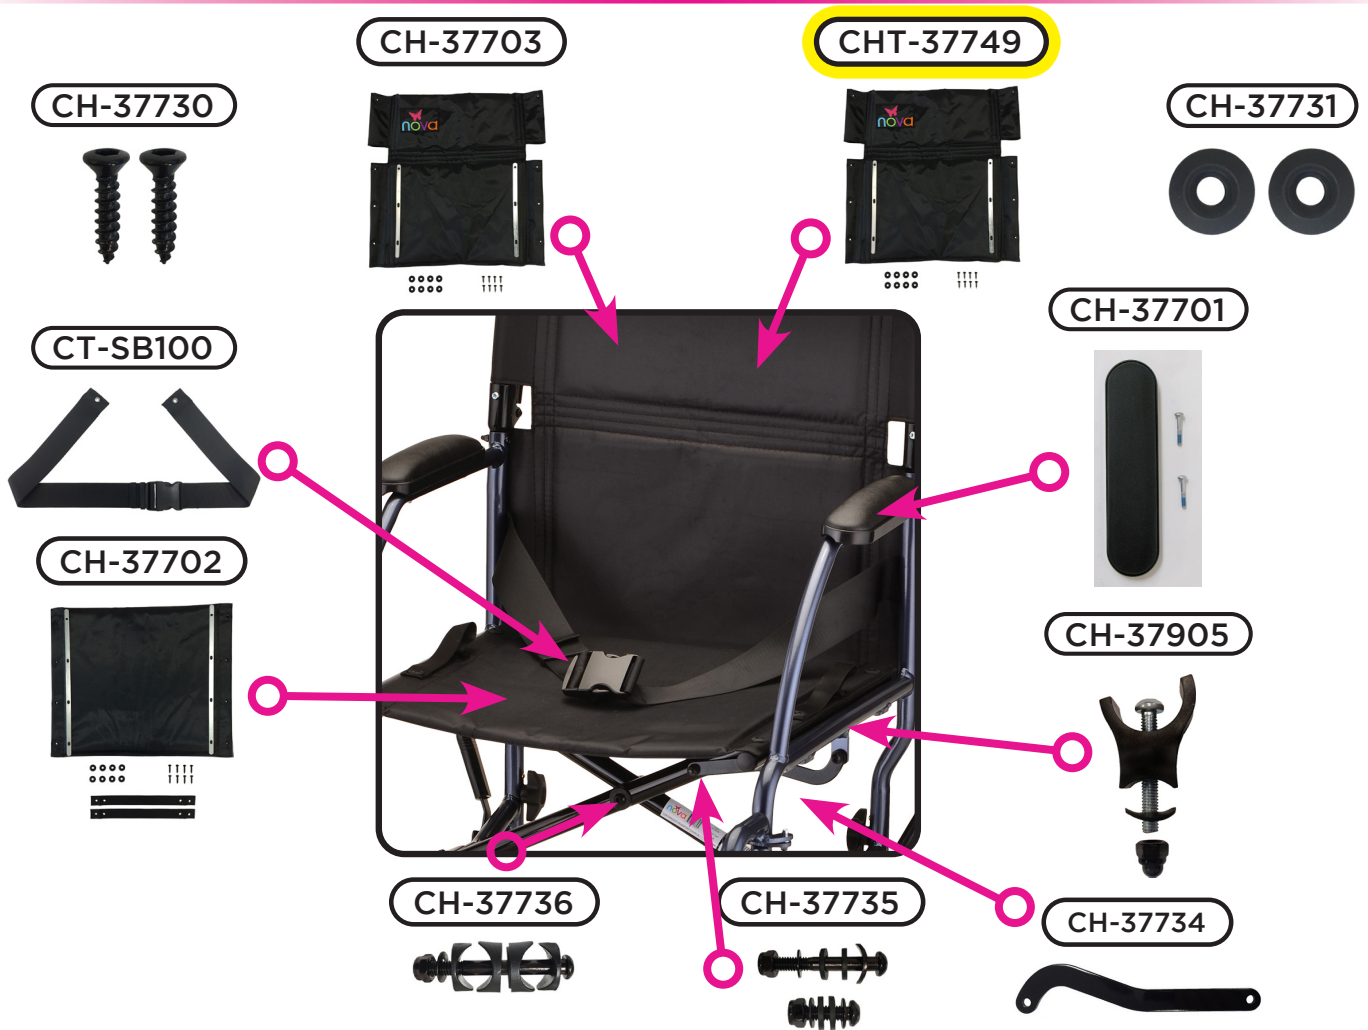

If you need further assistance, please call our customer service team at **(800) 557-6682**.

Thank you!

Figure 1

Handle and Folding Mechanism Components

Main Body Components

Footrest Assembly

Front Wheel Assembly

Rear Wheel Assembly

Item Number 379

379 Transport Chair

SERIAL # BEGINNING WITH "CHT" & "CH"

ITEM NUMBER	DESCRIPTION
CH-31927	AXLE SET FOR REAR WHEEL
CH-37701	ARM PAD
CH-37721	AXLE FOR FRONT WHEEL
CH-37723	BEARING & SPACER FOR FRONT WHEEL
CH-37708	BRAKE LEFT
CH-37709	BRAKE RIGHT
CH-37728	CAP FOR FOOT REST
CH-37905	CRADLE FOR SEAT
CH-37733	CROSSBAR SUPPORT
CH-37734	CROSSBAR SUPPORT
CH-37710	FOLDING MECHANISM
CHT-31954	FOLDING MECHANISM (UPPER)
* CH-30707	FOOT PLATE
CHT-32710	FOOT REST
CHT-32909	FOOT REST
CHT-32711	FOOT REST
* CH-37901	FORK FOR FRONT WHEEL
* CH-37713	GRIP FOR HANDLE BAR
* CH-37711	HANDLE BAR LEFT FOR
CH-37902	HANDLE BAR LEFT
CH-37726	HANDLE BAR LEFT
CH-37712	HANDLE BAR RIGHT
CH-37903	HANDLE BAR RIGHT
CH-37727	HANDLE BAR RIGHT
* CHT-37742	HANDLE LEFT BLUE
* CHT-37746	HANDLE LEFT BLACK
* CHT-37744	HANDLE LEFT RED
* CHT-37743	HANDLE RIGHT BLUE
* CHT-37747	HANDLE RIGHT BLACK
* CHT-37745	HANDLE RIGHT RED
CH-30714	HEEL STRAP
CH-37718	KNOB WITH SCREW FOR FOOTREST
* CH-37724	LEVER FOR FOLDING MECHANISM
CHT-31955	PIN (PAIR) FOR FOOTREST
CH-37717	PIN FOR FOOTREST
CH-37729	RELEASE PIN FOR FOLDING MECH
CH-37730	SCREW - UPHOLSTERY/HAND BRAKE
CH-37737	SCREW FOR BRAKE
CH-37736	SCREW FOR CROSSBAR

	Item Number 379
	379 Transport Chair
	SERIAL # BEGINNING WITH "CHT" & "CH"
ITEM NUMBER	DESCRIPTION
CH-37715	SCREW FOR FOLDING MECHANISM
CH-37735	SCREWS FOR CROSSBAR SUPPORT
CT-SB100	SEAT BELT
CH-31935	TIP FOR BRAKE HANDLE
* CH-37714	TOE KICK
CHT-37749	UPHOLSTERY BACK
CH-37703	UPHOLSTERY BACK
CH-37702	UPHOLSTERY SEAT
CH-37731	WASHER FOR UPHOLSTERY SCREW
CH-37706	WHEEL FRONT
CH-30710	WHEEL REAR