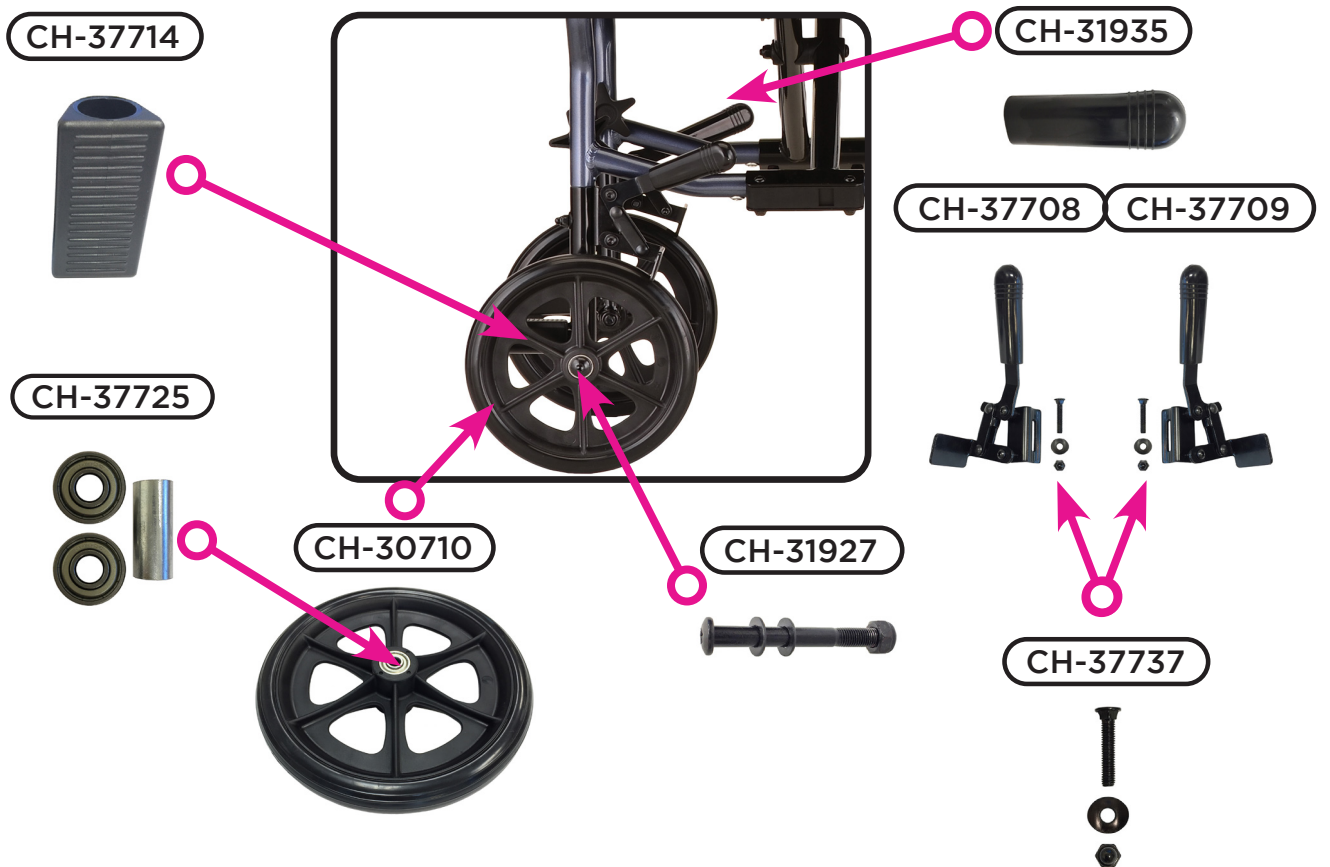

Please verify that the serial number on your transport chair corresponds with the serial number series denoted in the below parts list. The serial number is located on a sticker that is attached to the frame under the seat (see **Figure 1**).

If you need further assistance, please call our customer service team at **(800) 557-6682**.

Thank you!

Figure 1

Handle and Folding Mechanism Components

Main Body Components

Footrest Assembly

Front Wheel Assembly

Rear Wheel Assembly

Item Number 379

379 Transport Chair

SERIAL # BEGINNING WITH "CHT" & "CH"

ITEM NUMBER	DESCRIPTION
CH-31927	AXLE SET FOR REAR WHEEL
CH-37701	ARM PAD
CH-37721	AXLE FOR FRONT WHEEL
CH-37723	BEARING & SPACER FOR FRONT WHEEL
CH-37708	BRAKE LEFT
CH-37709	BRAKE RIGHT
CH-37728	CAP FOR FOOT REST
CH-37905	CRADLE FOR SEAT
CH-37733	CROSSBAR SUPPORT
CH-37734	CROSSBAR SUPPORT
CH-37710	FOLDING MECHANISM
CHT-31954	FOLDING MECHANISM (UPPER)
* CH-30707	FOOT PLATE
CHT-32710	FOOT REST
CHT-32909	FOOT REST
CHT-32711	FOOT REST
* CH-37901	FORK FOR FRONT WHEEL
* CH-37713	GRIP FOR HANDLE BAR
* CH-37711	HANDLE BAR LEFT FOR
CH-37902	HANDLE BAR LEFT
CH-37726	HANDLE BAR LEFT
CH-37712	HANDLE BAR RIGHT
CH-37903	HANDLE BAR RIGHT
CH-37727	HANDLE BAR RIGHT
* CHT-37742	HANDLE LEFT BLUE
* CHT-37746	HANDLE LEFT BLACK
* CHT-37744	HANDLE LEFT RED
* CHT-37743	HANDLE RIGHT BLUE
* CHT-37747	HANDLE RIGHT BLACK
* CHT-37745	HANDLE RIGHT RED
CH-30714	HEEL STRAP
CH-37718	KNOB WITH SCREW FOR FOOTREST
* CH-37724	LEVER FOR FOLDING MECHANISM
CHT-31955	PIN (PAIR) FOR FOOTREST
CH-37717	PIN FOR FOOTREST
CH-37729	RELEASE PIN FOR FOLDING MECH
CH-37730	SCREW - UPHOLSTERY/HAND BRAKE
CH-37737	SCREW FOR BRAKE
CH-37736	SCREW FOR CROSSBAR