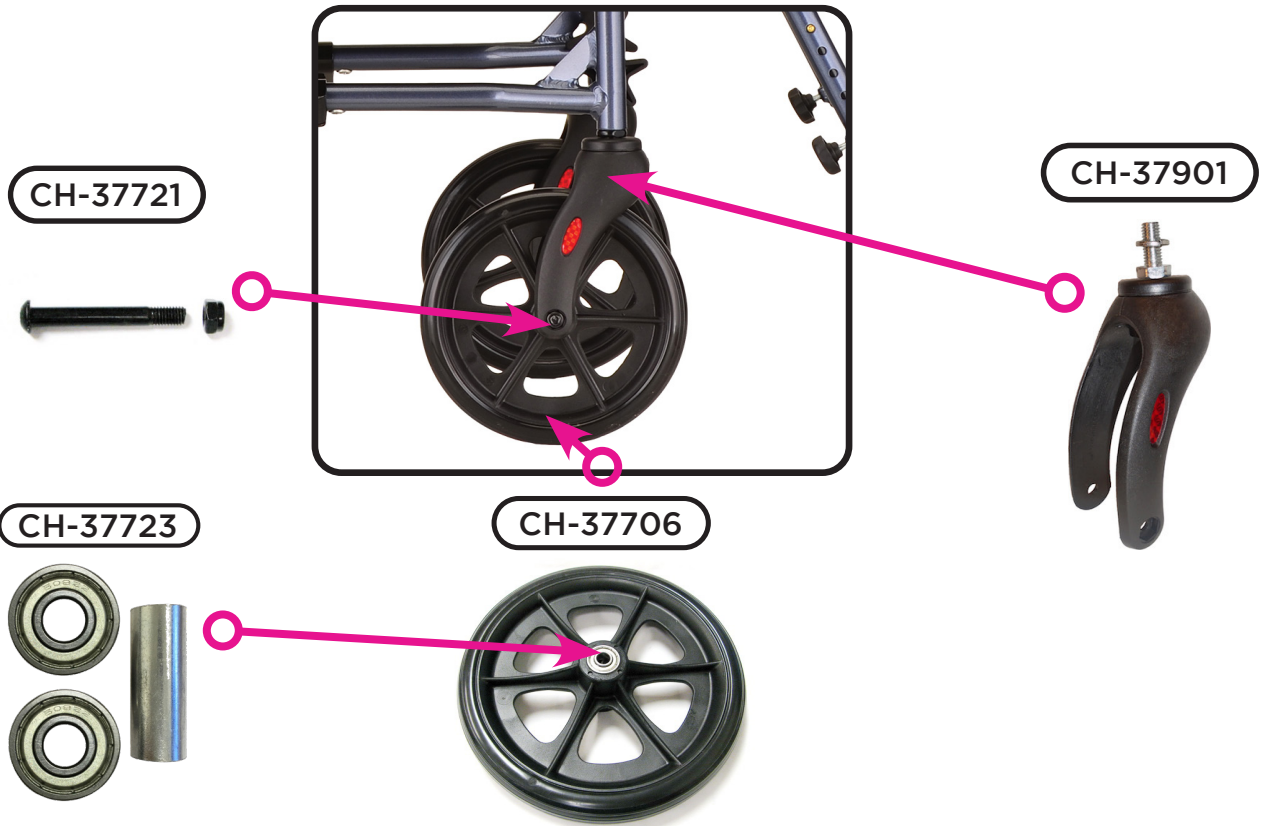

If you need further assistance, please call our customer service team at **(800) 557-6682**.

Thank you!

Figure 1

Handle and Folding Mechanism Components

Main Body Components

Footrest Assembly

Front Wheel Assembly

Rear Wheel Assembly

Item Number 379

379 Transport Chair

SERIAL # BEGINNING WITH "CHT" & "CH"

ITEM NUMBER	DESCRIPTION
CH-31927	AXLE SET FOR REAR WHEEL
CH-37701	ARM PAD
CH-37721	AXLE FOR FRONT WHEEL
CH-37723	BEARING & SPACER FOR FRONT WHEEL
CH-37708	BRAKE LEFT
CH-37709	BRAKE RIGHT
CH-37728	CAP FOR FOOT REST
CH-37905	CRADLE FOR SEAT
CH-37733	CROSSBAR SUPPORT
CH-37734	CROSSBAR SUPPORT
CH-37710	FOLDING MECHANISM
CHT-31954	FOLDING MECHANISM (UPPER)
* CH-30707	FOOT PLATE
CHT-32710	FOOT REST
CHT-32909	FOOT REST
CHT-32711	FOOT REST
* CH-37901	FORK FOR FRONT WHEEL
* CH-37713	GRIP FOR HANDLE BAR
* CH-37711	HANDLE BAR LEFT FOR
CH-37902	HANDLE BAR LEFT
CH-37726	HANDLE BAR LEFT
CH-37712	HANDLE BAR RIGHT
CH-37903	HANDLE BAR RIGHT
CH-37727	HANDLE BAR RIGHT
* CHT-37742	HANDLE LEFT BLUE
* CHT-37746	HANDLE LEFT BLACK
* CHT-37744	HANDLE LEFT RED
* CHT-37743	HANDLE RIGHT BLUE
* CHT-37747	HANDLE RIGHT BLACK
* CHT-37745	HANDLE RIGHT RED
CH-30714	HEEL STRAP
CH-37718	KNOB WITH SCREW FOR FOOTREST
* CH-37724	LEVER FOR FOLDING MECHANISM
CHT-31955	PIN (PAIR) FOR FOOTREST
CH-37717	PIN FOR FOOTREST
CH-37729	RELEASE PIN FOR FOLDING MECH
CH-37730	SCREW - UPHOLSTERY/HAND BRAKE
CH-37737	SCREW FOR BRAKE
CH-37736	SCREW FOR CROSSBAR

	Item Number 379
	379 Transport Chair
	SERIAL # BEGINNING WITH "CHT" & "CH"
ITEM NUMBER	DESCRIPTION
CH-37715	SCREW FOR FOLDING MECHANISM
CH-37735	SCREWS FOR CROSSBAR SUPPORT
CT-SB100	SEAT BELT
CH-31935	TIP FOR BRAKE HANDLE
* CH-37714	TOE KICK
CHT-37749	UPHOLSTERY BACK
CH-37703	UPHOLSTERY BACK
CH-37702	UPHOLSTERY SEAT
CH-37731	WASHER FOR UPHOLSTERY SCREW
CH-37706	WHEEL FRONT
CH-30710	WHEEL REAR