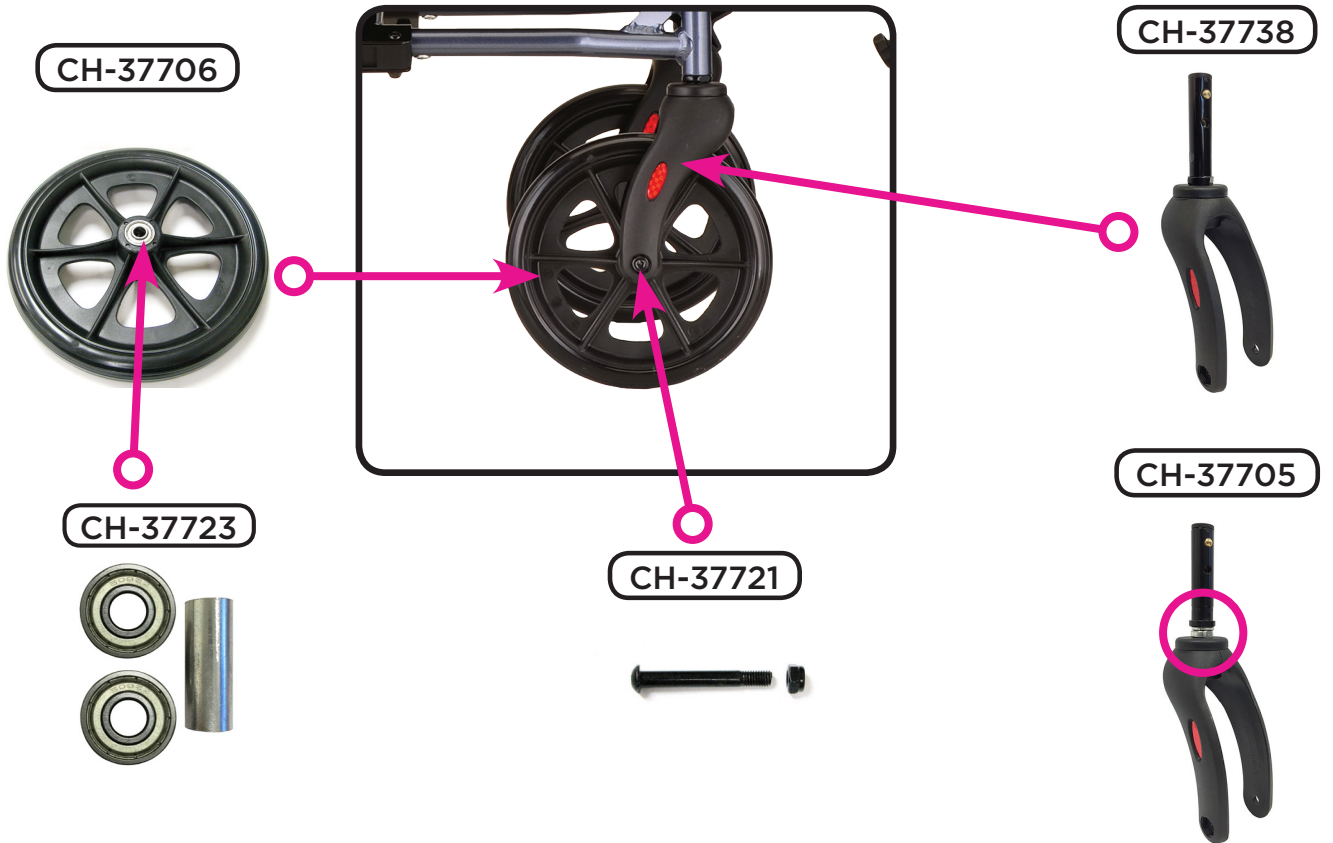

377

Parts Breakdown
For models: 377B-R

An important note from

Many parts listed and/or pictured on this breakdown may appear to be identical to the part(s) required but may actually be different, due to slight dimensional changes.

If you need further assistance, please call our customer service team at **(800) 557-6682**.

Thank you!

Figure 1

Handle and Folding Mechanism Components

Lower Body Components

Main Body Components

Footrest Assembly

Front Wheel Assembly

Rear Wheel Assembly

Item Number 377

377 Transport Chair

SERIAL # BEGINNING WITH "CHT" & "CH"

ITEM NUMBER	DESCRIPTION
CH-37701	ARM PAD FOR 377/379 SN:CH
CH-37721 (PAIR)	AXLE FOR FRONT WHEEL 377/379
CH-31927	AXLE SET FOR REAR WHEEL 309/31
CH-37723	BEARING & SPACER FOR FRONT WHEEL
CH-37708	BRAKE LEFT 307/309/319/327/329
CH-37709	BRAKE RIGHT 307/309/319/327/329
CH-37728	CAP FOR FOOT REST SN: CH
CH-37905	CRADLE FOR SEAT FOR 377/379
CH-37734	CROSSBAR SUPPORT FOR 377/379
* CHT-31954	FOLDING MECHANISM (UPPER)
CH-37710	FOLDING MECHANISM FOR HANDLE
CH-37716	FOOT PLATE FOR 377/379 SN:CH/
CH-37719	FOOT REST FOR 377B/379B
* CHT-37748	FOOTRESTS (PAIR) FOR 377/379
CH-37738	FORK FRONT FOR 377 NEW STEM WITHOUT SILVER NUT
CH-37705	FORK FRONT FOR 377 OLD STEM WITH SILVER NUT
CH-37713 (PAIR)	GRIP (PAIR) FOR HANDLE BAR
CH-37711	HANDLE BAR LEFT FOR 377B/379B
CH-37712	HANDLE BAR RIGHT FOR 377B/379B
* CHT-37742	HANDLE LEFT FOR 377/379 BLUE
* CHT-37743	HANDLE RIGHT FOR 377/379 BLUE
CH-37704	KNOB WITH SCREW FOR 377 LEG
CH-37718	KNOB WITH SCREW FOR FOOTREST
CH-37740	LEG LEFT REAR FOR 377
CH-37741	LEG RIGHT REAR FOR 377
CH-37724	LEVER FOR FOLDING MECHANISM
* CHT-31955	PIN (PAIR) FOR FOOTREST FOR 31
CH-37717 (PAIR)	PIN (PAIR) FOR FOOTREST
CH-37739	PLUG, SPRING & PIN FOR 377 FRONT LEG
CH-37729	RELEASE PIN FOR FOLDING MECH
CH-37730	SCREW - UPHOLSTERY/HAND BRAKE
CH-37737	SCREW FOR BRAKE
CH-37736	SCREW FOR CROSSBAR 377/379
CH-37715 (PAIR)	SCREW FOR FOLDING MECHANISM & ARM PAD (PAIR)
CH-37735	SCREWS FOR CROSSBAR SUPPORT