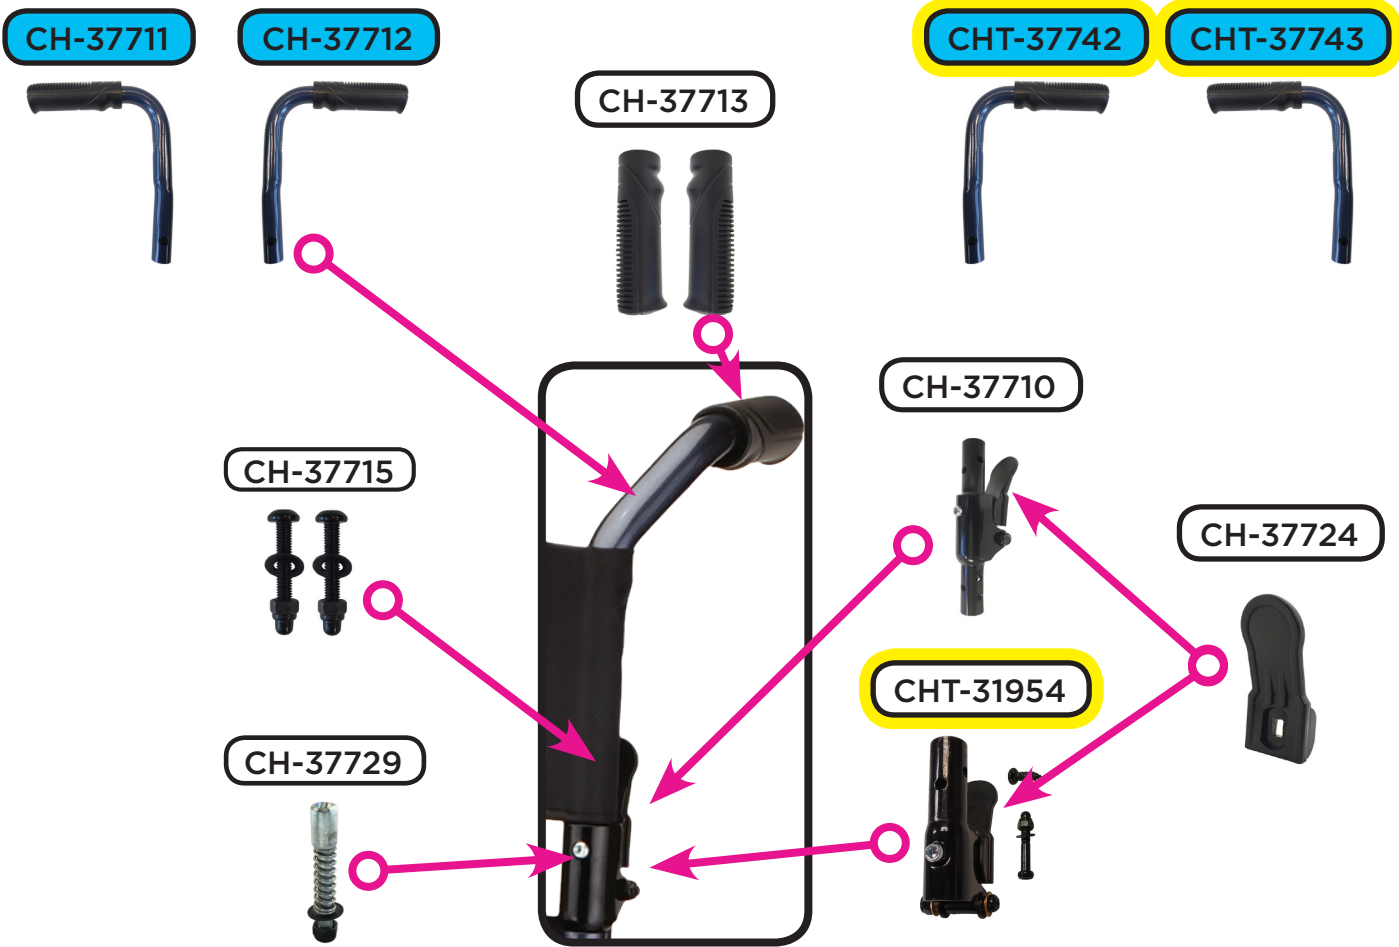

Handle and Folding Mechanism Components