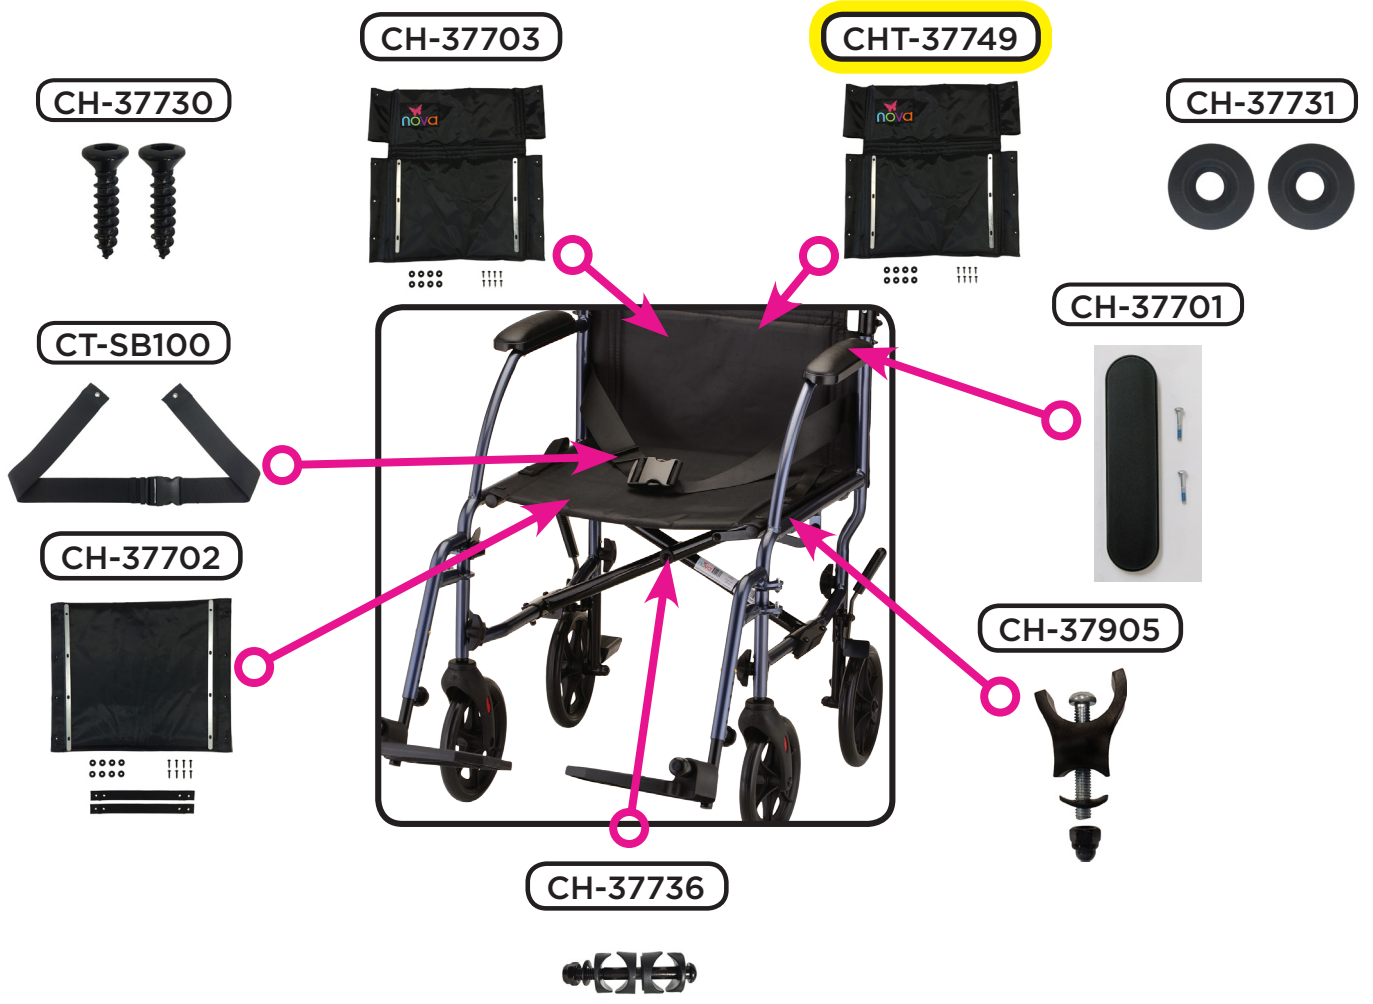

Please verify that the serial number on your transport chair corresponds with the serial number series denoted in the below parts list. The serial number is located on a sticker that is attached to the frame under the seat (**see Figure 1**).

If you need further assistance, please call our customer service team at **(800) 557-6682**.

Thank you!

Figure 1

Handle and Folding Mechanism Components

Lower Body Components

Main Body Components

Footrest Assembly

Front Wheel Assembly

Rear Wheel Assembly

Item Number 377

377 Transport Chair

SERIAL # BEGINNING WITH "CHT" & "CH"

ITEM NUMBER	DESCRIPTION
CH-37701	ARM PAD FOR 377/379 SN:CH
CH-37721 (PAIR)	AXLE FOR FRONT WHEEL 377/379
CH-31927	AXLE SET FOR REAR WHEEL 309/31
CH-37723	BEARING & SPACER FOR FRONT WHEEL
CH-37708	BRAKE LEFT 307/309/319/327/329
CH-37709	BRAKE RIGHT 307/309/319/327/329
CH-37728	CAP FOR FOOT REST SN: CH
CH-37905	CRADLE FOR SEAT FOR 377/379
CH-37734	CROSSBAR SUPPORT FOR 377/379
* CHT-31954	FOLDING MECHANISM (UPPER)
CH-37710	FOLDING MECHANISM FOR HANDLE
CH-37716	FOOT PLATE FOR 377/379 SN:CH/
CH-37719	FOOT REST FOR 377B/379B
* CHT-37748	FOOTRESTS (PAIR) FOR 377/379
CH-37738	FORK FRONT FOR 377 NEW STEM WITHOUT SILVER NUT
CH-37705	FORK FRONT FOR 377 OLD STEM WITH SILVER NUT
CH-37713 (PAIR)	GRIP (PAIR) FOR HANDLE BAR
CH-37711	HANDLE BAR LEFT FOR 377B/379B
CH-37712	HANDLE BAR RIGHT FOR 377B/379B
* CHT-37742	HANDLE LEFT FOR 377/379 BLUE
* CHT-37743	HANDLE RIGHT FOR 377/379 BLUE
CH-37704	KNOB WITH SCREW FOR 377 LEG
CH-37718	KNOB WITH SCREW FOR FOOTREST
CH-37740	LEG LEFT REAR FOR 377
CH-37741	LEG RIGHT REAR FOR 377
CH-37724	LEVER FOR FOLDING MECHANISM
* CHT-31955	PIN (PAIR) FOR FOOTREST FOR 31
CH-37717 (PAIR)	PIN (PAIR) FOR FOOTREST
CH-37739	PLUG, SPRING & PIN FOR 377 FRONT LEG
CH-37729	RELEASE PIN FOR FOLDING MECH
CH-37730	SCREW - UPHOLSTERY/HAND BRAKE
CH-37737	SCREW FOR BRAKE
CH-37736	SCREW FOR CROSSBAR 377/379
CH-37715 (PAIR)	SCREW FOR FOLDING MECHANISM & ARM PAD (PAIR)
CH-37735	SCREWS FOR CROSSBAR SUPPORT