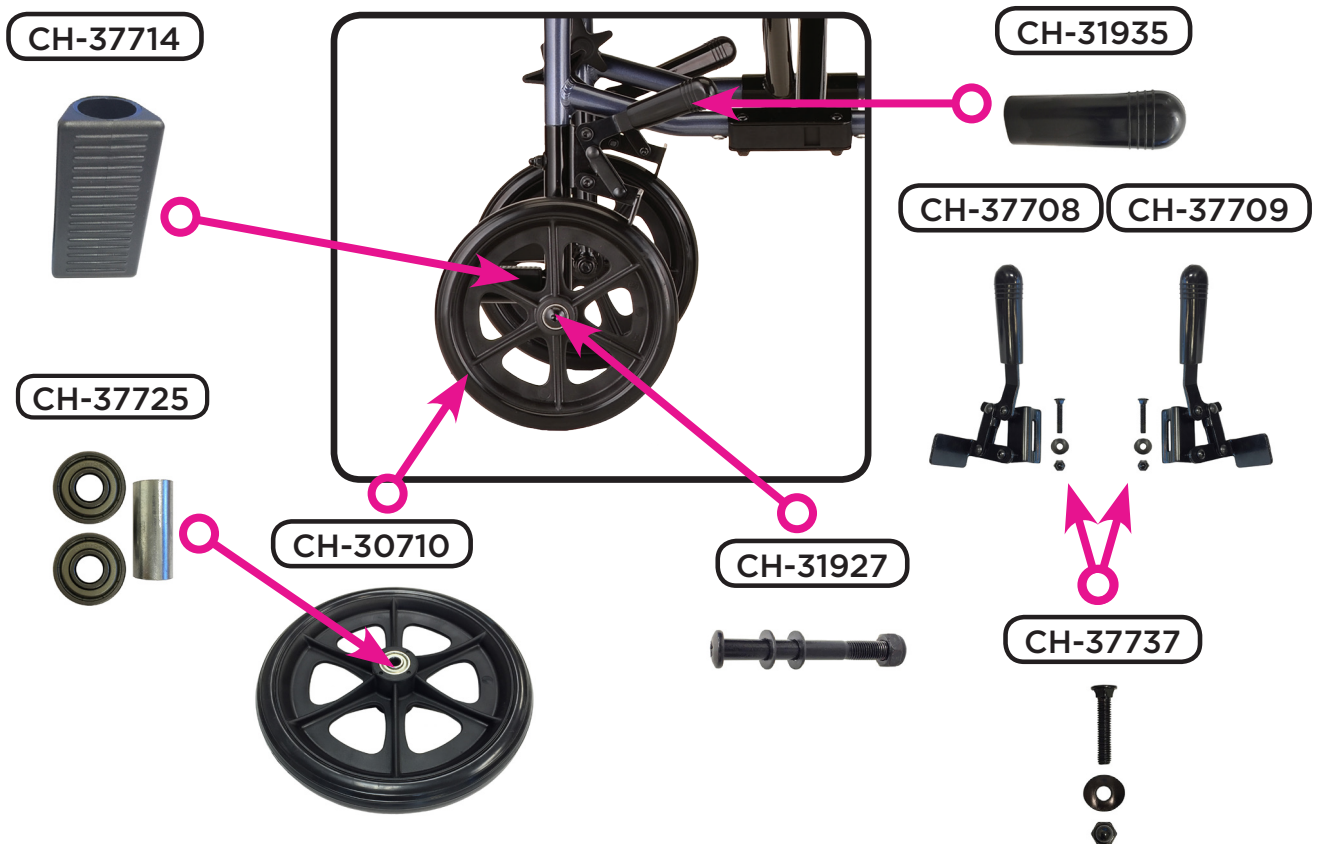

Please verify that the serial number on your transport chair corresponds with the serial number series denoted in the below parts list. The serial number is located on a sticker that is attached to the frame under the seat (**see Figure 1**).

If you need further assistance, please call our customer service team at **(800) 557-6682**.

Thank you!

Figure 1

Handle and Folding Mechanism Components

Lower Body Components

Main Body Components

Footrest Assembly

Front Wheel Assembly

Rear Wheel Assembly

Item Number 377

377 Transport Chair

SERIAL # BEGINNING WITH "CHT" & "CH"

ITEM NUMBER	DESCRIPTION
CH-37701	ARM PAD FOR 377/379 SN:CH
CH-37721 (PAIR)	AXLE FOR FRONT WHEEL 377/379
CH-31927	AXLE SET FOR REAR WHEEL 309/31
CH-37723	BEARING & SPACER FOR FRONT WHEEL
CH-37708	BRAKE LEFT 307/309/319/327/329
CH-37709	BRAKE RIGHT 307/309/319/327/329
CH-37728	CAP FOR FOOT REST SN: CH
CH-37905	CRADLE FOR SEAT FOR 377/379
CH-37734	CROSSBAR SUPPORT FOR 377/379
* CHT-31954	FOLDING MECHANISM (UPPER)
CH-37710	FOLDING MECHANISM FOR HANDLE
CH-37716	FOOT PLATE FOR 377/379 SN:CH/
CH-37719	FOOT REST FOR 377B/379B
* CHT-37748	FOOTRESTS (PAIR) FOR 377/379
CH-37738	FORK FRONT FOR 377 NEW STEM WITHOUT SILVER NUT
CH-37705	FORK FRONT FOR 377 OLD STEM WITH SILVER NUT
CH-37713 (PAIR)	GRIP (PAIR) FOR HANDLE BAR
CH-37711	HANDLE BAR LEFT FOR 377B/379B
CH-37712	HANDLE BAR RIGHT FOR 377B/379B
* CHT-37742	HANDLE LEFT FOR 377/379 BLUE
* CHT-37743	HANDLE RIGHT FOR 377/379 BLUE
CH-37704	KNOB WITH SCREW FOR 377 LEG
CH-37718	KNOB WITH SCREW FOR FOOTREST
CH-37740	LEG LEFT REAR FOR 377
CH-37741	LEG RIGHT REAR FOR 377
CH-37724	LEVER FOR FOLDING MECHANISM
* CHT-31955	PIN (PAIR) FOR FOOTREST FOR 31
CH-37717 (PAIR)	PIN (PAIR) FOR FOOTREST
CH-37739	PLUG, SPRING & PIN FOR 377 FRONT LEG
CH-37729	RELEASE PIN FOR FOLDING MECH
CH-37730	SCREW - UPHOLSTERY/HAND BRAKE
CH-37737	SCREW FOR BRAKE
CH-37736	SCREW FOR CROSSBAR 377/379
CH-37715 (PAIR)	SCREW FOR FOLDING MECHANISM & ARM PAD (PAIR)
CH-37735	SCREWS FOR CROSSBAR SUPPORT