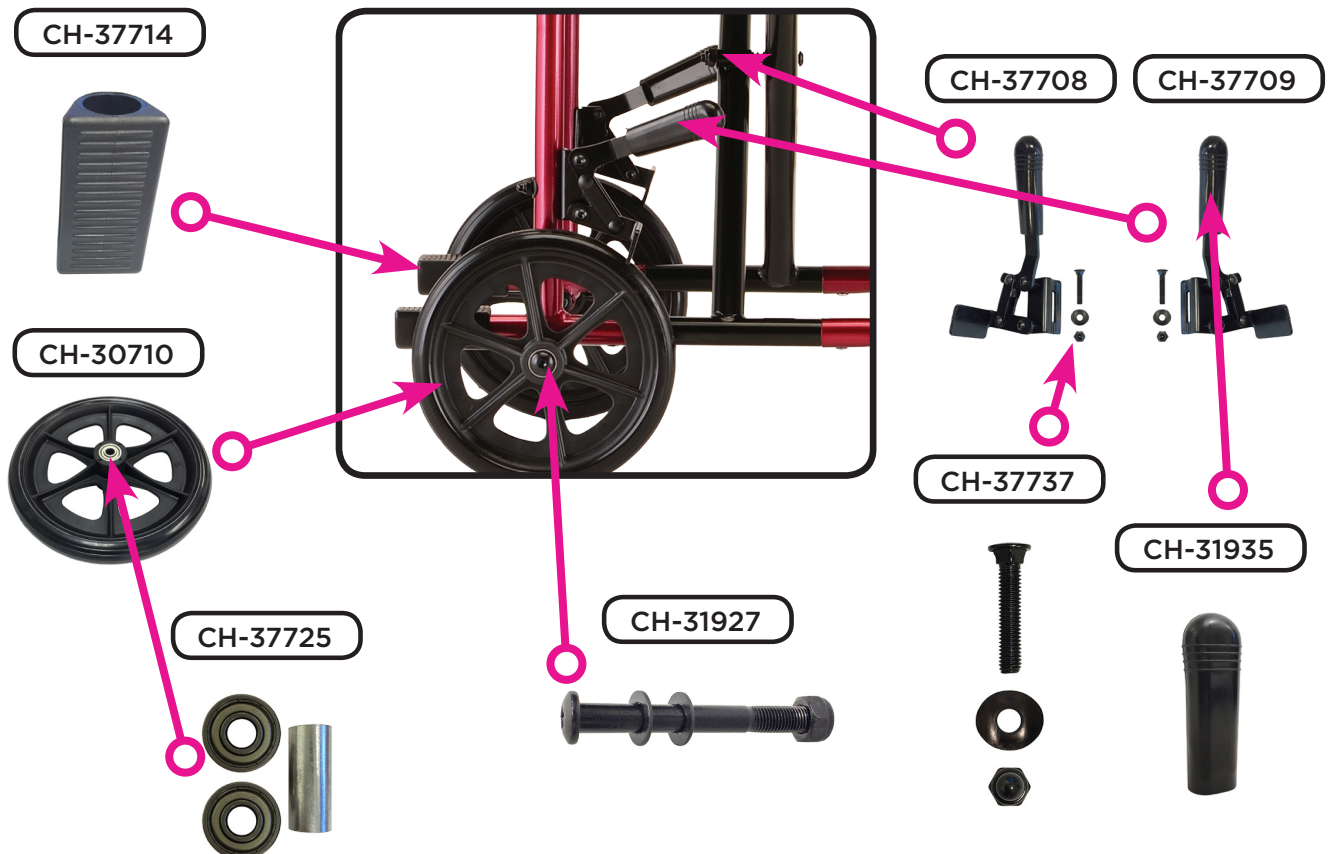

If you need further assistance, please call our customer service team at **(800) 557-6682**.

Thank you!

Figure 1

Handle and Folding Mechanism Components

Main Body Components

Footrest Assembly

Front Wheel Assembly

Rear Wheel Assembly

Item Number 329

329 Transport Chair

SERIAL # BEGINNING WITH "CHT" & "CH"

ITEM NUMBER	DESCRIPTION
CH-31901	ARM PAD FOR 309/319/327/329/330
CH-31925	AXLE SET FOR FRONT WHEEL 309
CH-31927	AXLE SET FOR REAR WHEEL 309
CH-31933	BEARING & SPACER FOR FRONT SWIVEL FORK
CH-31929	BEARING & SPACER FOR FRONT WHEEL
CH-37725	BEARING & SPACER FOR REAR WHEEL
CH-37708	BRAKE LEFT 307/309/319/327/329
CH-37709	BRAKE RIGHT 307/309/319/327/32
CH-37728	CAP FOR FOOT REST SN: CH
CH-37710	FOLDING MECHANISM
* CHT-31954	FOLDING MECHANISM (UPPER)
CH-30707 (PAIR)	FOOT PLATE (PAIR) FOR 307/309/
CH-31918	FOOT REST BLACK
CH-31921	FOOT REST BLUE
CH-31923	FOOT REST CHAMPAGNE
CH-31924	FOOT REST RED
* CHT-32909	FOOT REST BLACK FOR 329
* CHT-32710	FOOT REST BLUE FOR 327/329/330
* CHT-32910	FOOT REST CHAMPAGNE FOR 329
* CHT-32711	FOOT REST RED FOR 327/329/330
CH-31906	FORK FOR FRONT WHEEL 319/327/3
CH-37713	GRIP FOR HANDLE BAR
CH-32703	HANDLE LEFT FOR 327/329 BLUE
* CHT-32706	HANDLE LEFT FOR 327/329 BLUE
CH-32701	HANDLE LEFT FOR 327/329 RED
* CHT-32708	HANDLE LEFT FOR 327/329 RED
CH-32901	HANDLE LEFT FOR 329 BLACK
* CHT-32905	HANDLE LEFT FOR 329 BLACK
* CHT-32907	HANDLE LEFT FOR 329 CHAMPAGNE
CH-32903	HANDLE LEFT FOR 329 CHAMPAGNE
CH-32704	HANDLE RIGHT FOR 327/329 BLUE
* CHT-32707	HANDLE RIGHT FOR 327/329 BLUE
CH-32702	HANDLE RIGHT FOR 327/329 RED
* CHT-32709	HANDLE RIGHT FOR 327/329 RED
CH-32902	HANDLE RIGHT FOR 329 BLACK