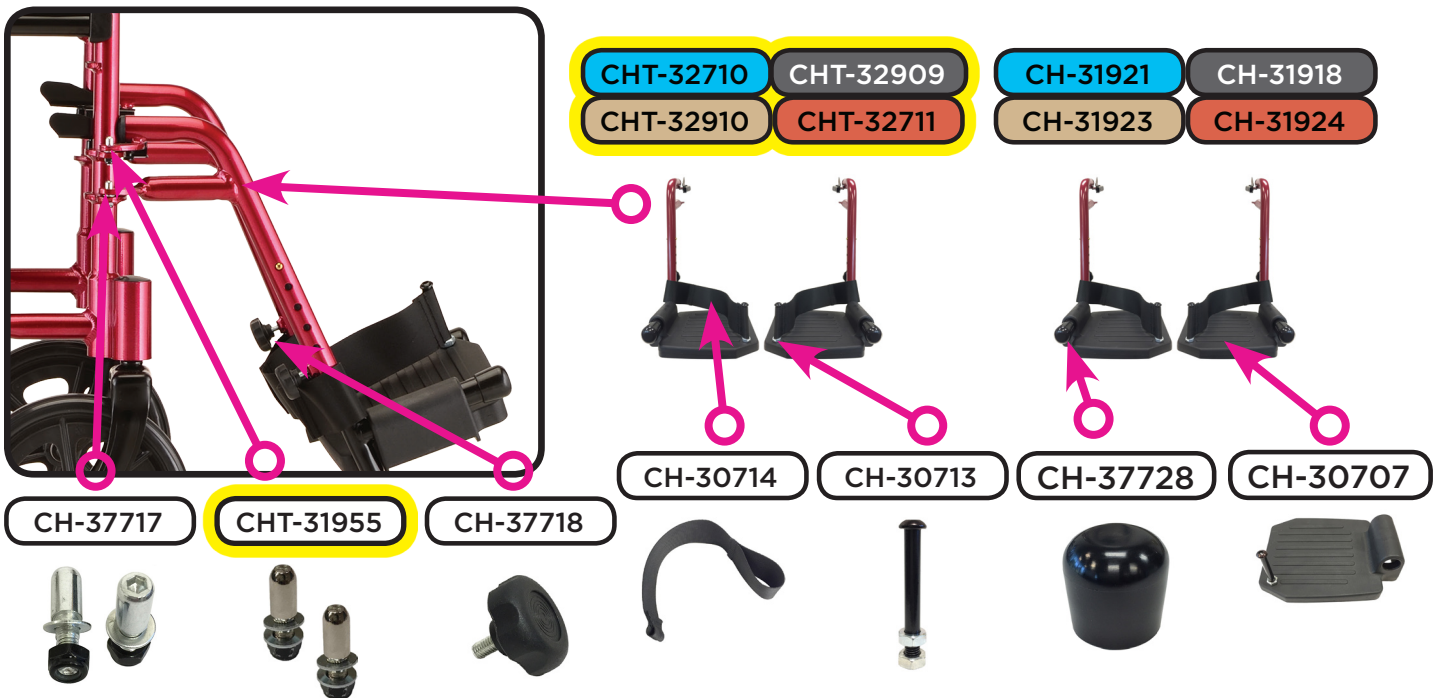

329

Parts Breakdown

For models: 329B, 329BK, 329CP, 329R

Serial # Starting "CHT" & "CH"

An important note from

Many parts listed and/or pictured on this breakdown may appear to be identical to the part(s) required but may actually be different, due to slight dimensional changes.

If you need further assistance, please call our customer service team at **(800) 557-6682**.

Thank you!

Figure 1

Handle and Folding Mechanism Components

Main Body Components

Footrest Assembly

Front Wheel Assembly

Rear Wheel Assembly

Item Number 329

329 Transport Chair

SERIAL # BEGINNING WITH "CHT" & "CH"

ITEM NUMBER	DESCRIPTION
CH-31901	ARM PAD FOR 309/319/327/329/330
CH-31925	AXLE SET FOR FRONT WHEEL 309
CH-31927	AXLE SET FOR REAR WHEEL 309
CH-31933	BEARING & SPACER FOR FRONT SWIVEL FORK
CH-31929	BEARING & SPACER FOR FRONT WHEEL
CH-37725	BEARING & SPACER FOR REAR WHEEL
CH-37708	BRAKE LEFT 307/309/319/327/329
CH-37709	BRAKE RIGHT 307/309/319/327/32
CH-37728	CAP FOR FOOT REST SN: CH
CH-37710	FOLDING MECHANISM
* CHT-31954	FOLDING MECHANISM (UPPER)
CH-30707 (PAIR)	FOOT PLATE (PAIR) FOR 307/309/
CH-31918	FOOT REST BLACK
CH-31921	FOOT REST BLUE
CH-31923	FOOT REST CHAMPAGNE
CH-31924	FOOT REST RED
* CHT-32909	FOOT REST BLACK FOR 329
* CHT-32710	FOOT REST BLUE FOR 327/329/330
* CHT-32910	FOOT REST CHAMPAGNE FOR 329
* CHT-32711	FOOT REST RED FOR 327/329/330
CH-31906	FORK FOR FRONT WHEEL 319/327/3
CH-37713	GRIP FOR HANDLE BAR
CH-32703	HANDLE LEFT FOR 327/329 BLUE
* CHT-32706	HANDLE LEFT FOR 327/329 BLUE
CH-32701	HANDLE LEFT FOR 327/329 RED
* CHT-32708	HANDLE LEFT FOR 327/329 RED
CH-32901	HANDLE LEFT FOR 329 BLACK
* CHT-32905	HANDLE LEFT FOR 329 BLACK
* CHT-32907	HANDLE LEFT FOR 329 CHAMPAGNE
CH-32903	HANDLE LEFT FOR 329 CHAMPAGNE
CH-32704	HANDLE RIGHT FOR 327/329 BLUE
* CHT-32707	HANDLE RIGHT FOR 327/329 BLUE
CH-32702	HANDLE RIGHT FOR 327/329 RED
* CHT-32709	HANDLE RIGHT FOR 327/329 RED
CH-32902	HANDLE RIGHT FOR 329 BLACK