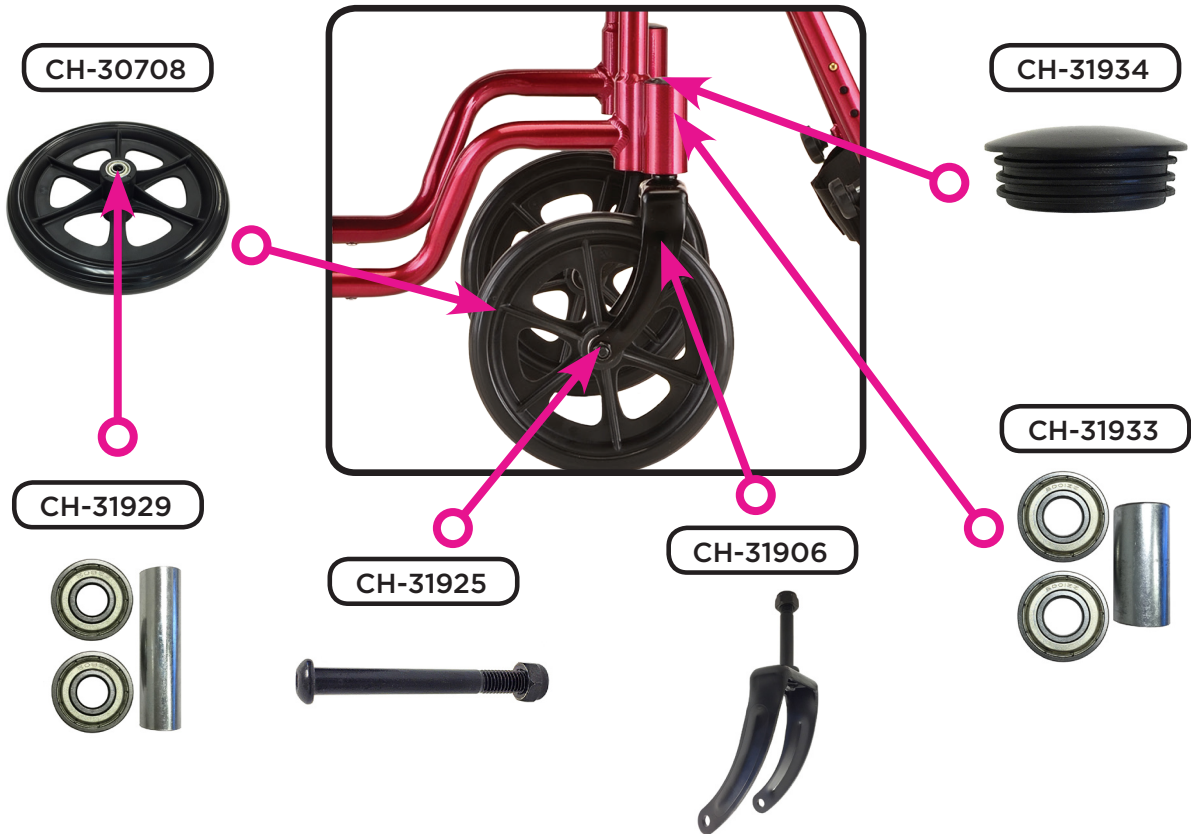

329

Parts Breakdown

For models: 329B, 329BK, 329CP, 329R

Serial # Starting "CHT" & "CH"

An important note from

Many parts listed and/or pictured on this breakdown may appear to be identical to the part(s) required but may actually be different, due to slight dimensional changes.

If you need further assistance, please call our customer service team at **(800) 557-6682**.

Thank you!

Figure 1

Handle and Folding Mechanism Components

Main Body Components

Footrest Assembly

Front Wheel Assembly

Rear Wheel Assembly

Item Number 329

329 Transport Chair

SERIAL # BEGINNING WITH "CHT" & "CH"

ITEM NUMBER	DESCRIPTION
CH-31901	ARM PAD FOR 309/319/327/329/330
CH-31925	AXLE SET FOR FRONT WHEEL 309
CH-31927	AXLE SET FOR REAR WHEEL 309
CH-31933	BEARING & SPACER FOR FRONT SWIVEL FORK
CH-31929	BEARING & SPACER FOR FRONT WHEEL
CH-37725	BEARING & SPACER FOR REAR WHEEL
CH-37708	BRAKE LEFT 307/309/319/327/329
CH-37709	BRAKE RIGHT 307/309/319/327/32
CH-37728	CAP FOR FOOT REST SN: CH
CH-37710	FOLDING MECHANISM
* CHT-31954	FOLDING MECHANISM (UPPER)
CH-30707 (PAIR)	FOOT PLATE (PAIR) FOR 307/309/
CH-31918	FOOT REST BLACK
CH-31921	FOOT REST BLUE
CH-31923	FOOT REST CHAMPAGNE
CH-31924	FOOT REST RED
* CHT-32909	FOOT REST BLACK FOR 329
* CHT-32710	FOOT REST BLUE FOR 327/329/330
* CHT-32910	FOOT REST CHAMPAGNE FOR 329
* CHT-32711	FOOT REST RED FOR 327/329/330
CH-31906	FORK FOR FRONT WHEEL 319/327/3
CH-37713	GRIP FOR HANDLE BAR
CH-32703	HANDLE LEFT FOR 327/329 BLUE
* CHT-32706	HANDLE LEFT FOR 327/329 BLUE
CH-32701	HANDLE LEFT FOR 327/329 RED
* CHT-32708	HANDLE LEFT FOR 327/329 RED
CH-32901	HANDLE LEFT FOR 329 BLACK
* CHT-32905	HANDLE LEFT FOR 329 BLACK
* CHT-32907	HANDLE LEFT FOR 329 CHAMPAGNE
CH-32903	HANDLE LEFT FOR 329 CHAMPAGNE
CH-32704	HANDLE RIGHT FOR 327/329 BLUE
* CHT-32707	HANDLE RIGHT FOR 327/329 BLUE
CH-32702	HANDLE RIGHT FOR 327/329 RED
* CHT-32709	HANDLE RIGHT FOR 327/329 RED
CH-32902	HANDLE RIGHT FOR 329 BLACK