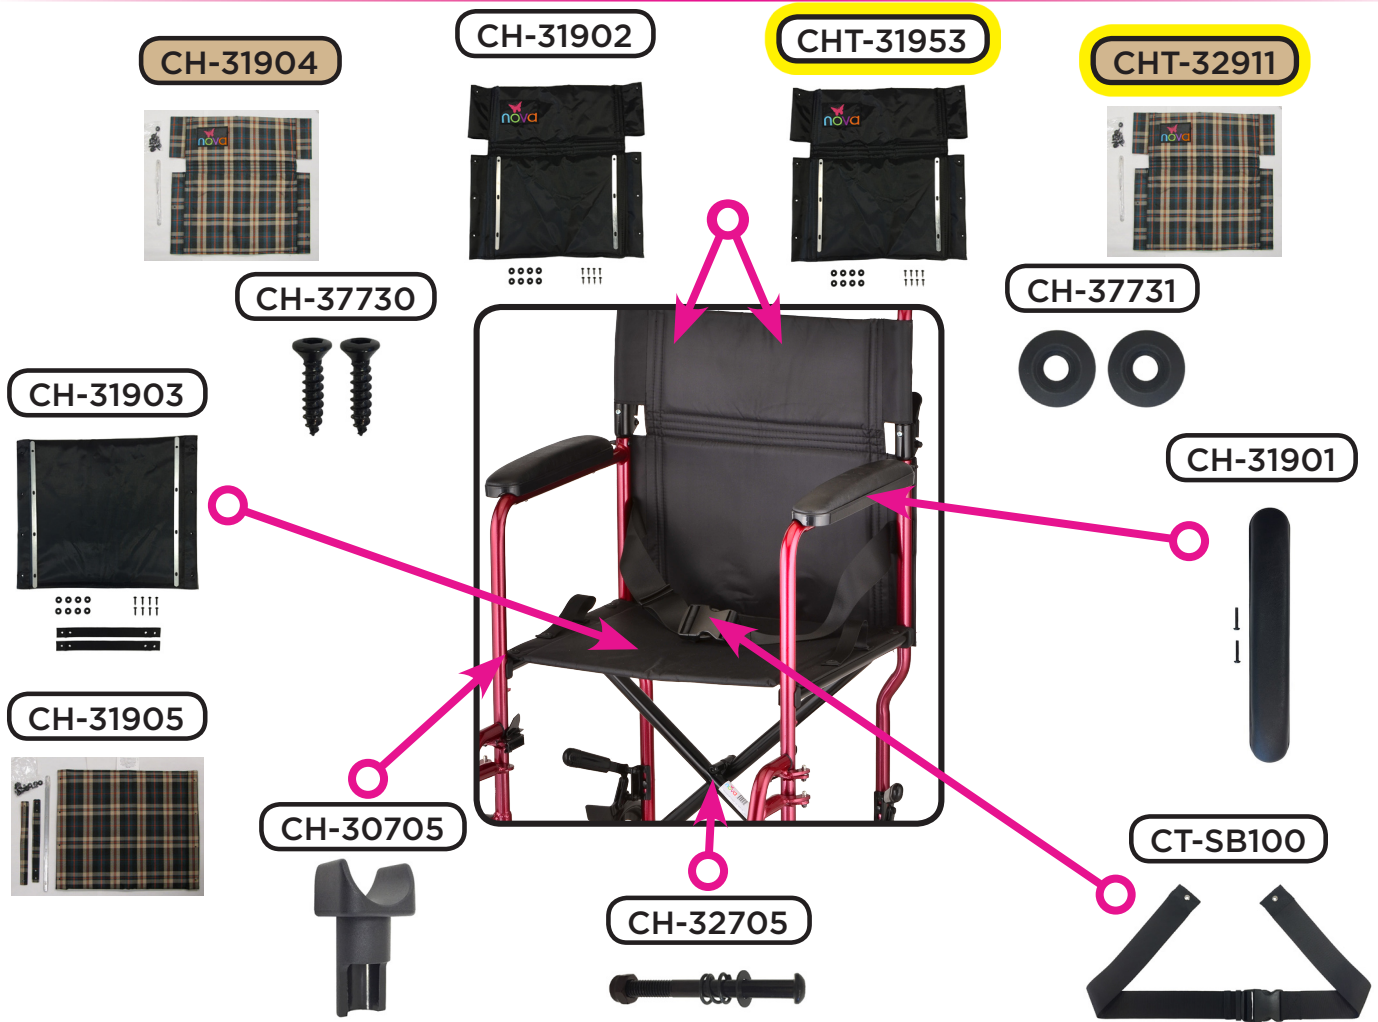

If you need further assistance, please call our customer service team at **(800) 557-6682**.

Thank you!

Figure 1

Handle and Folding Mechanism Components

Main Body Components

Footrest Assembly

Front Wheel Assembly

Rear Wheel Assembly

Item Number 329

329 Transport Chair

SERIAL # BEGINNING WITH "CHT" & "CH"

ITEM NUMBER	DESCRIPTION
CH-31901	ARM PAD FOR 309/319/327/329/330
CH-31925	AXLE SET FOR FRONT WHEEL 309
CH-31927	AXLE SET FOR REAR WHEEL 309
CH-31933	BEARING & SPACER FOR FRONT SWIVEL FORK
CH-31929	BEARING & SPACER FOR FRONT WHEEL
CH-37725	BEARING & SPACER FOR REAR WHEEL
CH-37708	BRAKE LEFT 307/309/319/327/329
CH-37709	BRAKE RIGHT 307/309/319/327/32
CH-37728	CAP FOR FOOT REST SN: CH
CH-37710	FOLDING MECHANISM
* CHT-31954	FOLDING MECHANISM (UPPER)
CH-30707 (PAIR)	FOOT PLATE (PAIR) FOR 307/309/
CH-31918	FOOT REST BLACK
CH-31921	FOOT REST BLUE
CH-31923	FOOT REST CHAMPAGNE
CH-31924	FOOT REST RED
* CHT-32909	FOOT REST BLACK FOR 329
* CHT-32710	FOOT REST BLUE FOR 327/329/330
* CHT-32910	FOOT REST CHAMPAGNE FOR 329
* CHT-32711	FOOT REST RED FOR 327/329/330
CH-31906	FORK FOR FRONT WHEEL 319/327/3
CH-37713	GRIP FOR HANDLE BAR
CH-32703	HANDLE LEFT FOR 327/329 BLUE
* CHT-32706	HANDLE LEFT FOR 327/329 BLUE
CH-32701	HANDLE LEFT FOR 327/329 RED
* CHT-32708	HANDLE LEFT FOR 327/329 RED
CH-32901	HANDLE LEFT FOR 329 BLACK
* CHT-32905	HANDLE LEFT FOR 329 BLACK
* CHT-32907	HANDLE LEFT FOR 329 CHAMPAGNE
CH-32903	HANDLE LEFT FOR 329 CHAMPAGNE
CH-32704	HANDLE RIGHT FOR 327/329 BLUE
* CHT-32707	HANDLE RIGHT FOR 327/329 BLUE
CH-32702	HANDLE RIGHT FOR 327/329 RED
* CHT-32709	HANDLE RIGHT FOR 327/329 RED
CH-32902	HANDLE RIGHT FOR 329 BLACK