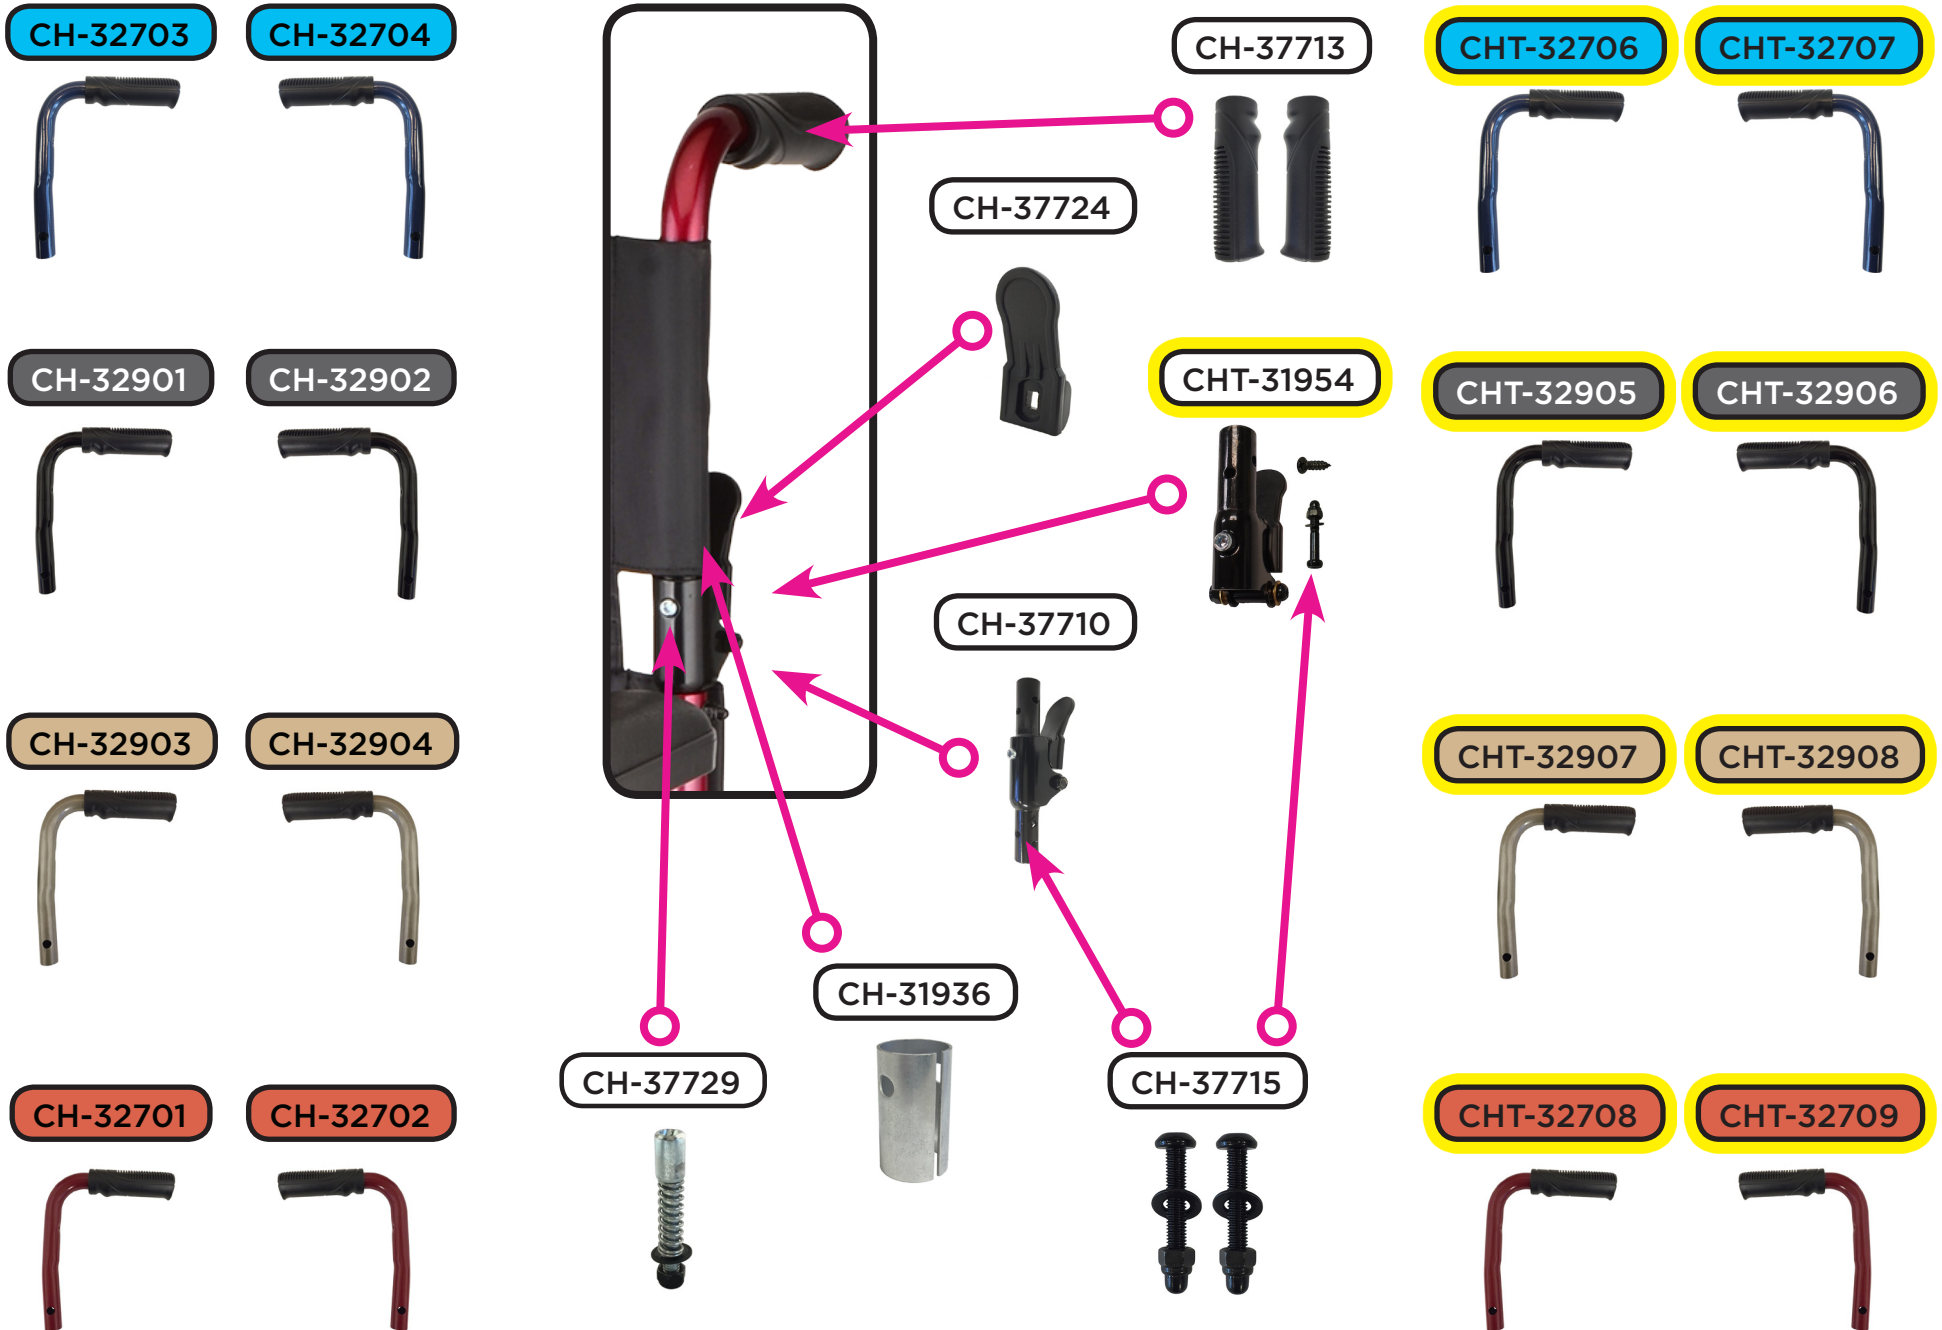

Handle and Folding Mechanism Components